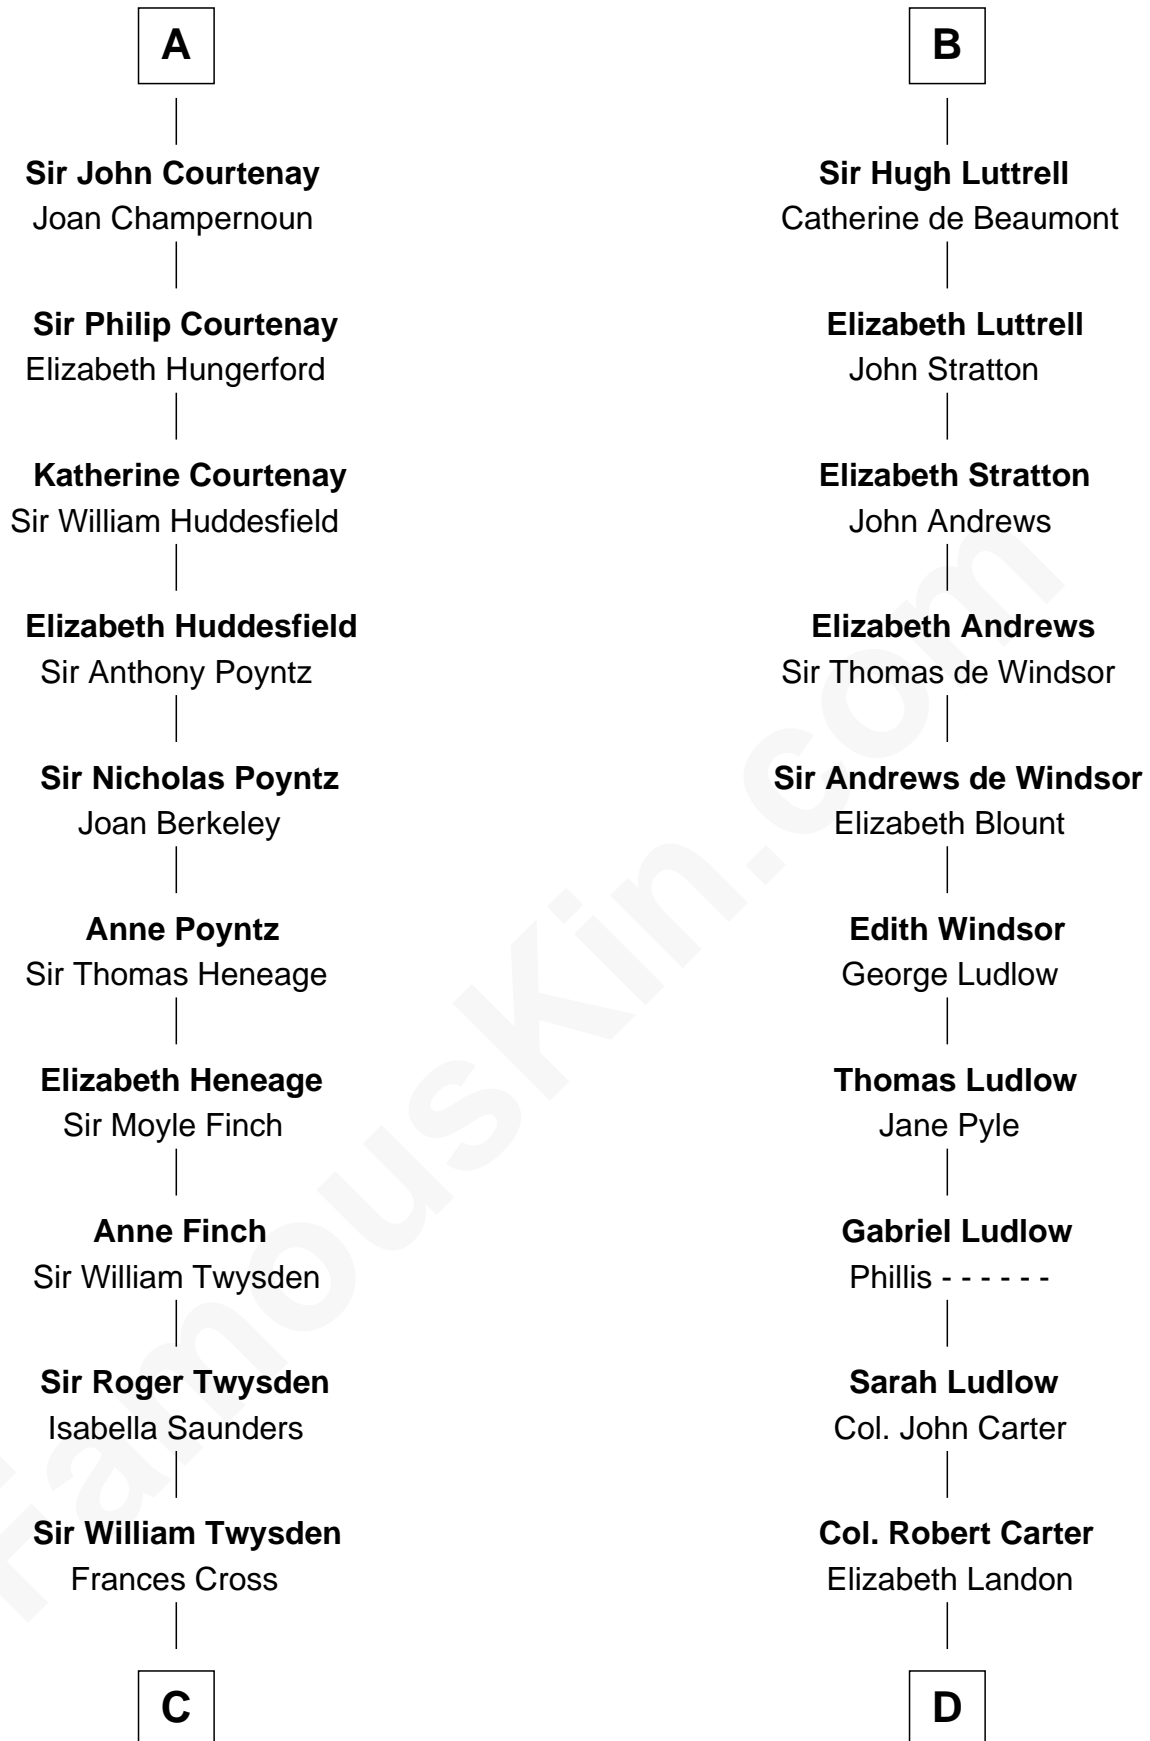

## Relationship Chart of

**Lt. Gen. James Brudenell**

*Leader of the "Charge of the Light Brigade"*

21st cousin of

**Benjamin Harrison**

*23rd U.S. President*

**Aubrey de Vere**

Agnes de Essex

**C**

**Sir Thomas Twysden**

Catherine Wythens

**Catherine Twysden**

George Cooke

**George John Cooke**

Penelope Bowyer

**Penelope Anne Cooke**