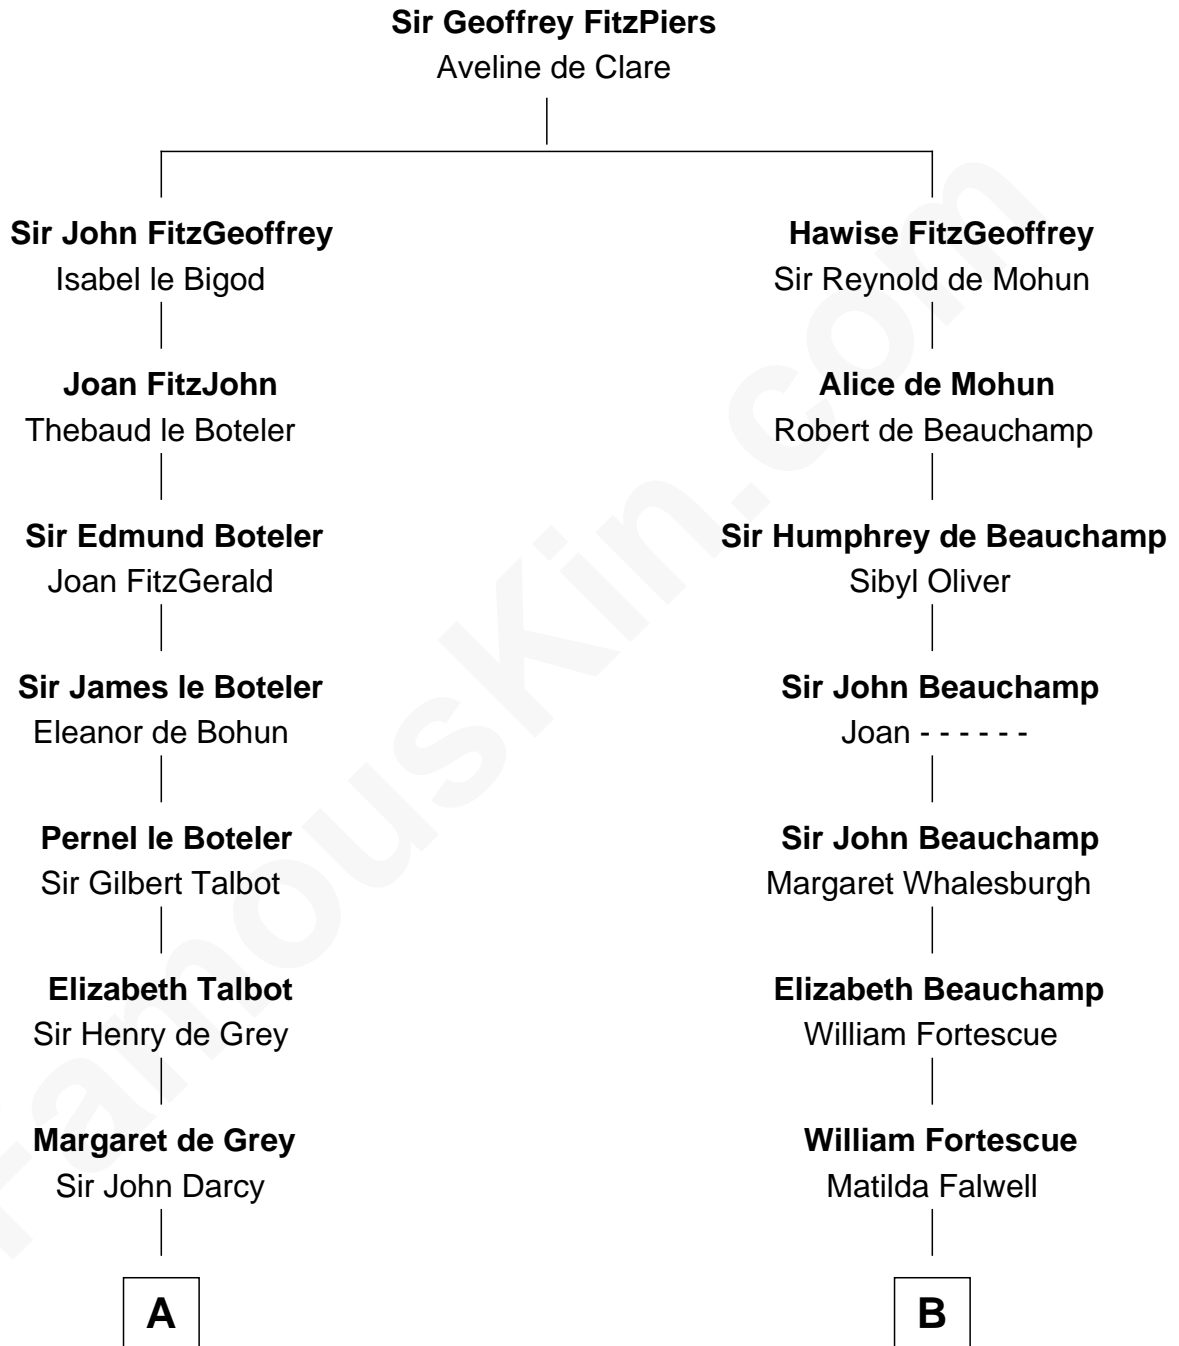

# FamousKin.com Relationship Chart of

**Lt. Gen. James Brudenell**

*Leader of the "Charge of the Light Brigade"*

19th cousin 1 time removed of

**Harriet Beecher Stowe**

*Author of Uncle Tom's Cabin*

**C**

**Robert Brudenell**

Anne Bishopp

**Robert Brudenell**

Penelope Anne Cooke

**Lt. Gen. James Brudenell**

*Charge of the Light Brigade Leader*

**D**

**Andrew Ward**

Diana Hubbard

**Roxana Ward**

Eli Foote

**Roxana Foote**

Rev. Dr. Lyman Beecher

**Harriet Beecher Stowe**

*Author of Uncle Tom's Cabin*