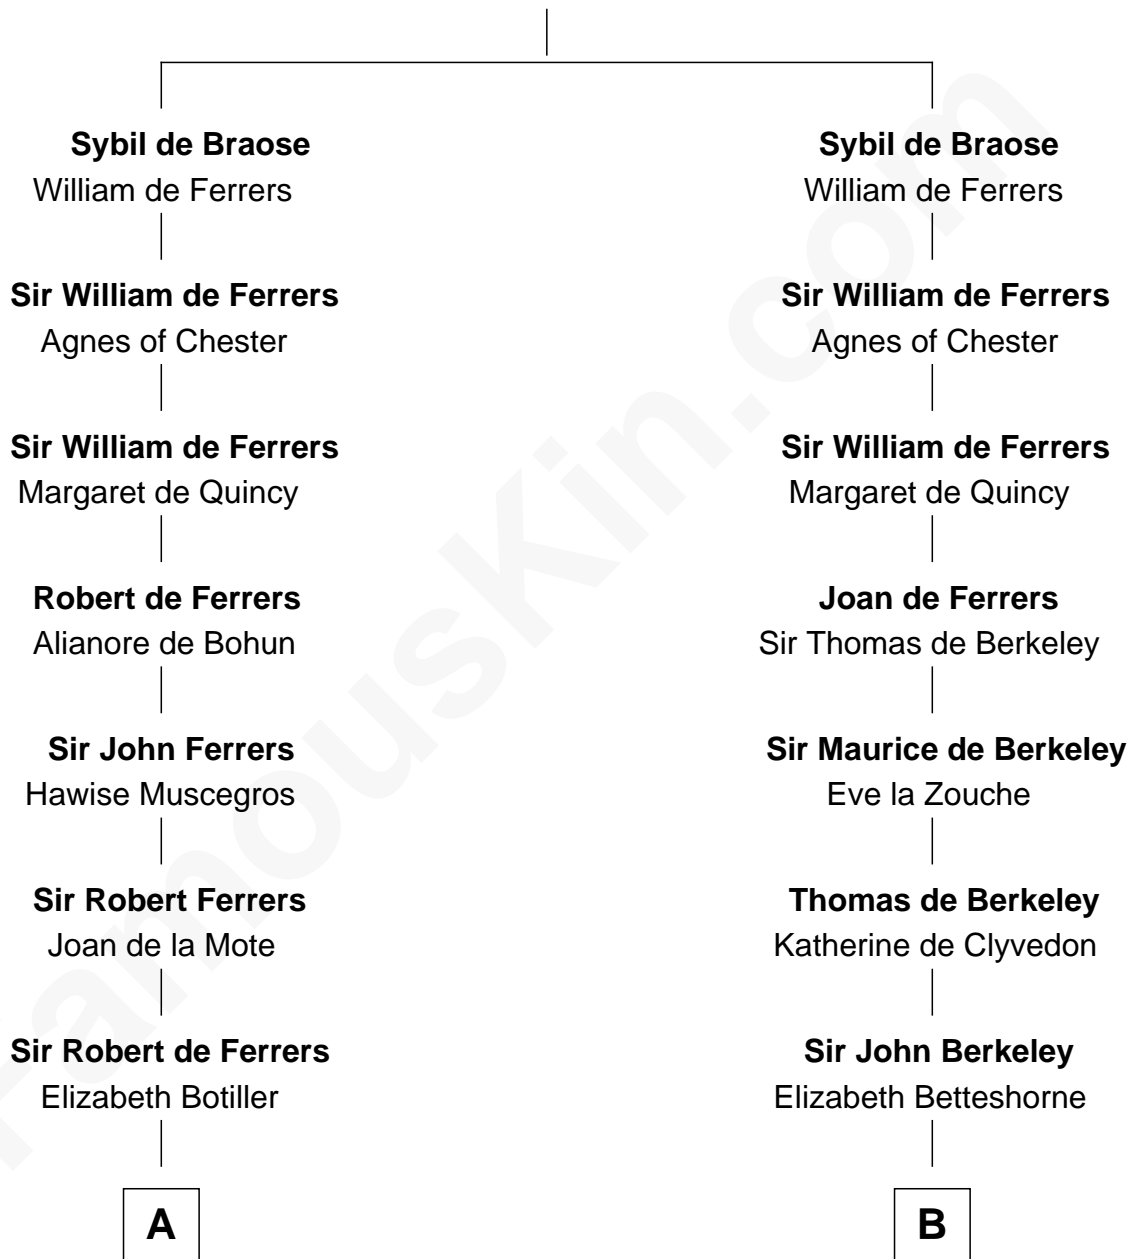

## Relationship Chart of

**Lt. Gen. James Brudenell**

*Leader of the "Charge of the Light Brigade"*

21st cousin of

**William Marsh Rice**

*Founder of Rice University*

**William de Braose**

**C**

**Frances Savile**  
Francis Brudenell

**George Brudenell**  
Elizabeth Bruce

**Robert Brudenell**  
Anne Bishopp

**Robert Brudenell**  
Penelope Anne Cooke

**Lt. Gen. James Brudenell**  
*Charge of the Light Brigade Leader*

**D**

**John Holbrook**  
Mary Hunt

**Hannah Holbrook**  
Urban Bates

**Sarah Bates**  
David Rice

**David Rice**  
Patty Hall

**William Marsh Rice**  
*Founder of Rice University*