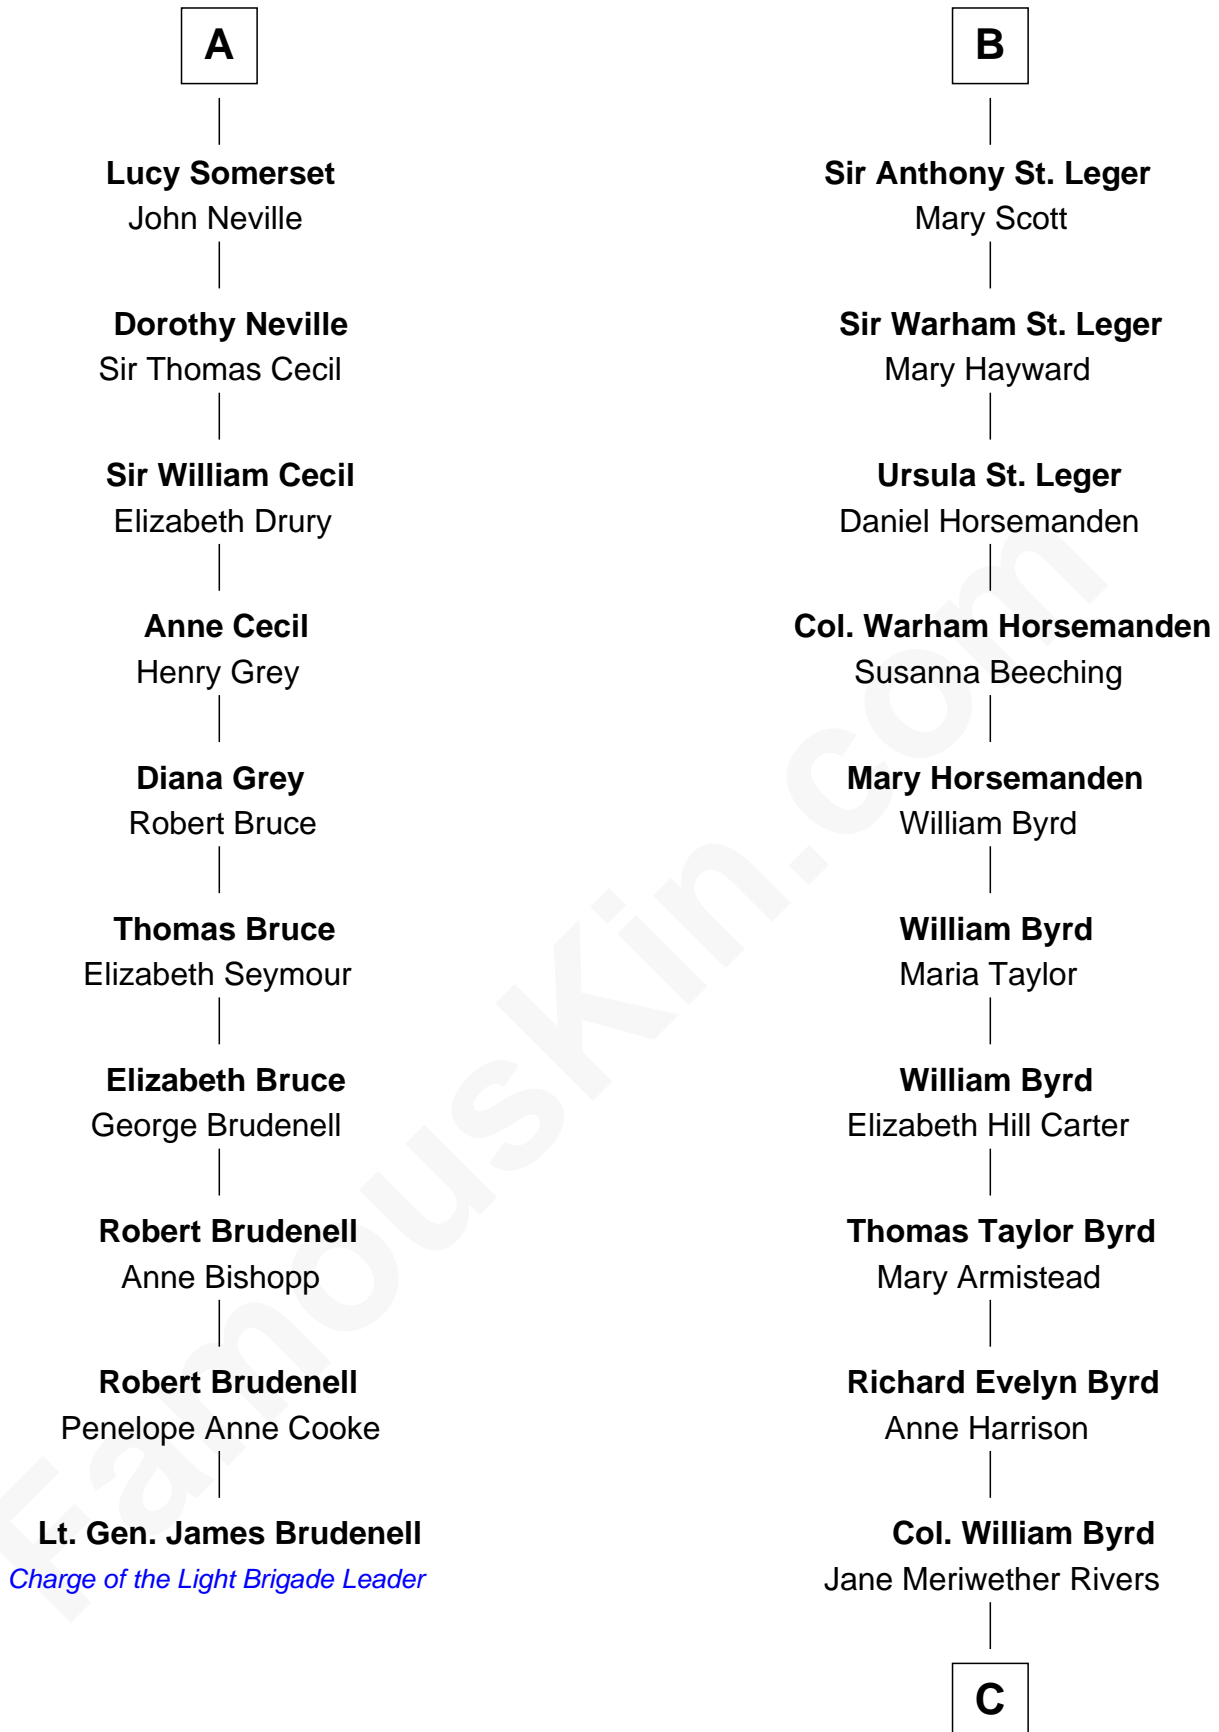

FamousKin.com Relationship Chart of

Lt. Gen. James Brudenell

Leader of the "Charge of the Light Brigade"

16th cousin 2 times removed of

Harry F. Byrd

50th Governor of Virginia

C

Richard Evelyn Byrd
Eleanor Bolling Flood

Harry F. Byrd
50th Governor of Virginia

FamousKin.com