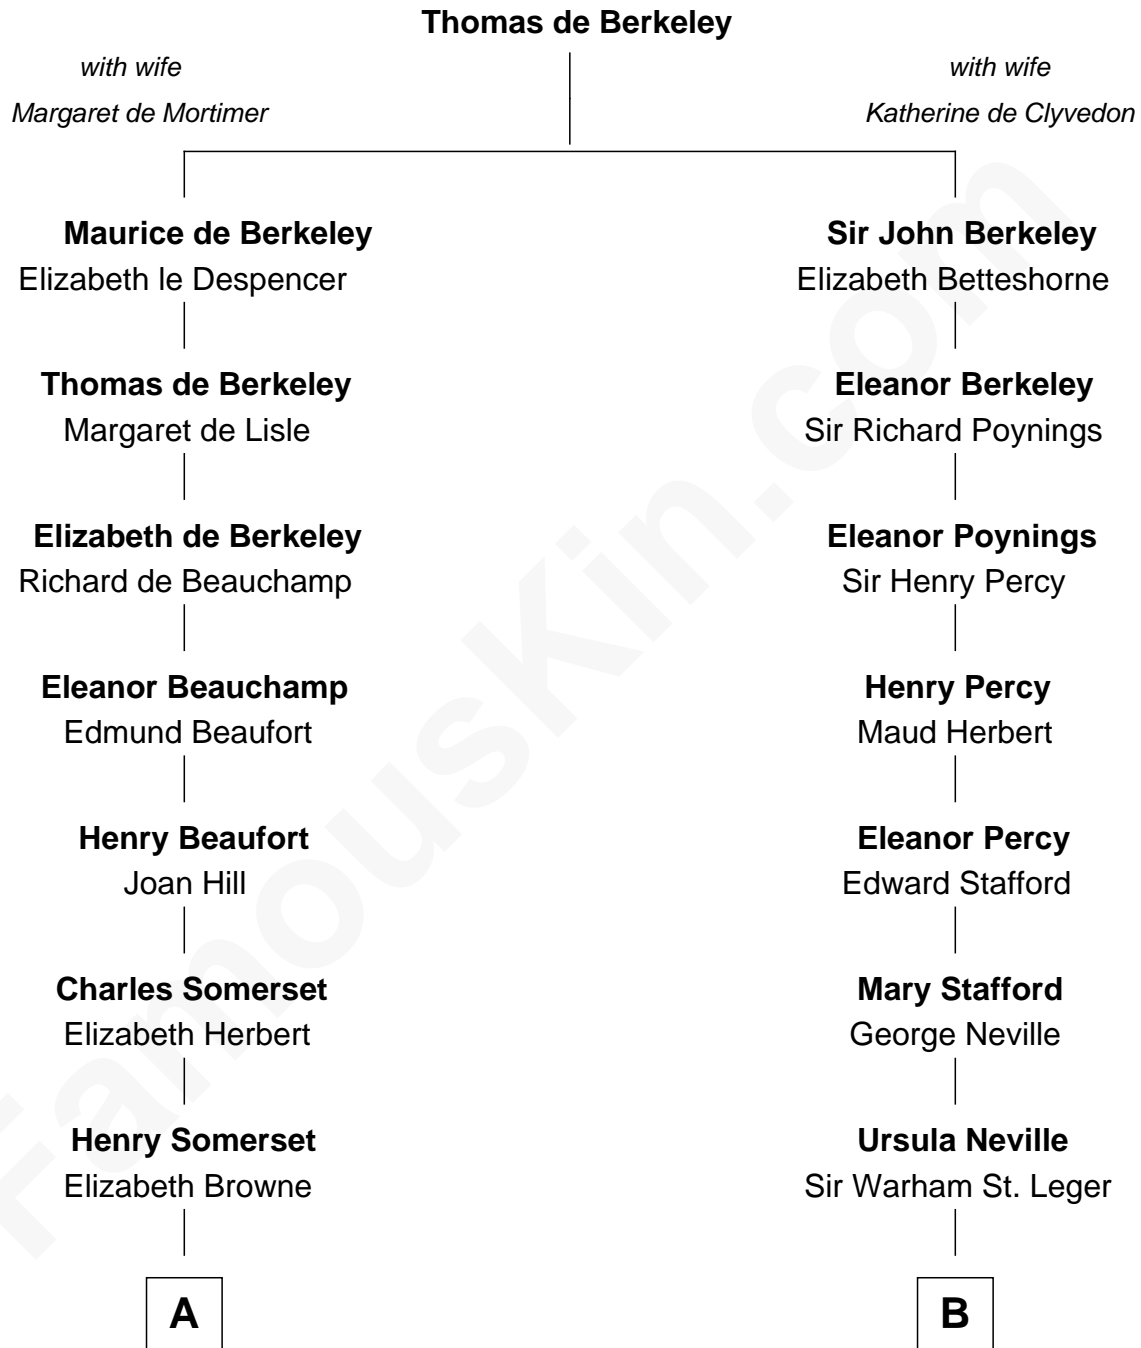

FamousKin.com Relationship Chart of

Lt. Gen. James Brudenell

Leader of the "Charge of the Light Brigade"

16th cousin 2 times removed of

Harry F. Byrd

50th Governor of Virginia

C

Richard Evelyn Byrd
Eleanor Bolling Flood

Harry F. Byrd
50th Governor of Virginia

FamousKin.com