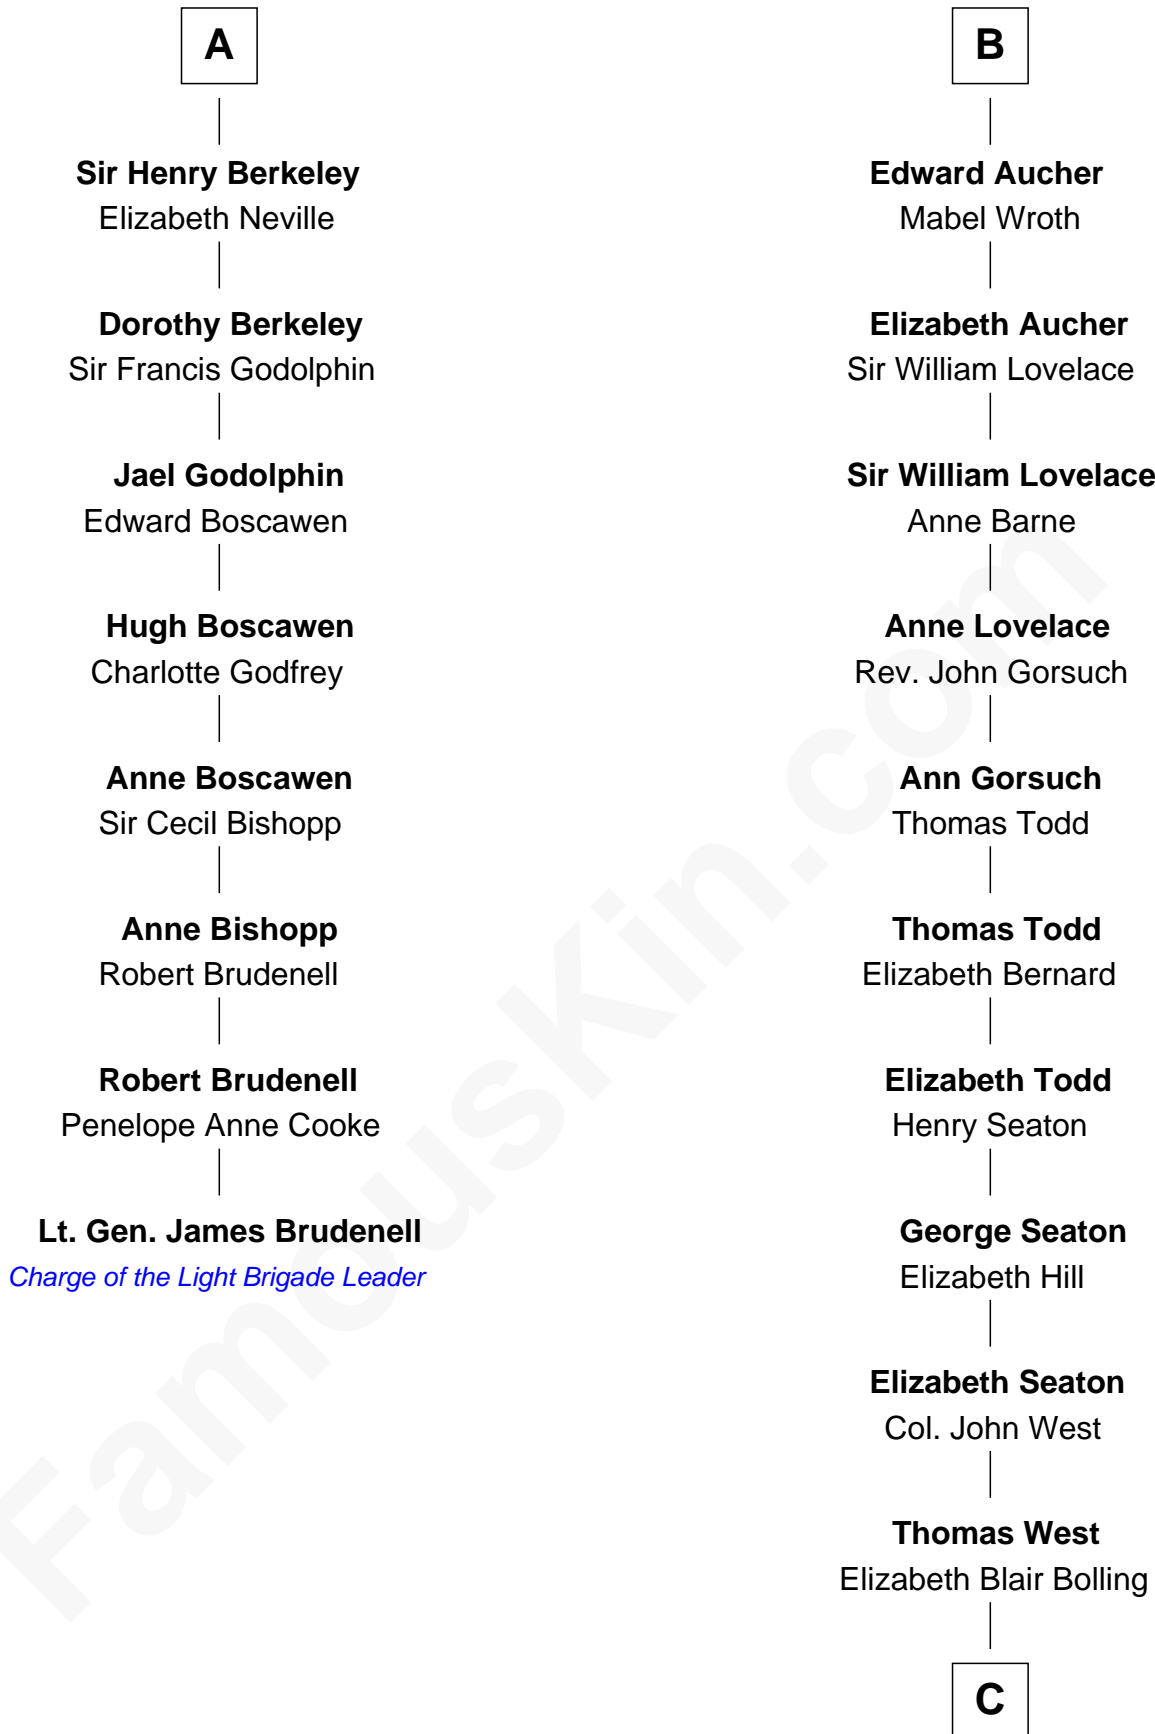

FamousKin.com

Relationship Chart of

Lt. Gen. James Brudenell

Leader of the "Charge of the Light Brigade"

14th cousin 7 times removed of

Harry F. Byrd

50th Governor of Virginia

C

Eliza Bolling West
Dr. Joel Walker Flood

Col. Henry De La Warr Flood
Mary Elizabeth Trent

Joel Walker Flood
Ella Faulkner

Eleanor Bolling Flood
Richard Evelyn Byrd

Harry F. Byrd
50th Governor of Virginia