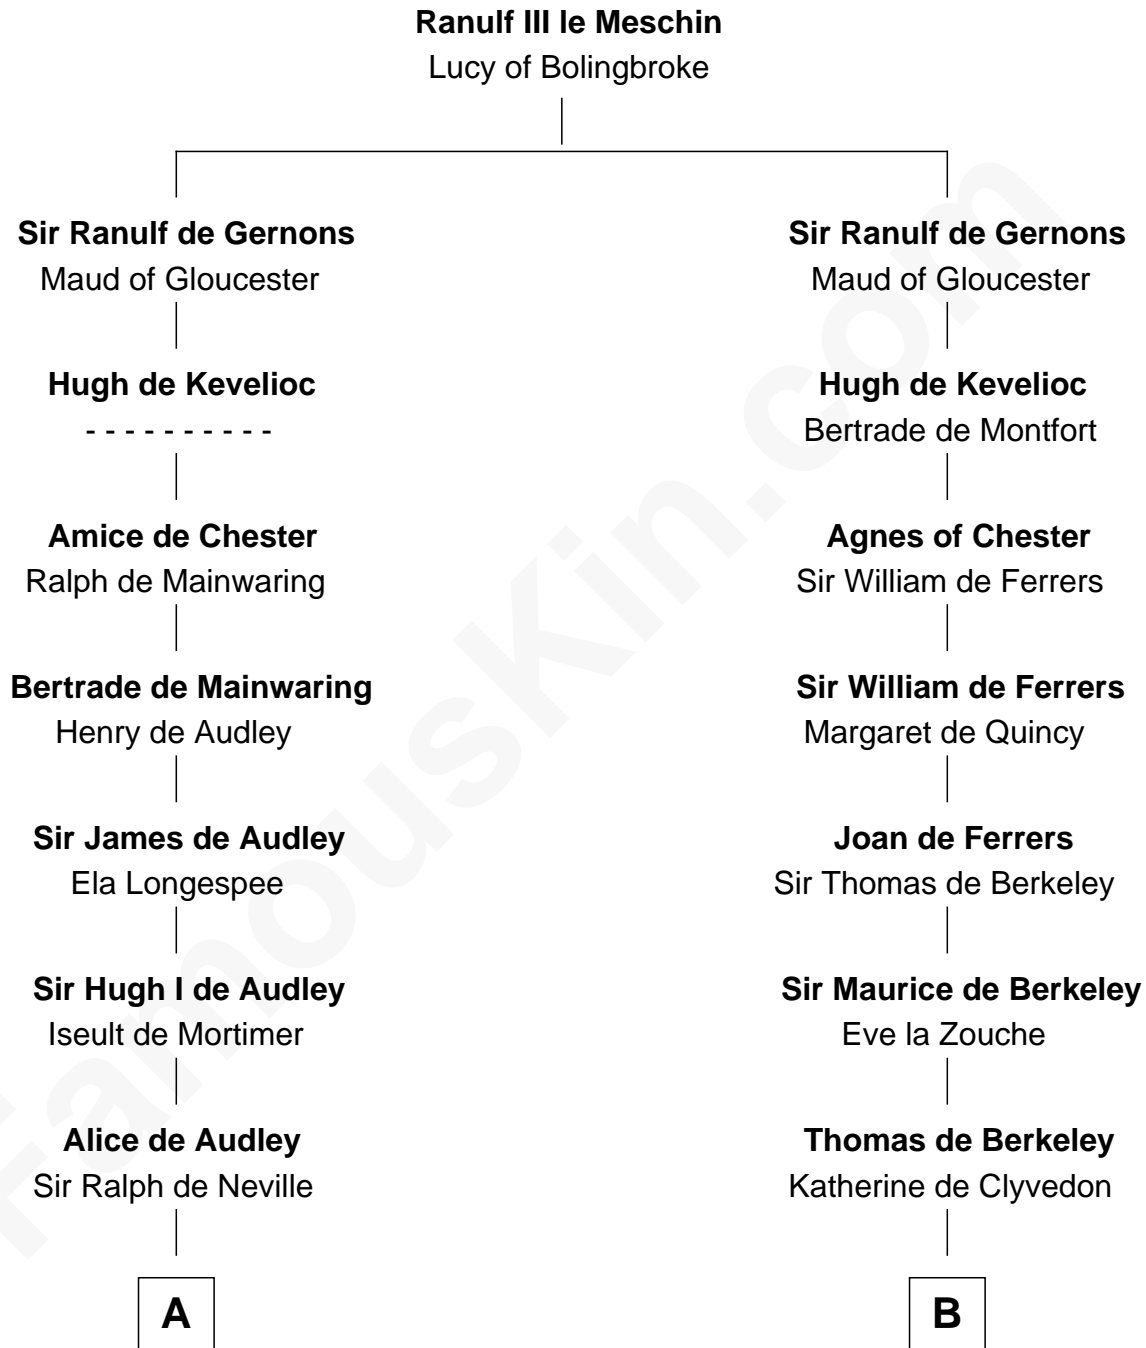

FamousKin.com Relationship Chart of

Lt. Gen. James Brudenell

Leader of the "Charge of the Light Brigade"

20th cousin 1 time removed of

Meriwether Lewis

Lewis and Clark Expedition

C

Thomas Bruce
Elizabeth Seymour

Elizabeth Bruce
George Brudenell

Robert Brudenell
Anne Bishopp

Robert Brudenell
Penelope Anne Cooke

Lt. Gen. James Brudenell
Charge of the Light Brigade Leader

D

Elizabeth Warner
Col. John Lewis

Col. Robert Lewis
Jane Meriwether

William Lewis
Lucy Meriwether

Meriwether Lewis
Lewis and Clark Expedition