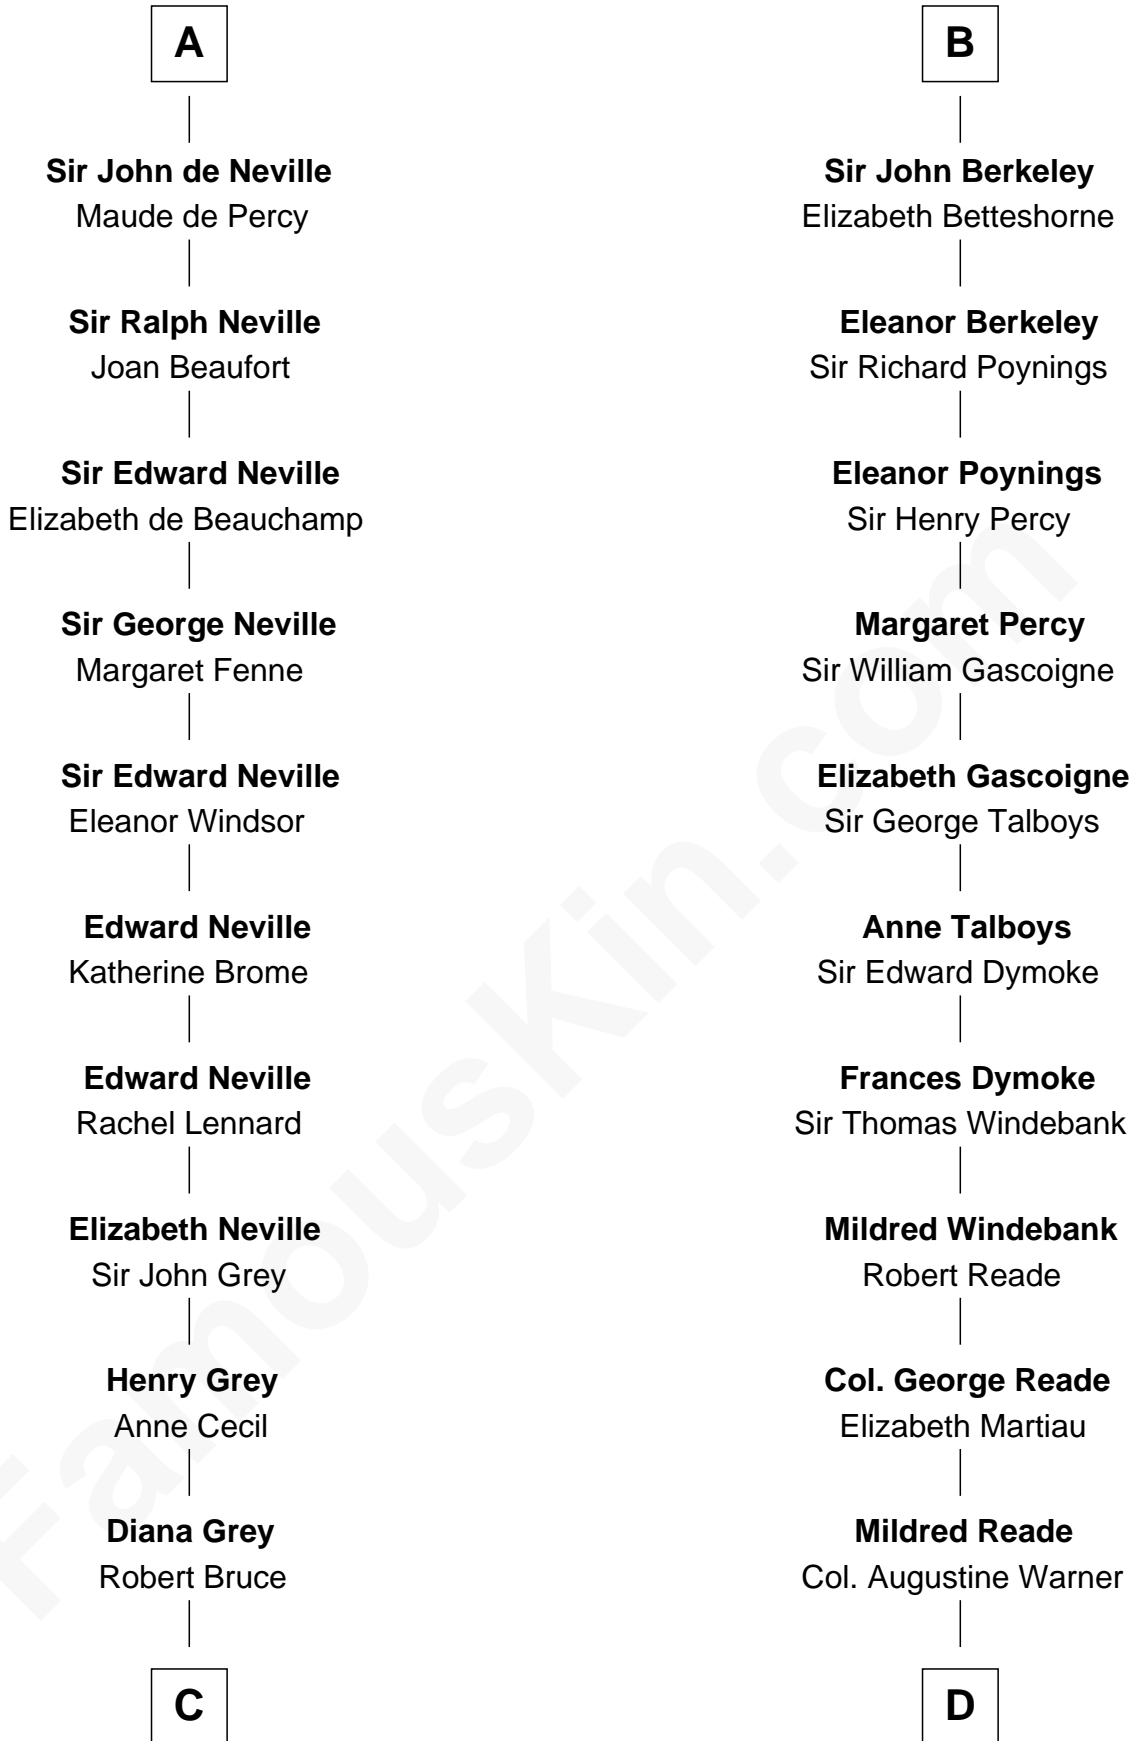

FamousKin.com Relationship Chart of

Lt. Gen. James Brudenell

Leader of the "Charge of the Light Brigade"

20th cousin 1 time removed of

Meriwether Lewis

Lewis and Clark Expedition

C

Thomas Bruce
Elizabeth Seymour

Elizabeth Bruce
George Brudenell

Robert Brudenell
Anne Bishopp

Robert Brudenell
Penelope Anne Cooke

Lt. Gen. James Brudenell
Charge of the Light Brigade Leader

D

Elizabeth Warner
Col. John Lewis

Col. Robert Lewis
Jane Meriwether

William Lewis
Lucy Meriwether

Meriwether Lewis
Lewis and Clark Expedition