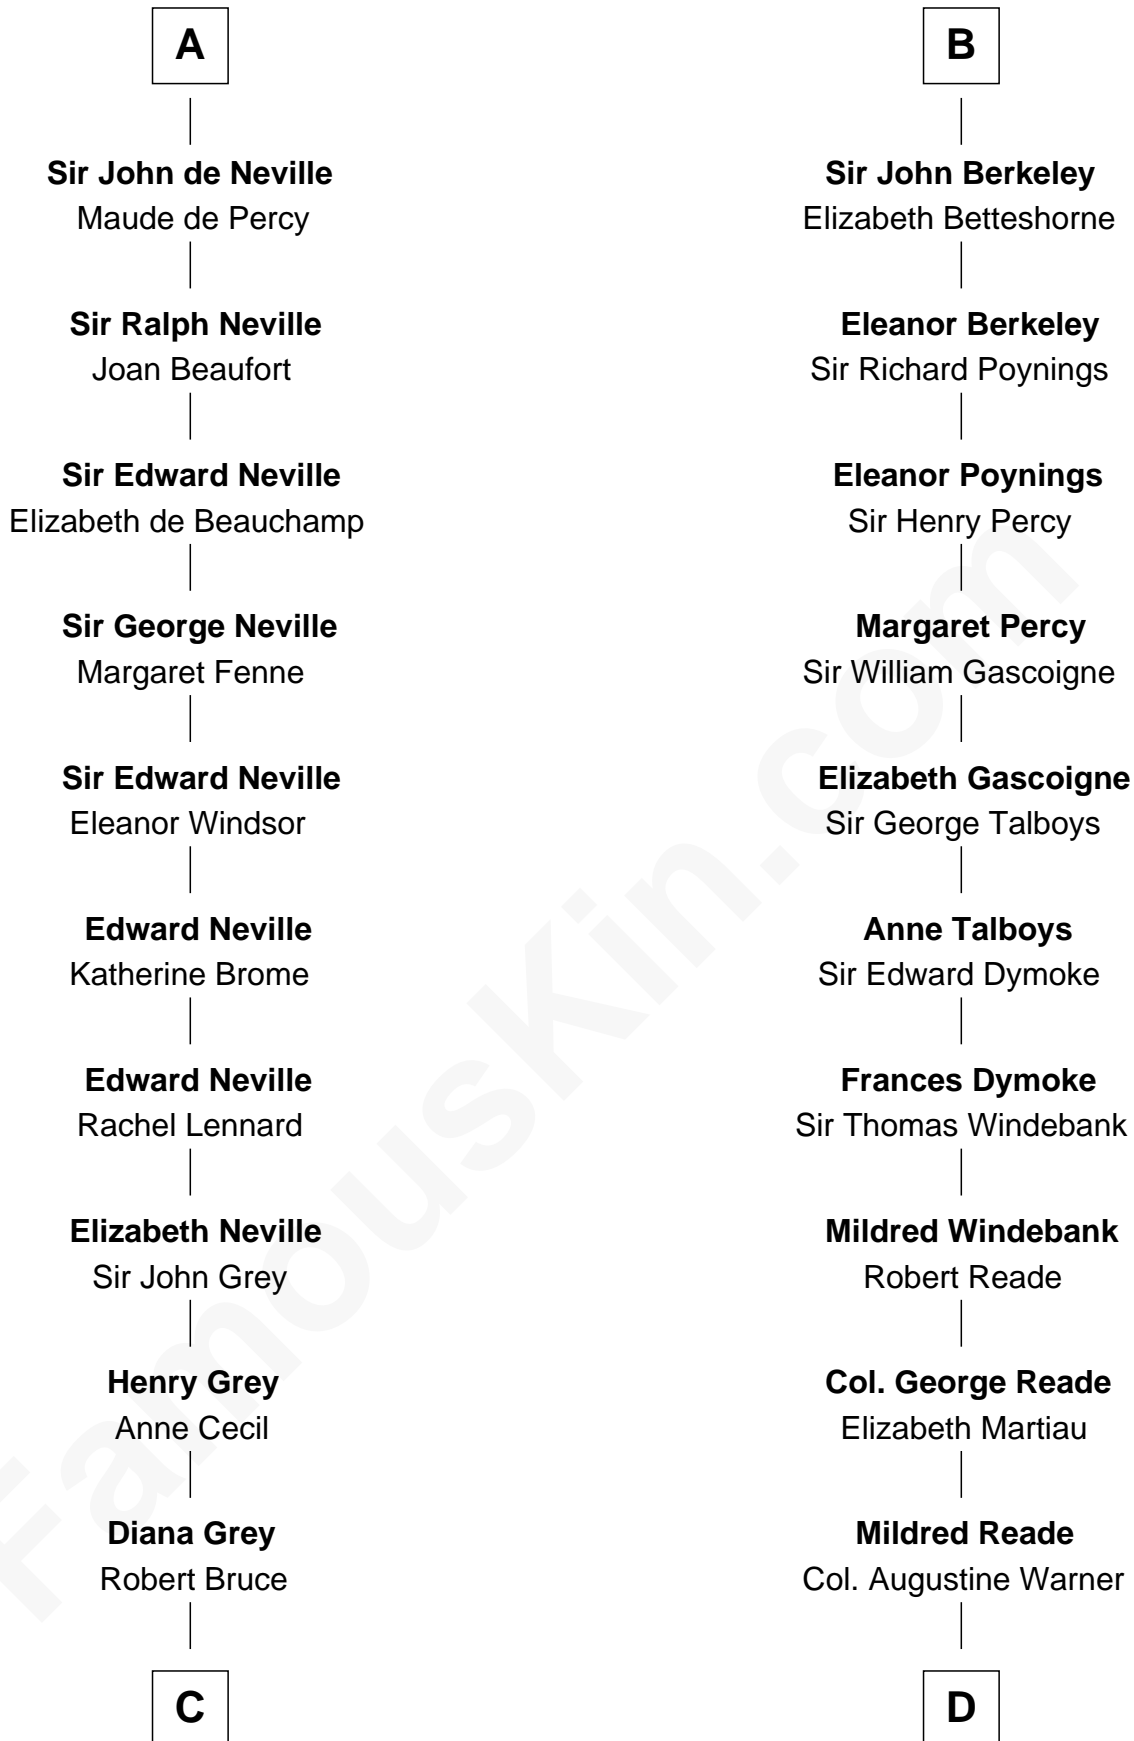

## Relationship Chart of

**Lt. Gen. James Brudenell**

*Leader of the "Charge of the Light Brigade"*

20th cousin 1 time removed of

**Meriwether Lewis**

*Lewis and Clark Expedition*

**Saher I de Quincy**

Maud de St. Liz

**C**

**Thomas Bruce**  
Elizabeth Seymour

**Elizabeth Bruce**  
George Brudenell

**Robert Brudenell**  
Anne Bishopp

**Robert Brudenell**  
Penelope Anne Cooke

**Lt. Gen. James Brudenell**  
*Charge of the Light Brigade Leader*

**D**

**Elizabeth Warner**  
Col. John Lewis

**Col. Robert Lewis**  
Jane Meriwether

**William Lewis**  
Lucy Meriwether

**Meriwether Lewis**  
*Lewis and Clark Expedition*