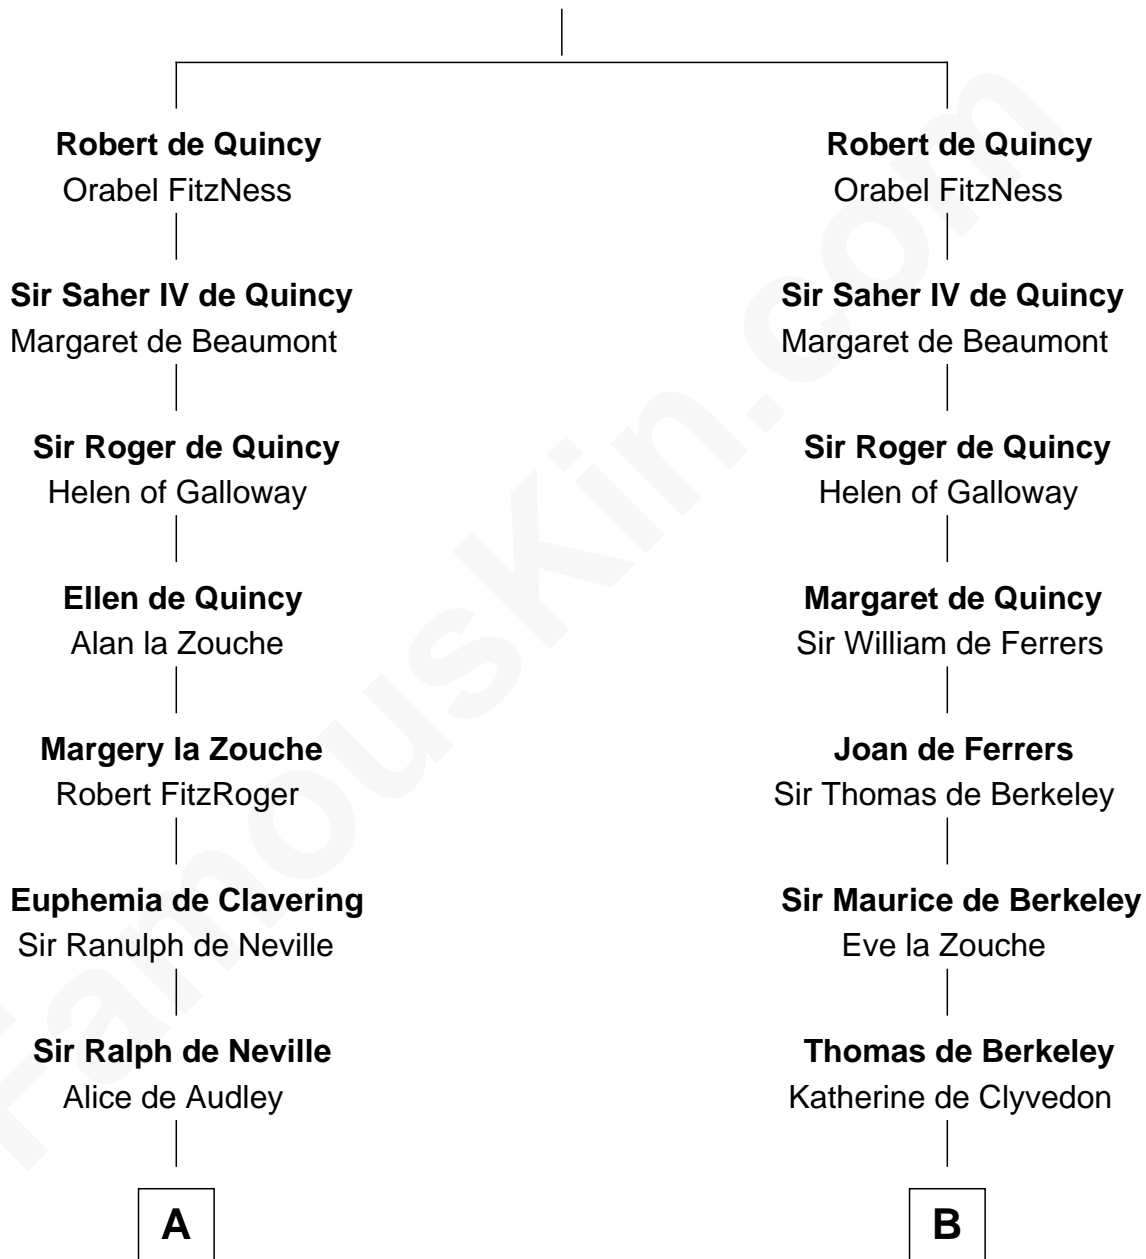

## Relationship Chart of

**Lt. Gen. James Brudenell**

*Leader of the "Charge of the Light Brigade"*

20th cousin 1 time removed of

**Meriwether Lewis**

*Lewis and Clark Expedition*

**Saher I de Quincy**

Maud de St. Liz

**C**

**Thomas Bruce**  
Elizabeth Seymour

**Elizabeth Bruce**  
George Brudenell

**Robert Brudenell**  
Anne Bishopp

**Robert Brudenell**  
Penelope Anne Cooke

**Lt. Gen. James Brudenell**  
*Charge of the Light Brigade Leader*