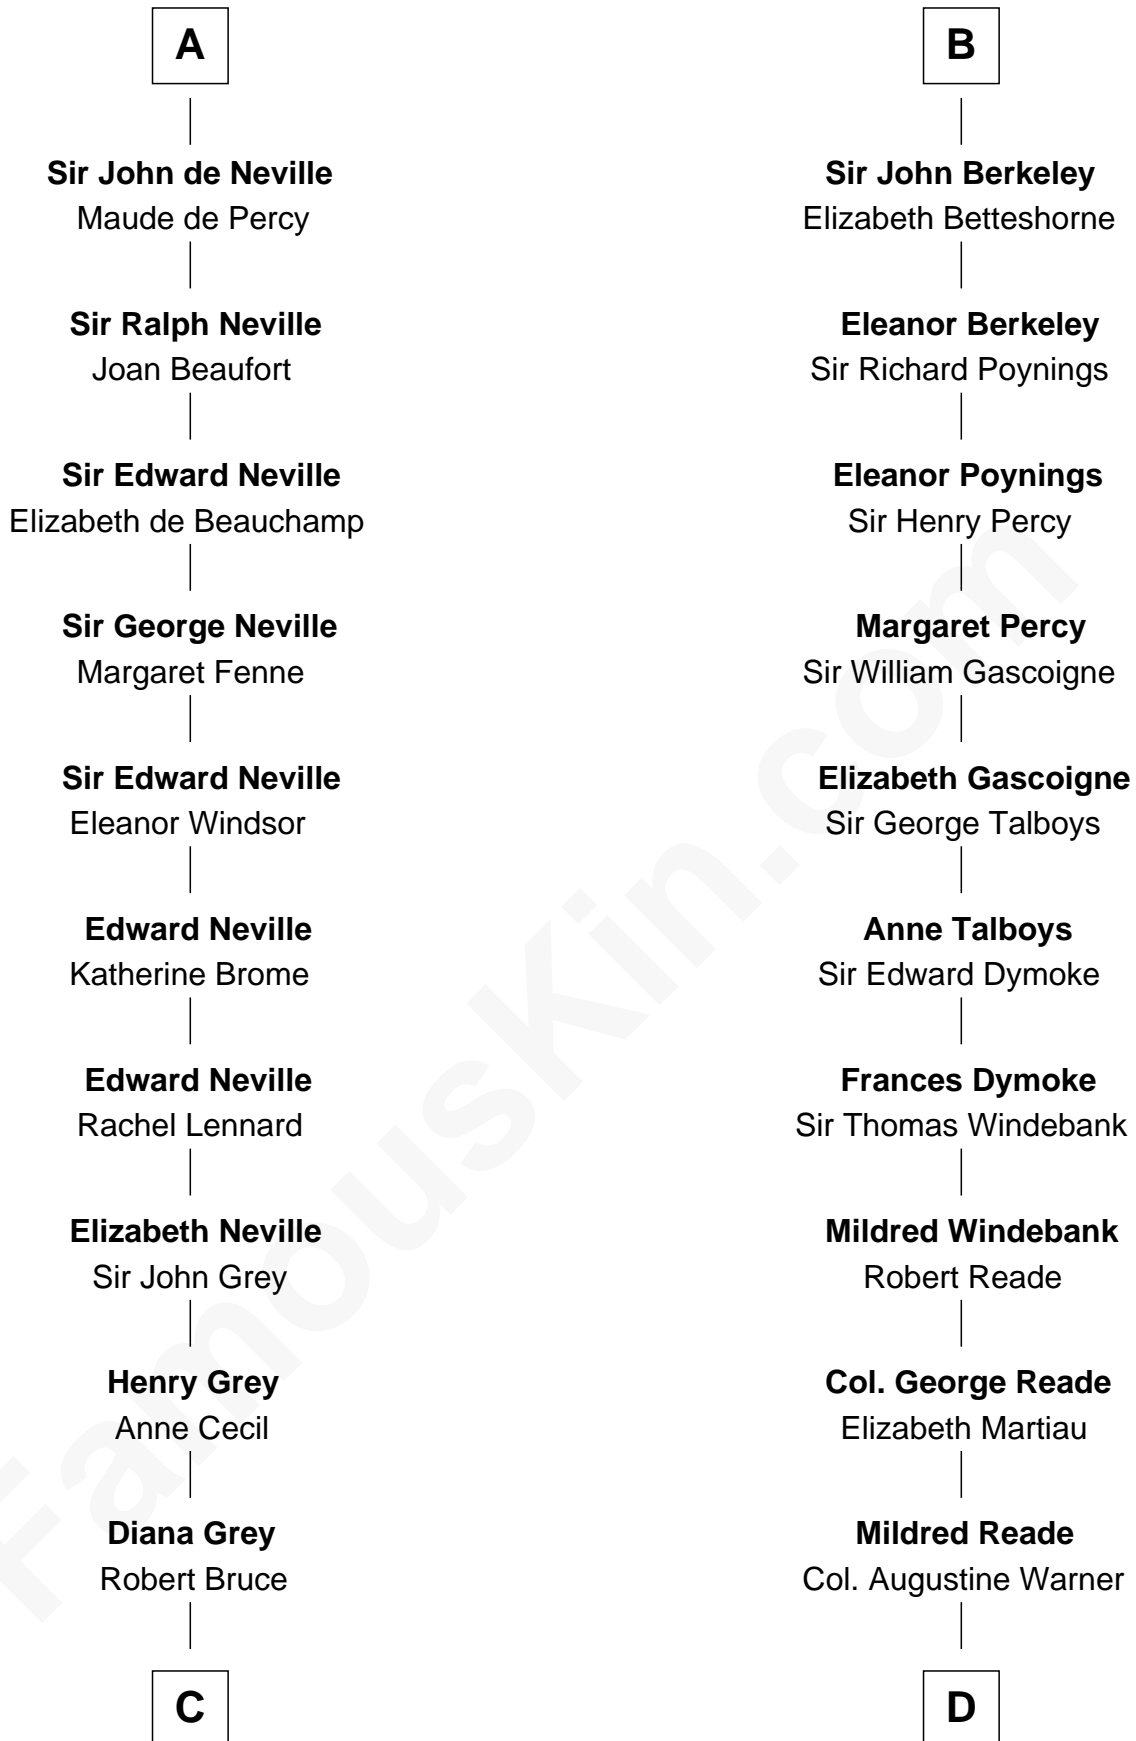

FamousKin.com

Relationship Chart of

Lt. Gen. James Brudenell

Leader of the "Charge of the Light Brigade"

20th cousin 1 time removed of

Meriwether Lewis

Lewis and Clark Expedition

Richard de Morville

Avice of Lancaster

C

Thomas Bruce
Elizabeth Seymour

Elizabeth Bruce
George Brudenell

Robert Brudenell
Anne Bishopp

Robert Brudenell
Penelope Anne Cooke

Lt. Gen. James Brudenell
Charge of the Light Brigade Leader

D

Elizabeth Warner
Col. John Lewis

Col. Robert Lewis
Jane Meriwether

William Lewis
Lucy Meriwether

Meriwether Lewis
Lewis and Clark Expedition