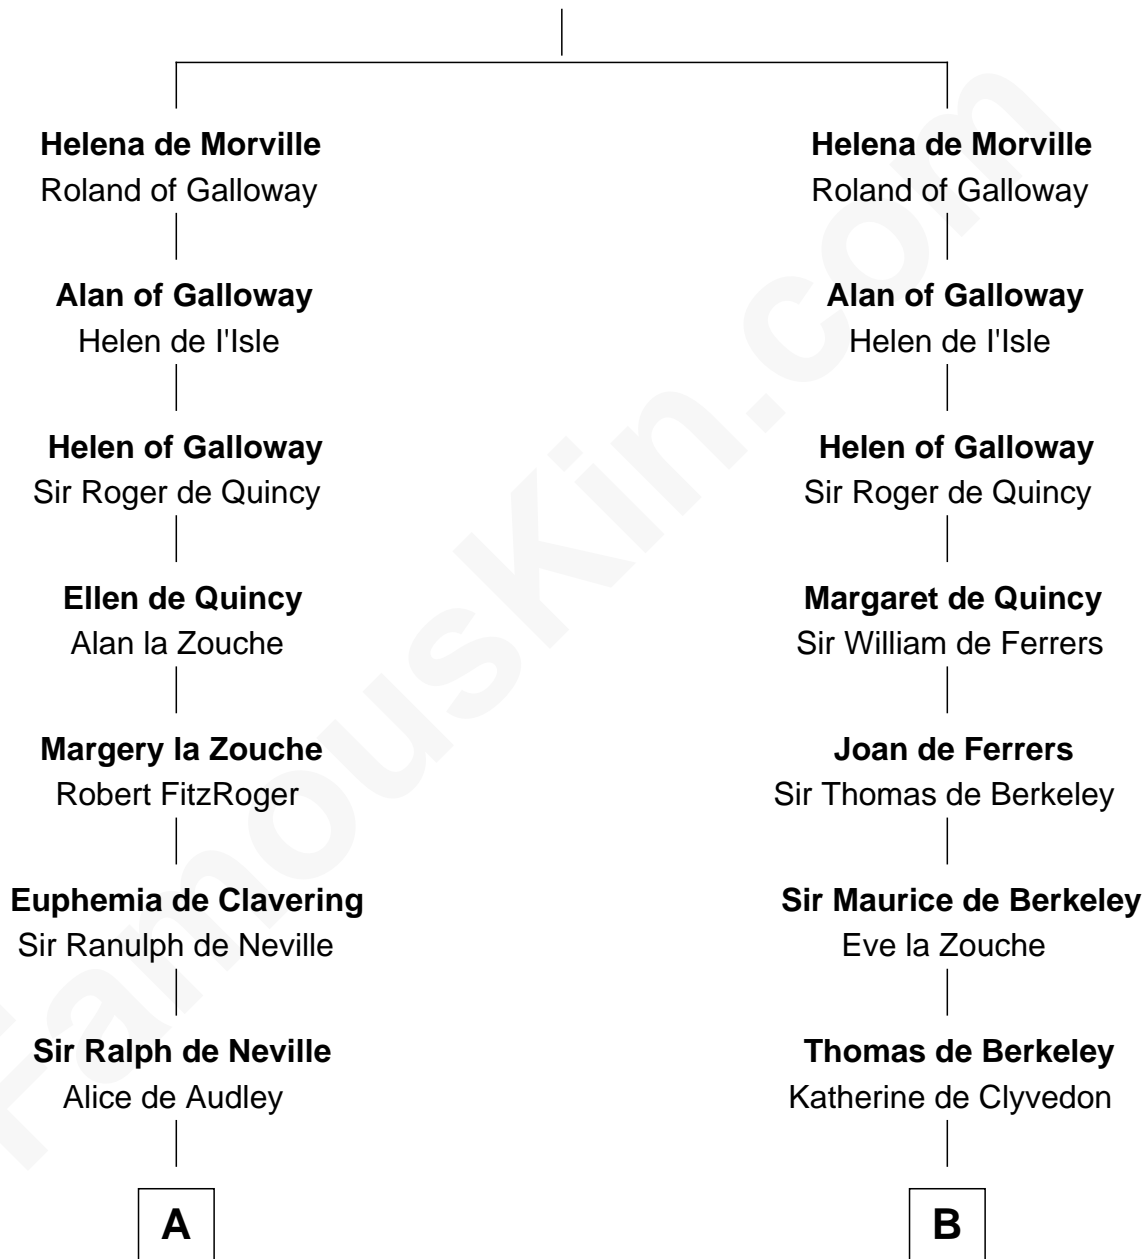

FamousKin.com

Relationship Chart of

Lt. Gen. James Brudenell

Leader of the "Charge of the Light Brigade"

20th cousin 1 time removed of

Meriwether Lewis

Lewis and Clark Expedition

Richard de Morville

Avice of Lancaster

C

Thomas Bruce
Elizabeth Seymour

Elizabeth Bruce
George Brudenell

Robert Brudenell
Anne Bishopp

Robert Brudenell
Penelope Anne Cooke

Lt. Gen. James Brudenell
Charge of the Light Brigade Leader

D

Elizabeth Warner
Col. John Lewis

Col. Robert Lewis
Jane Meriwether

William Lewis
Lucy Meriwether

Meriwether Lewis
Lewis and Clark Expedition