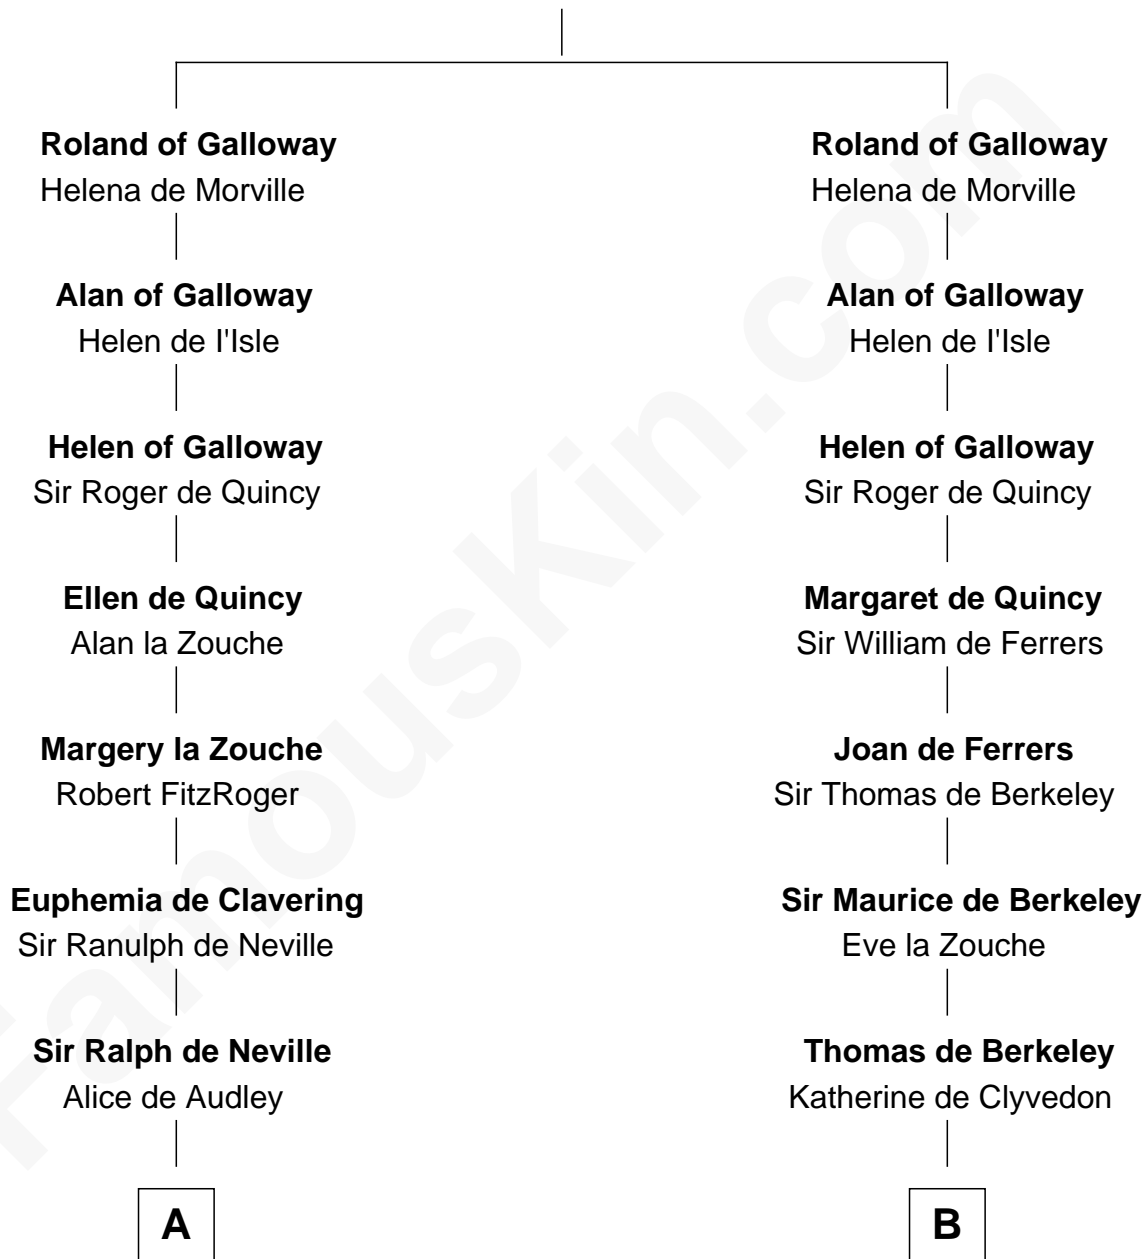

FamousKin.com

Relationship Chart of

Lt. Gen. James Brudenell

Leader of the "Charge of the Light Brigade"

20th cousin 1 time removed of

Meriwether Lewis

Lewis and Clark Expedition

Uhtred of Galloway

Gunnild of Dunbar

C

Thomas Bruce
Elizabeth Seymour

Elizabeth Bruce
George Brudenell

Robert Brudenell
Anne Bishopp

Robert Brudenell
Penelope Anne Cooke

Lt. Gen. James Brudenell
Charge of the Light Brigade Leader

D

Elizabeth Warner
Col. John Lewis

Col. Robert Lewis
Jane Meriwether

William Lewis
Lucy Meriwether

Meriwether Lewis
Lewis and Clark Expedition