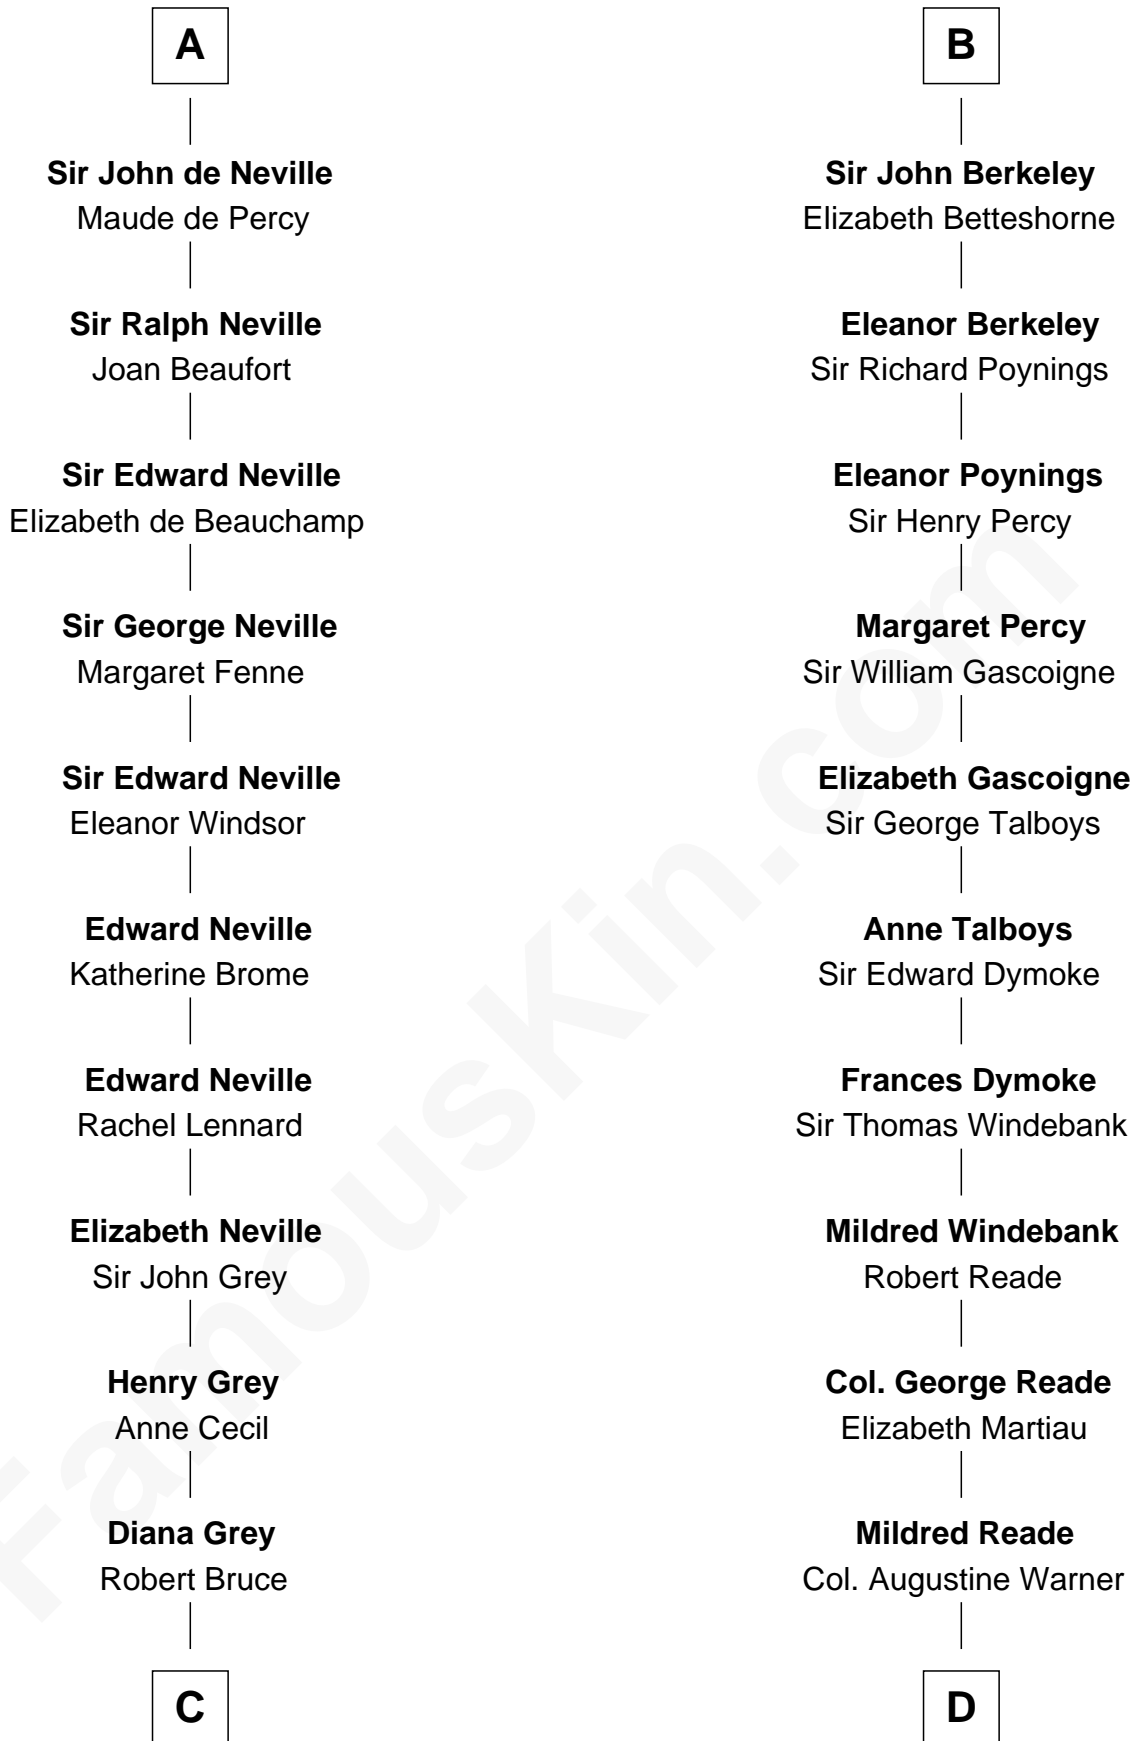

FamousKin.com

Relationship Chart of

Lt. Gen. James Brudenell

Leader of the "Charge of the Light Brigade"

20th cousin 1 time removed of

Meriwether Lewis

Lewis and Clark Expedition

Uhtred of Galloway

Gunnild of Dunbar

C

Thomas Bruce
Elizabeth Seymour

Elizabeth Bruce
George Brudenell

Robert Brudenell
Anne Bishopp

Robert Brudenell
Penelope Anne Cooke

Lt. Gen. James Brudenell
Charge of the Light Brigade Leader

D

Elizabeth Warner
Col. John Lewis

Col. Robert Lewis
Jane Meriwether

William Lewis
Lucy Meriwether

Meriwether Lewis
Lewis and Clark Expedition