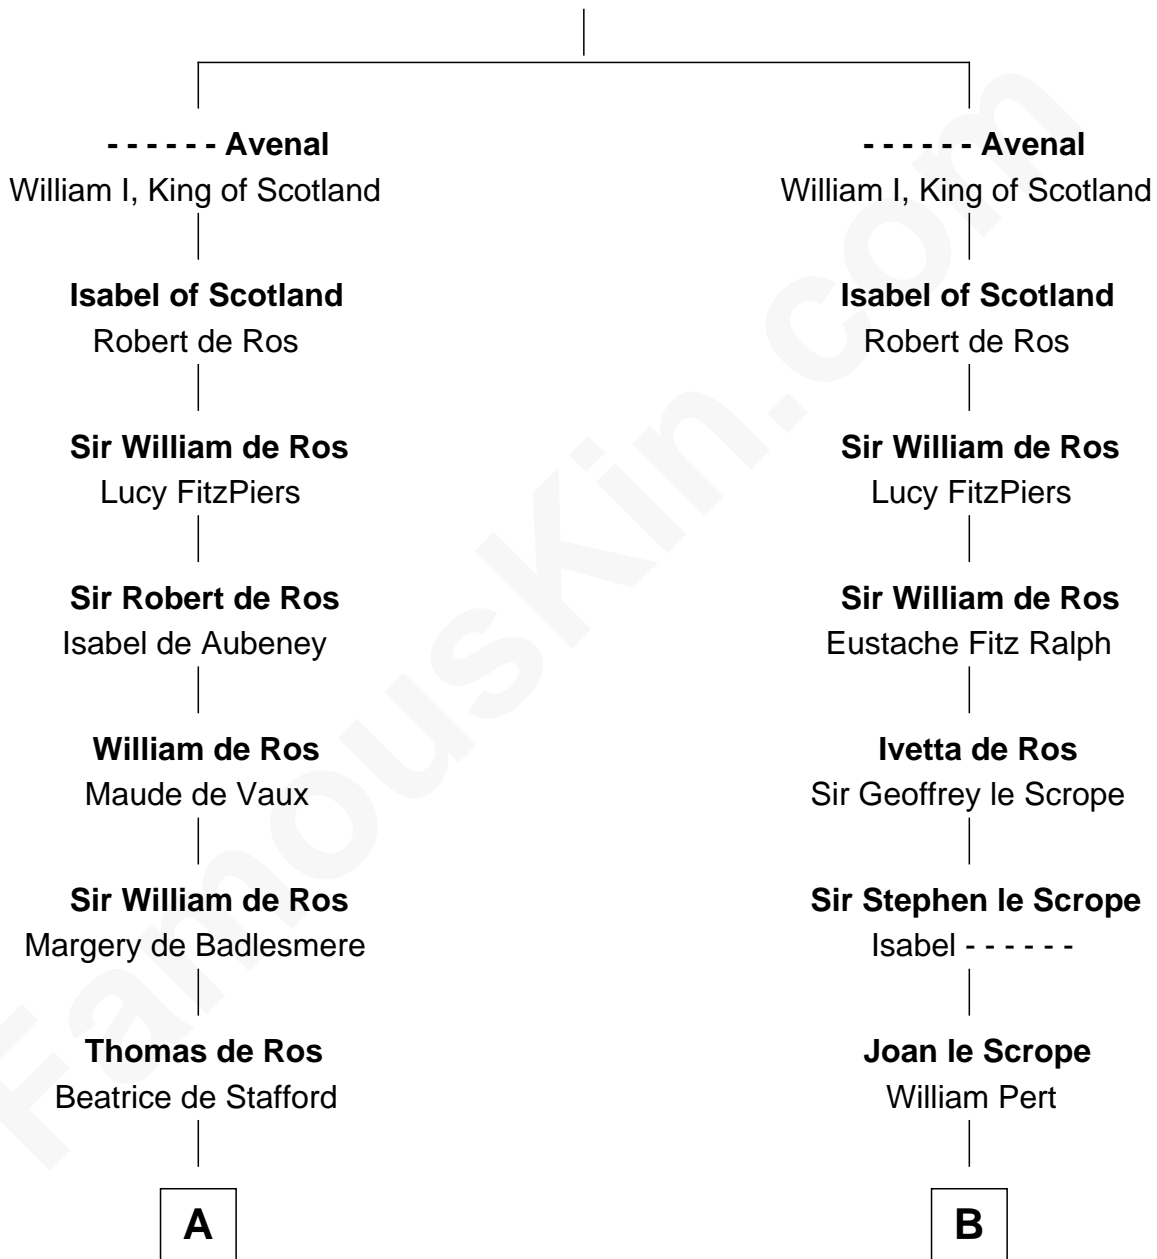

## Relationship Chart of

**Lt. Gen. James Brudenell**

*Leader of the "Charge of the Light Brigade"*

19th cousin 2 times removed of

**Meriwether Lewis**

*Lewis and Clark Expedition*

**Richard Avenal**

**C**

**Sir Cecil Bishopp**  
Elizabeth Dunch

**Sir Cecil Bishopp**  
Anne Boscawen

**Anne Bishopp**  
Robert Brudenell

**Robert Brudenell**  
Penelope Anne Cooke

**Lt. Gen. James Brudenell**  
*Charge of the Light Brigade Leader*

**D**

**Col. Robert Lewis**  
Jane Meriwether

**William Lewis**  
Lucy Meriwether

**Meriwether Lewis**  
*Lewis and Clark Expedition*

FamousKin.com