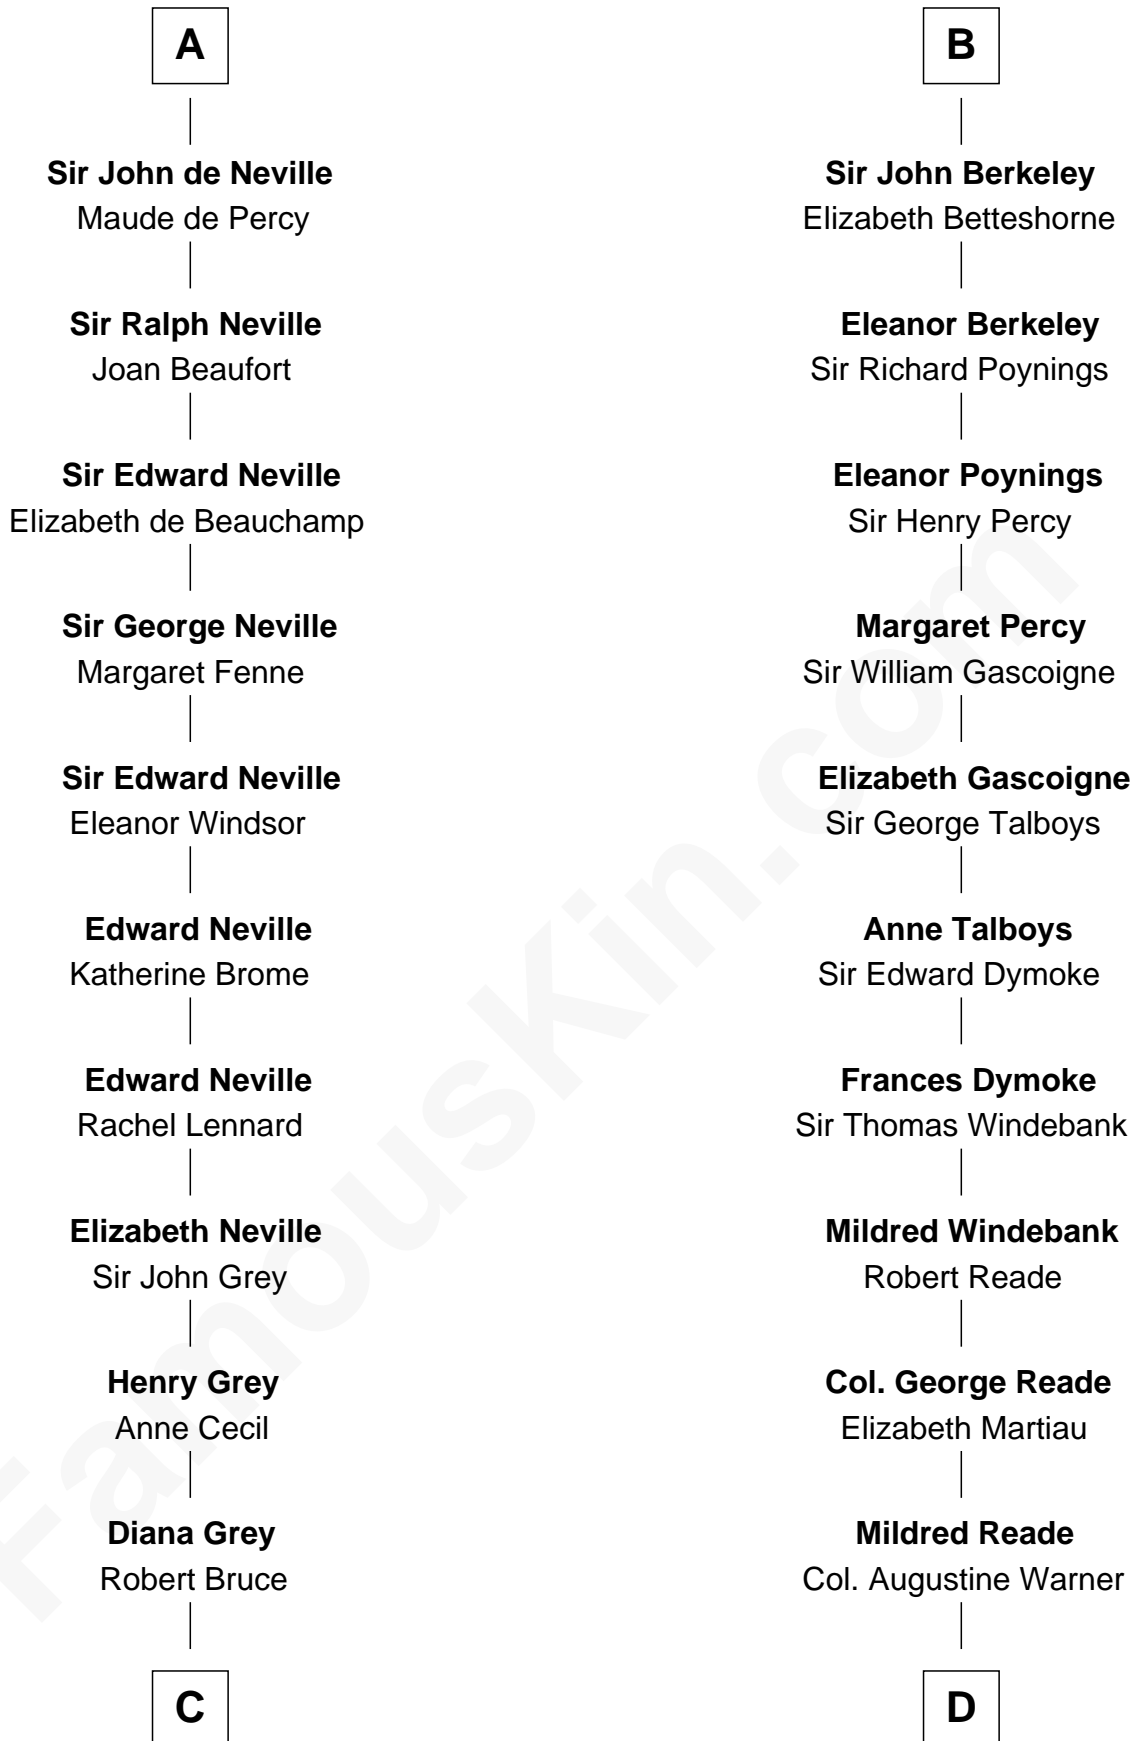

FamousKin.com

Relationship Chart of

Lt. Gen. James Brudenell

Leader of the "Charge of the Light Brigade"

20th cousin 1 time removed of

Meriwether Lewis

Lewis and Clark Expedition

C

Thomas Bruce
Elizabeth Seymour

Elizabeth Bruce
George Brudenell

Robert Brudenell
Anne Bishopp

Robert Brudenell
Penelope Anne Cooke

Lt. Gen. James Brudenell
Charge of the Light Brigade Leader

D

Elizabeth Warner
Col. John Lewis

Col. Robert Lewis
Jane Meriwether

William Lewis
Lucy Meriwether

Meriwether Lewis
Lewis and Clark Expedition