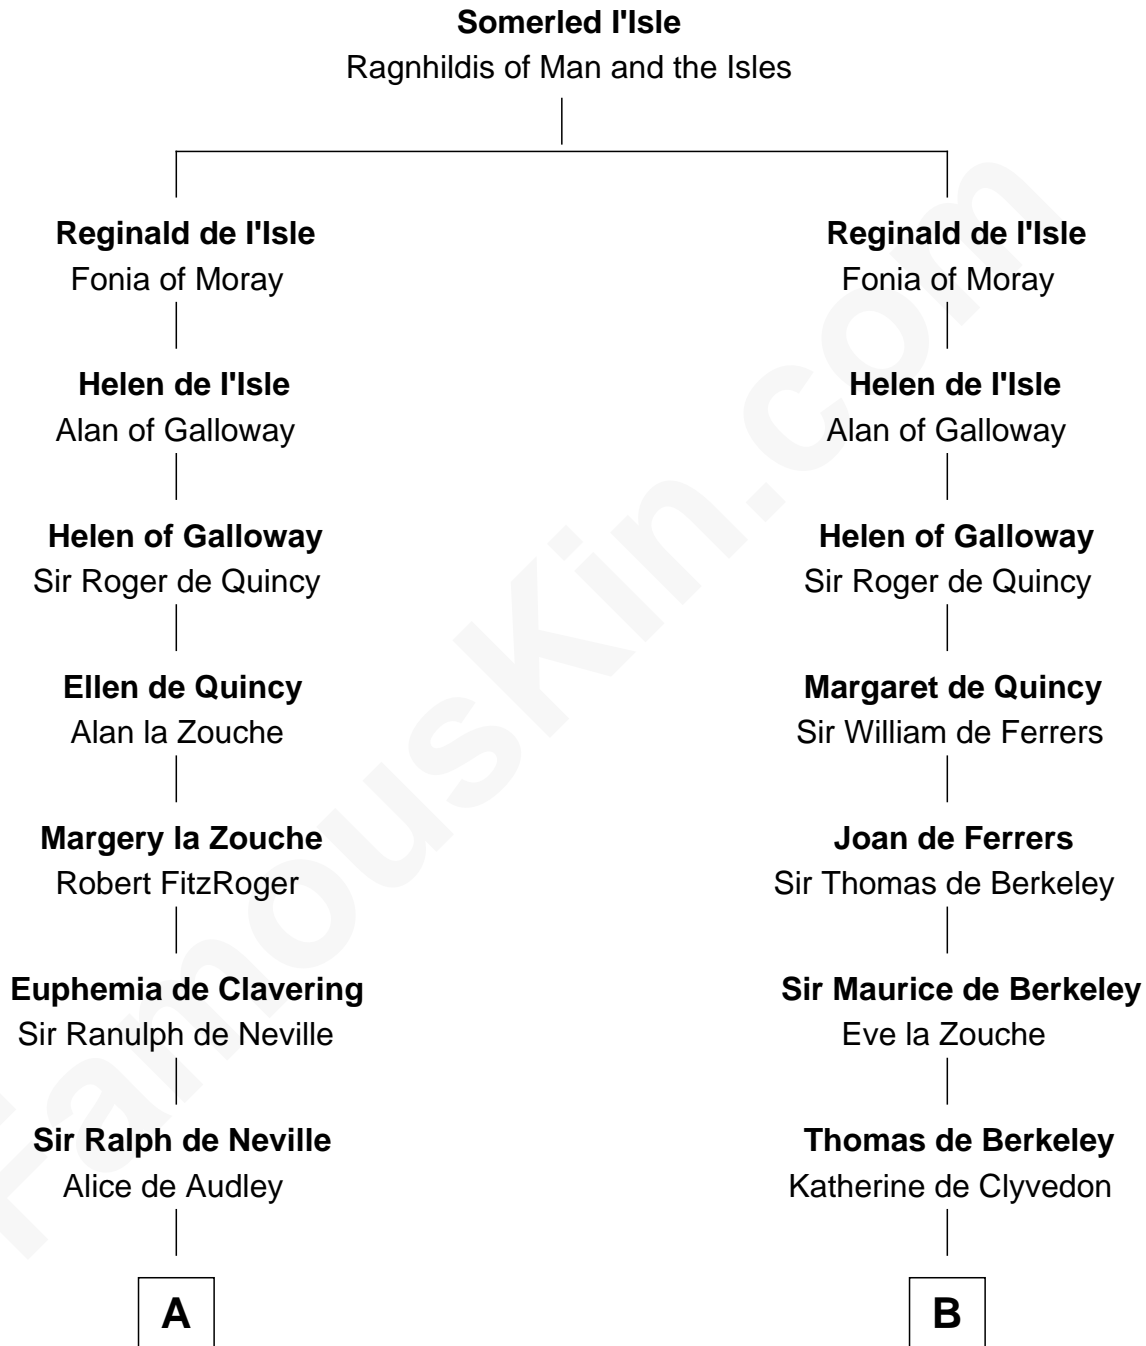

FamousKin.com

Relationship Chart of

Lt. Gen. James Brudenell

Leader of the "Charge of the Light Brigade"

20th cousin 1 time removed of

Meriwether Lewis

Lewis and Clark Expedition

C

Thomas Bruce
Elizabeth Seymour

Elizabeth Bruce
George Brudenell

Robert Brudenell
Anne Bishopp

Robert Brudenell
Penelope Anne Cooke

Lt. Gen. James Brudenell
Charge of the Light Brigade Leader

D

Elizabeth Warner
Col. John Lewis

Col. Robert Lewis
Jane Meriwether

William Lewis
Lucy Meriwether

Meriwether Lewis
Lewis and Clark Expedition