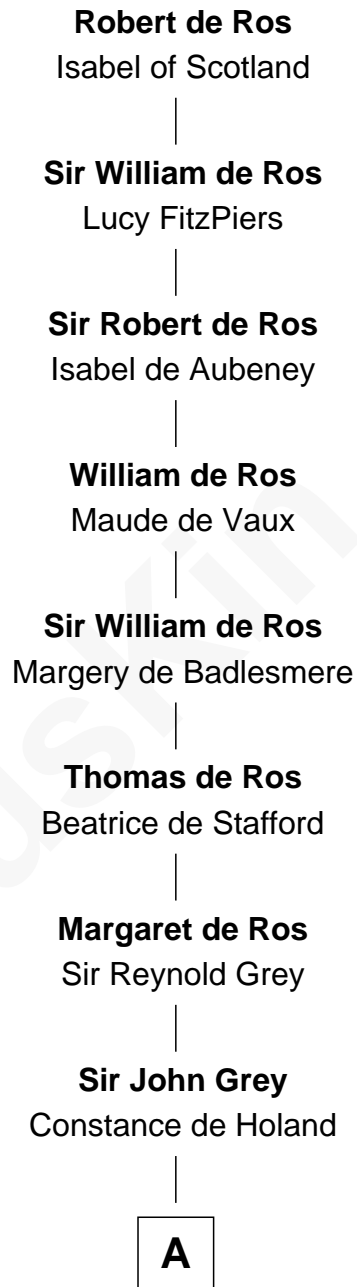

FamousKin.com Relationship Chart of

Lt. Gen. James Brudenell

Leader of the "Charge of the Light Brigade"

18th Great-grandson of

Robert de Ros

Magna Carta Surety

A

Sir Edmund Grey

Katherine Percy

George Grey

Catherine Herbert

Anne Grey

Sir John Hussey

Anne Hussey

Sir Humphrey Browne

Christian Browne