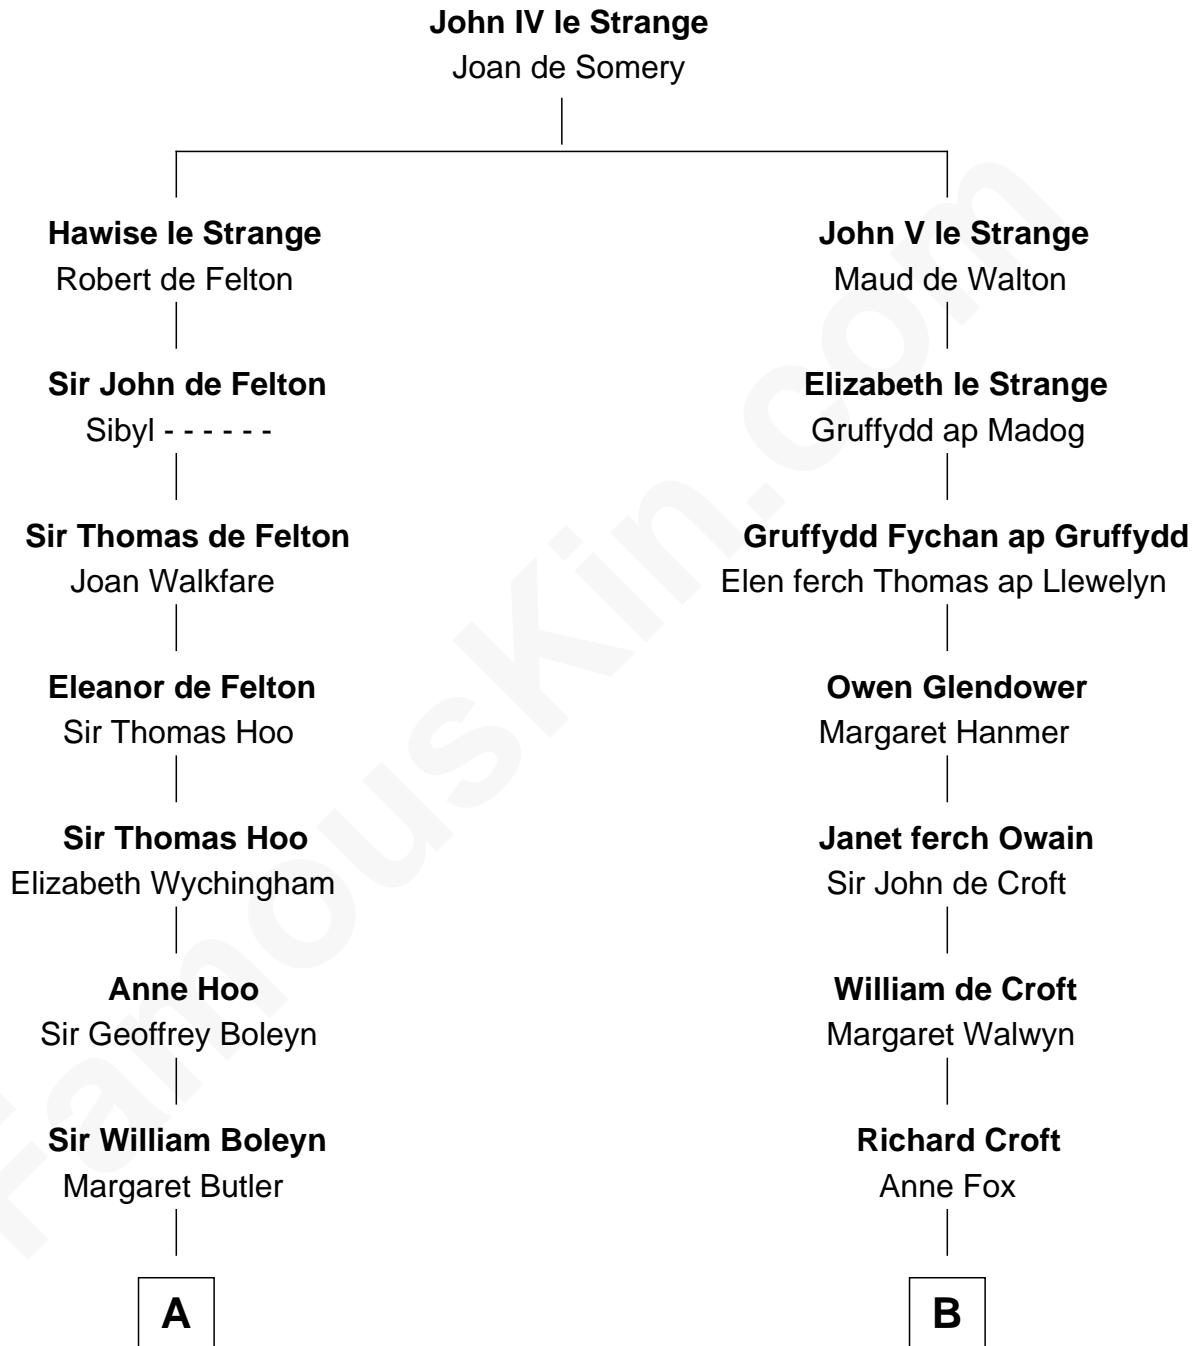

# FamousKin.com Relationship Chart of

**Lt. Gen. James Brudenell**

*Leader of the "Charge of the Light Brigade"*

18th cousin of

**Lytton Strachey**

*Author and Co-Founder of Bloomsbury Group*

**C**

**Robert Brudenell**  
Penelope Anne Cooke

**Lt. Gen. James Brudenell**  
*Charge of the Light Brigade Leader*

**D**

**Sir Richard Strachey**  
Jane Maria Grant

**Lytton Strachey**  
*British Author*

FamousKin.com