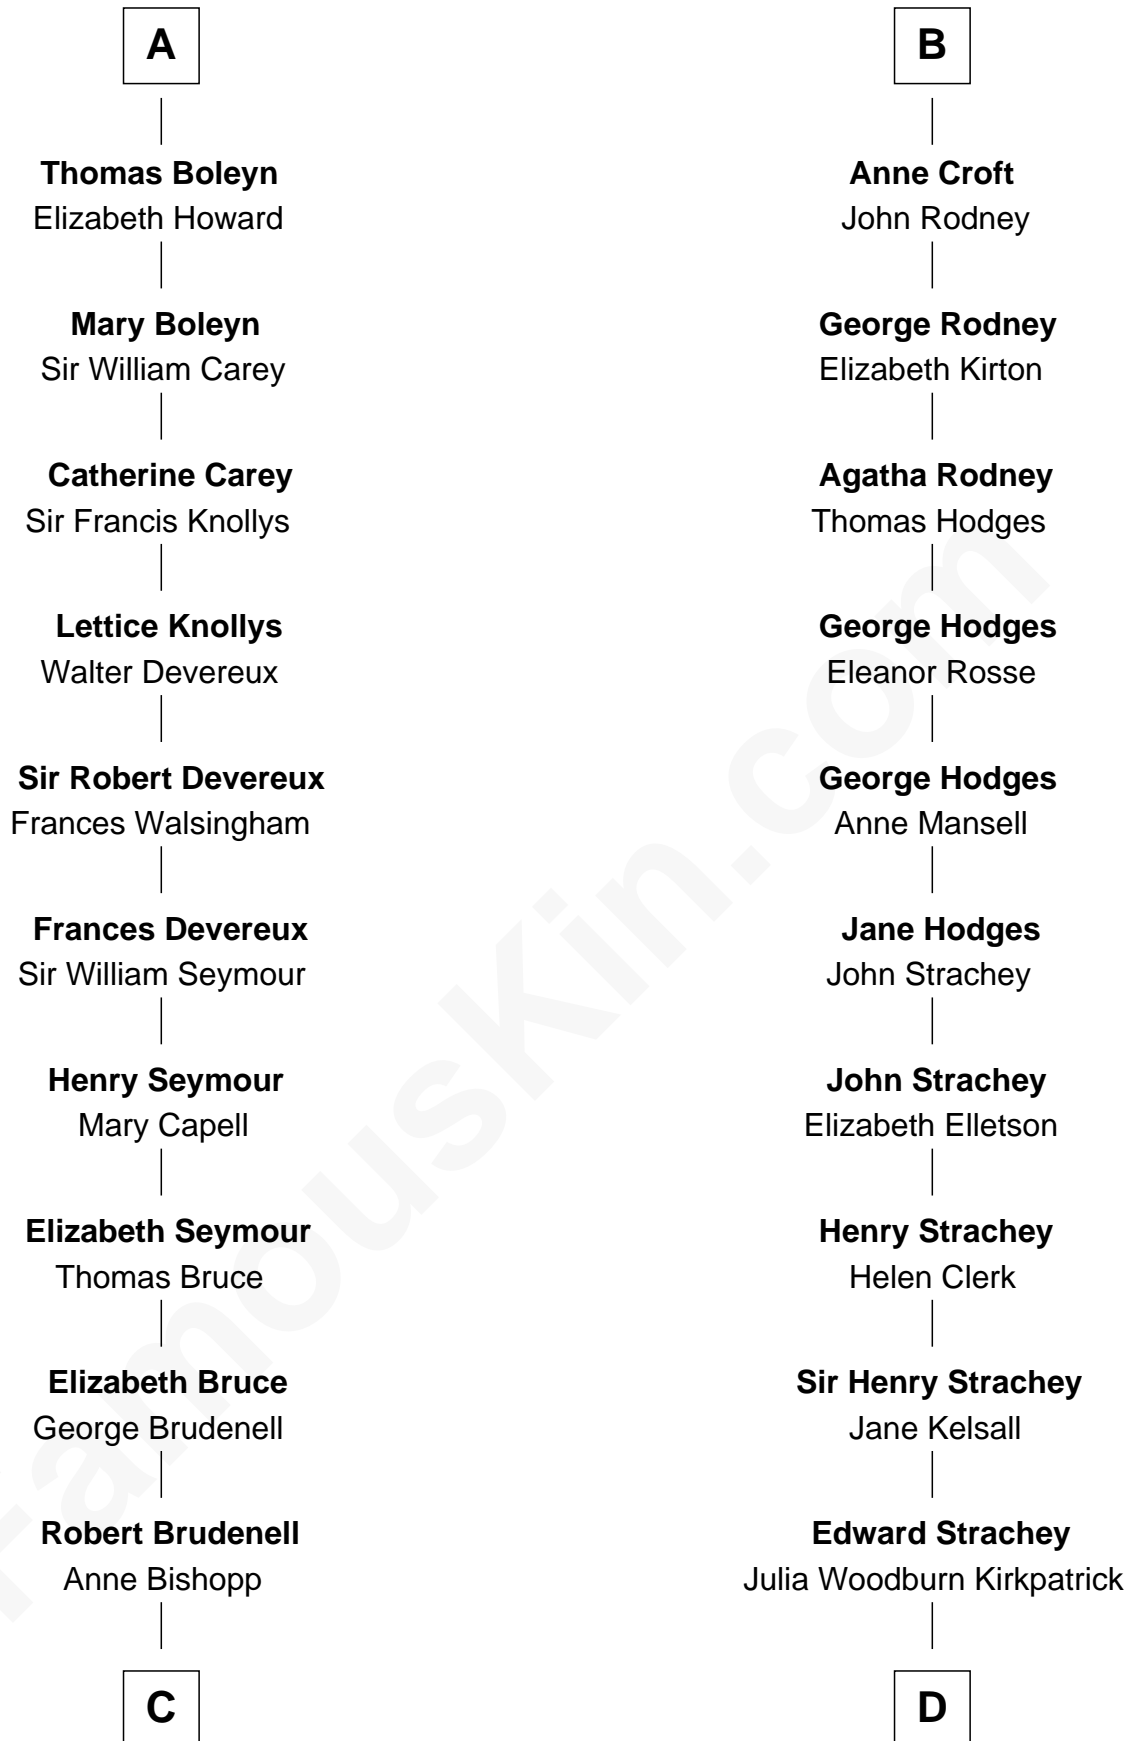

# FamousKin.com Relationship Chart of

**Lt. Gen. James Brudenell**

*Leader of the "Charge of the Light Brigade"*

18th cousin of

**Lytton Strachey**

*Author and Co-Founder of Bloomsbury Group*

**C**

**Robert Brudenell**  
Penelope Anne Cooke

**Lt. Gen. James Brudenell**  
*Charge of the Light Brigade Leader*

**D**

**Sir Richard Strachey**  
Jane Maria Grant

**Lytton Strachey**  
*British Author*

FamousKin.com