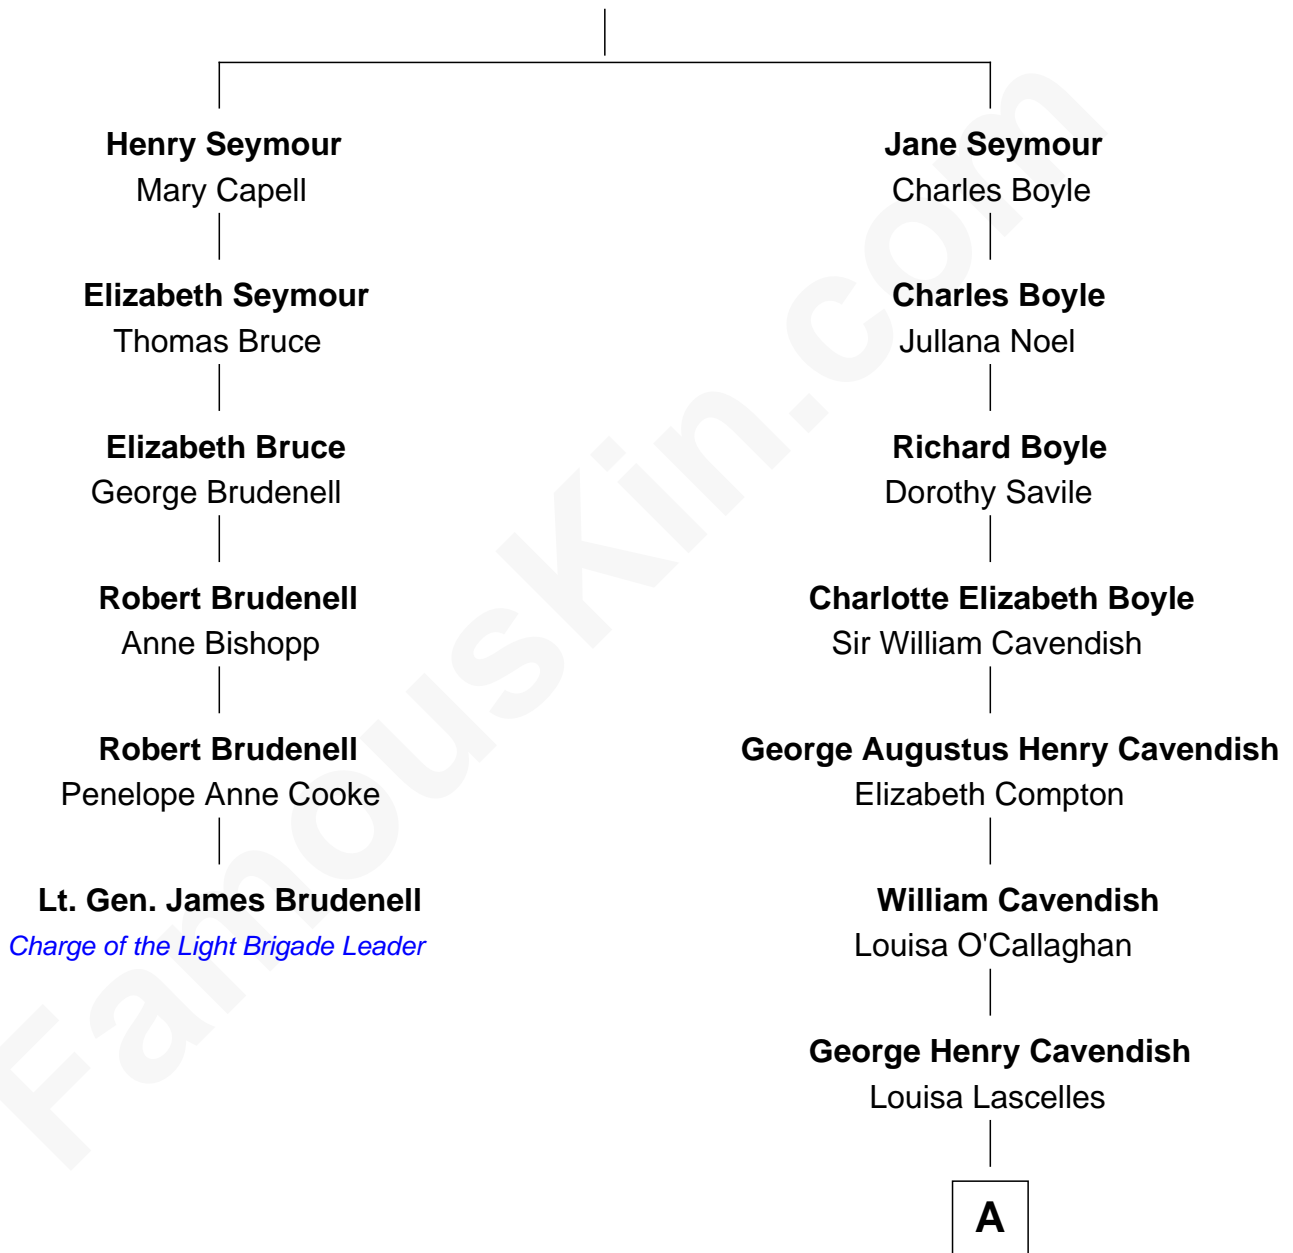

FamousKin.com Relationship Chart of

Lt. Gen. James Brudenell

Leader of the "Charge of the Light Brigade"

5th cousin 6 times removed of

Sarah Ferguson

Duchess of York

Sir William Seymour

Frances Devereux

A

—
Susan Henrietta Cavendish

Henry Robert Brand

—
Margaret Brand

Algernon Francis Holford Ferguson

—
Andrew Henry Ferguson

Marian Louisa Montagu-Douglas-Scott

—
Ronald Ivor Ferguson

Susan Mary Wright

—
Sarah Ferguson

Duchess of York