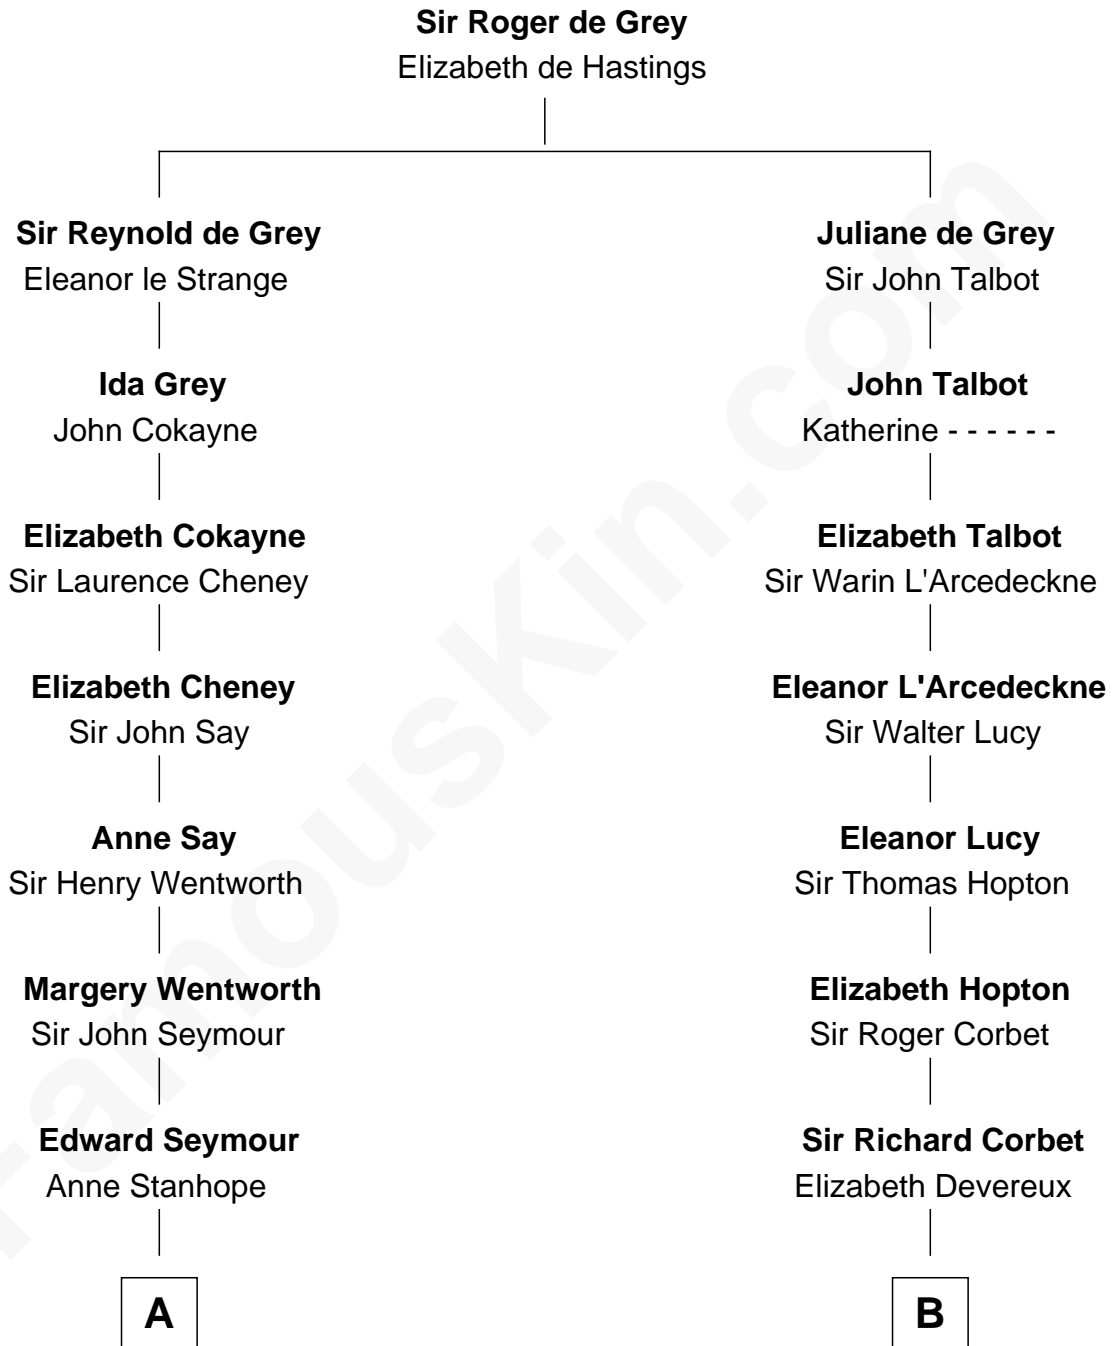

# FamousKin.com Relationship Chart of

**Lt. Gen. James Brudenell**

*Leader of the "Charge of the Light Brigade"*

15th cousin 4 times removed of

**Olivia De Havilland**

*Movie Actress*

**C**

**Margaret Letitia Molesworth**  
Charles Richard De Havilland

**Walter Augustus De Havilland**  
Lillian Augusta Ruse

**Olivia De Havilland**  
*Movie Actress*

FamousKin.com