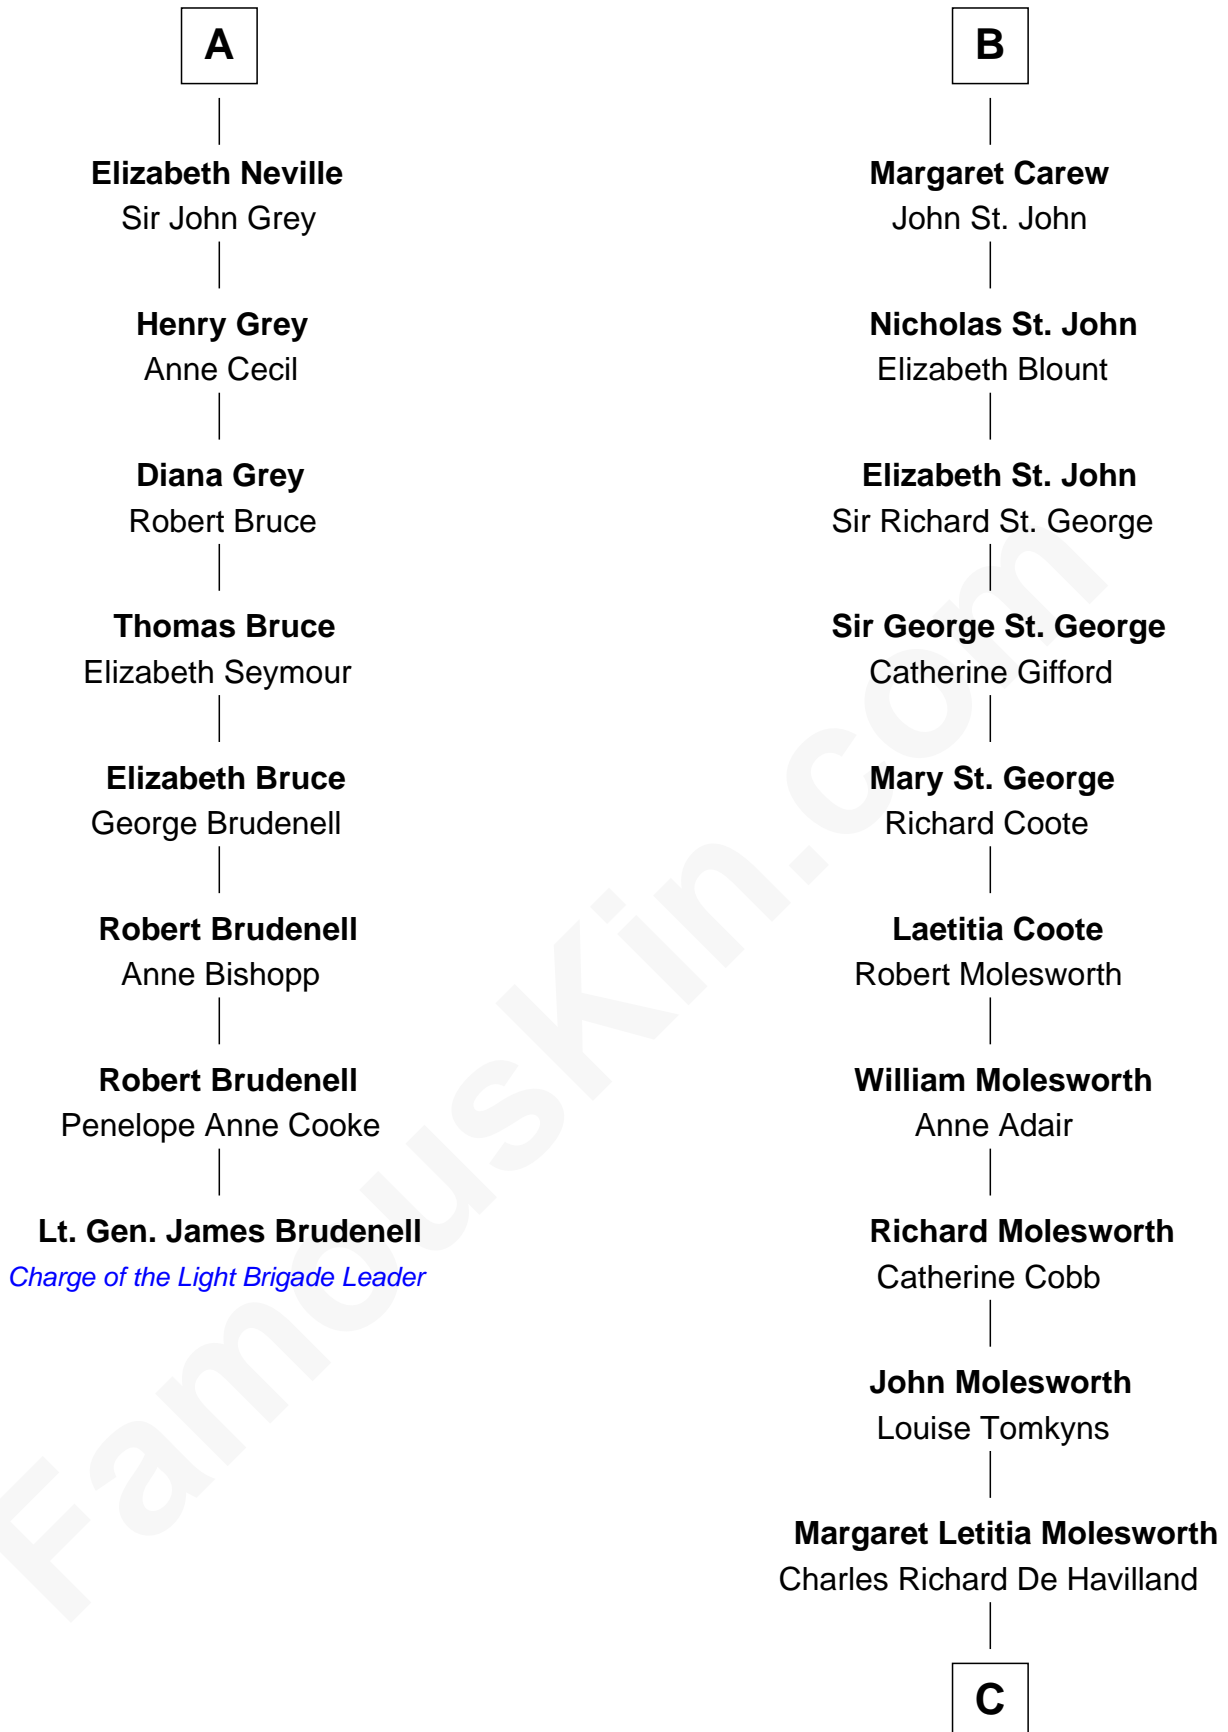

FamousKin.com

Relationship Chart of

Lt. Gen. James Brudenell

Leader of the "Charge of the Light Brigade"

14th cousin 4 times removed of

Olivia De Havilland

Movie Actress

C

Walter Augustus De Havilland

Lillian Augusta Ruse

Olivia De Havilland

Movie Actress

FamousKin.com