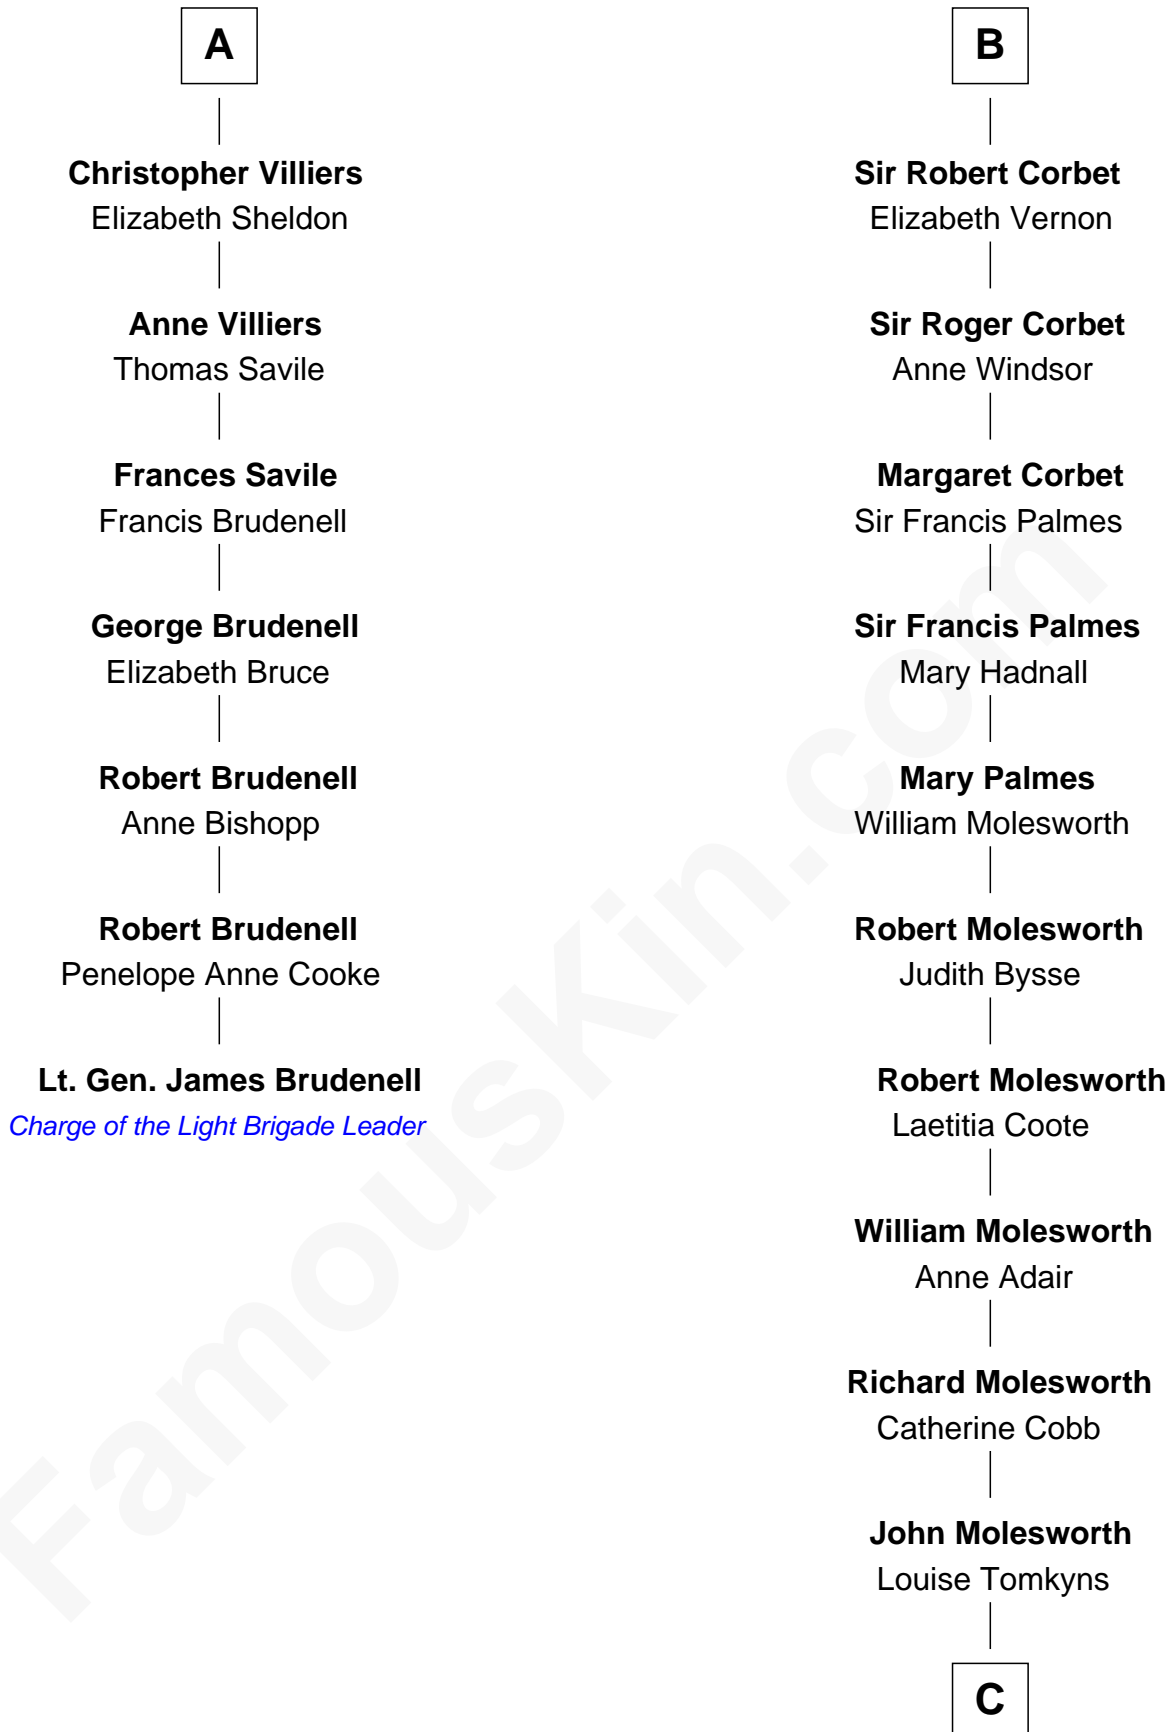

FamousKin.com Relationship Chart of

Lt. Gen. James Brudenell
Leader of the "Charge of the Light Brigade"

13th cousin 6 times removed of

Joan Fontaine
Movie Actress

Sir Henry de Grey
Elizabeth Talbot

Margaret de Grey
Sir John Darcy

John Darcy
Joan de Greystoke

Joan Darcy
John Beaumont

George Beaumont
Joan Pauncefoot

William Beaumont
Mary Bassett

Anthony Beaumont
Anne Armstrong

Mary Beaumont
Sir George Villiers

A

Richard Grey
Blanche de la Vache

Alice Grey
Sir William Burley

Elizabeth Burley
Sir John Hopton

Sir Walter Hopton
Joan Mortimer

Sir Thomas Hopton
Eleanor Lucy

Elizabeth Hopton
Sir Roger Corbet

Sir Richard Corbet
Elizabeth Devereux

B

C

Margaret Letitia Molesworth
Charles Richard De Havilland

Walter Augustus De Havilland
Lillian Augusta Ruse

Joan Fontaine
Movie Actress

FamousKin.com