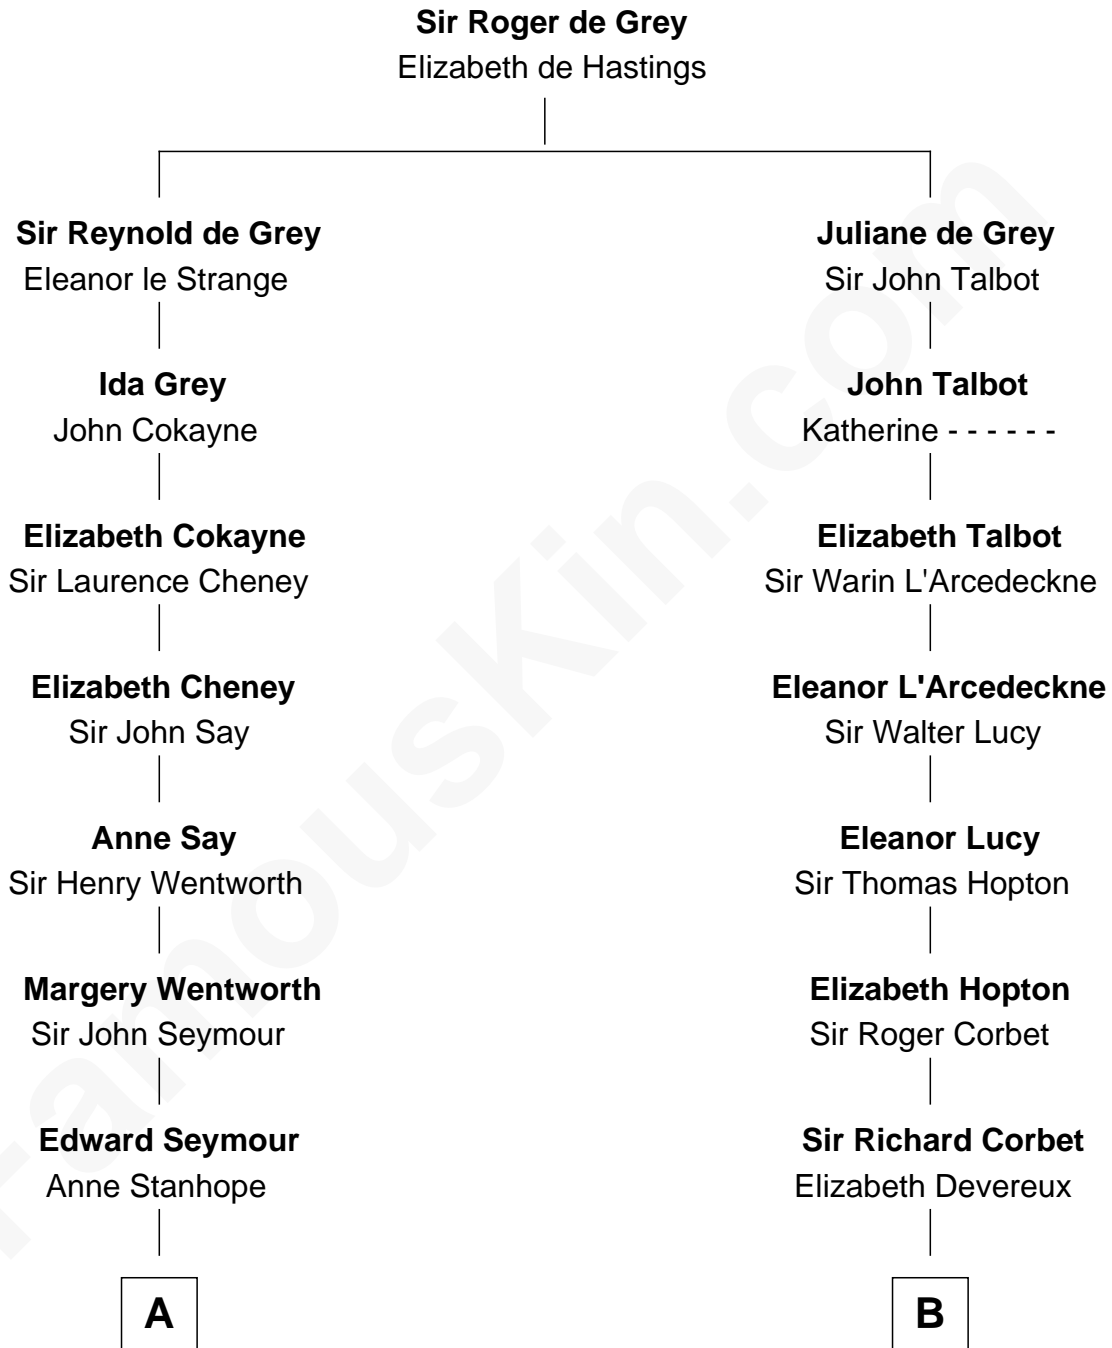

## Relationship Chart of

**Lt. Gen. James Brudenell**

*Leader of the "Charge of the Light Brigade"*

15th cousin 4 times removed of

**Joan Fontaine**

*Movie Actress*

**C**

**Margaret Letitia Molesworth**  
Charles Richard De Havilland

**Walter Augustus De Havilland**  
Lillian Augusta Ruse

**Joan Fontaine**  
*Movie Actress*

FamousKin.com