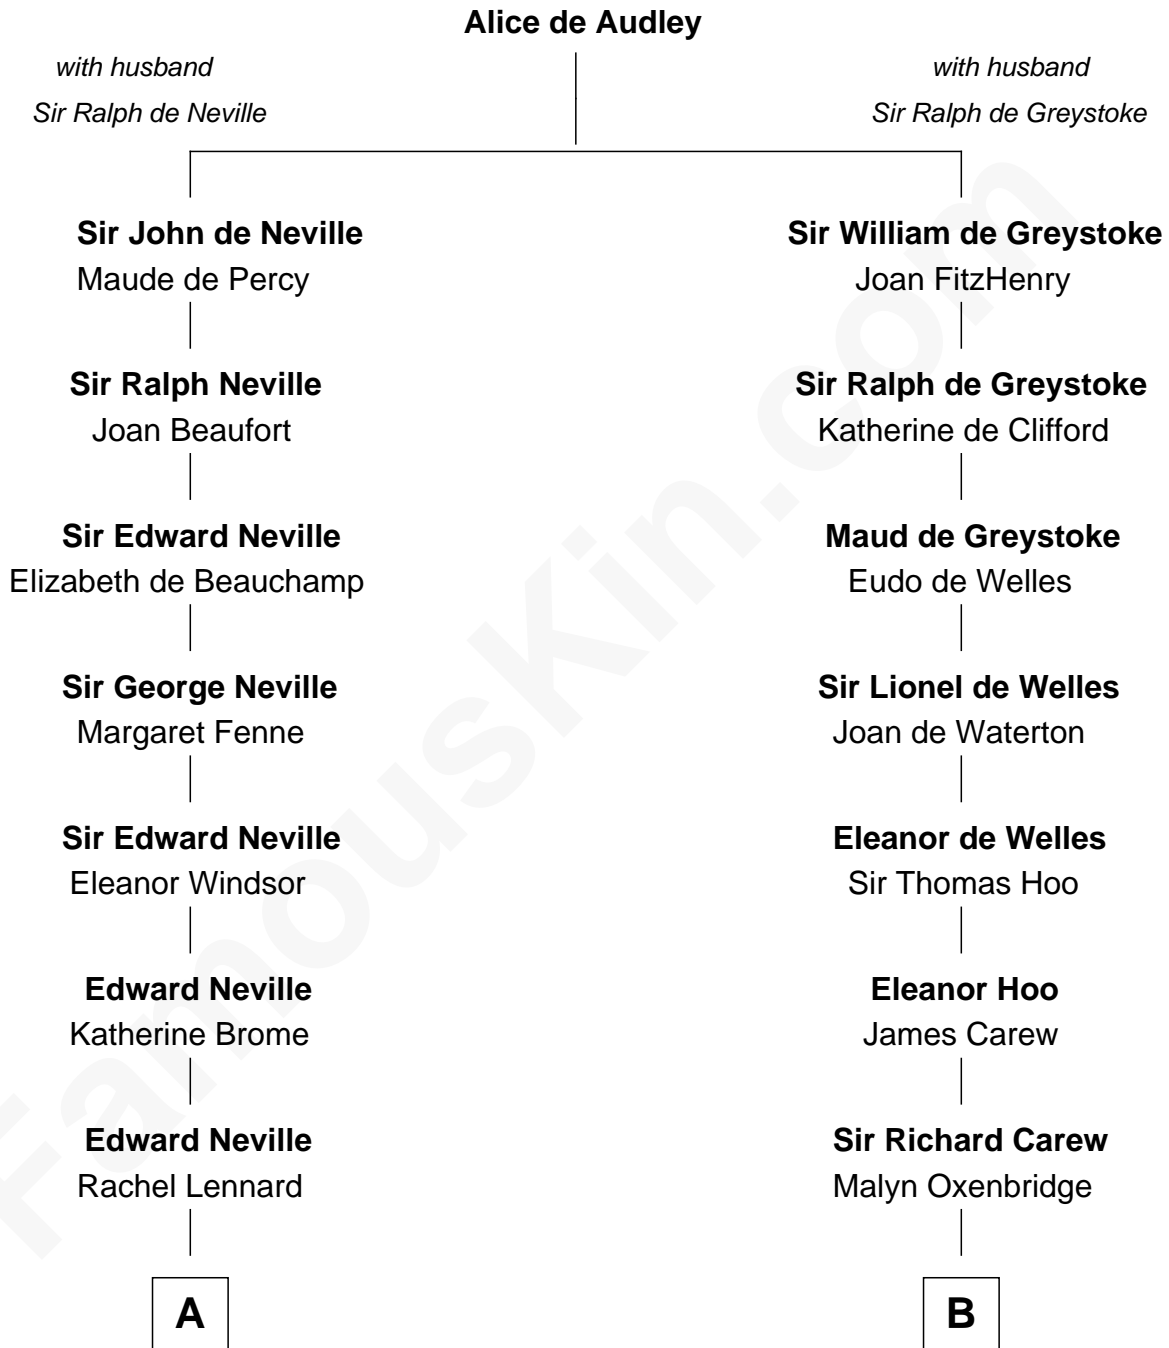

## Relationship Chart of

**Lt. Gen. James Brudenell**

*Leader of the "Charge of the Light Brigade"*

14th cousin 4 times removed of

**Joan Fontaine**

*Movie Actress*

**C**

Walter Augustus De Havilland