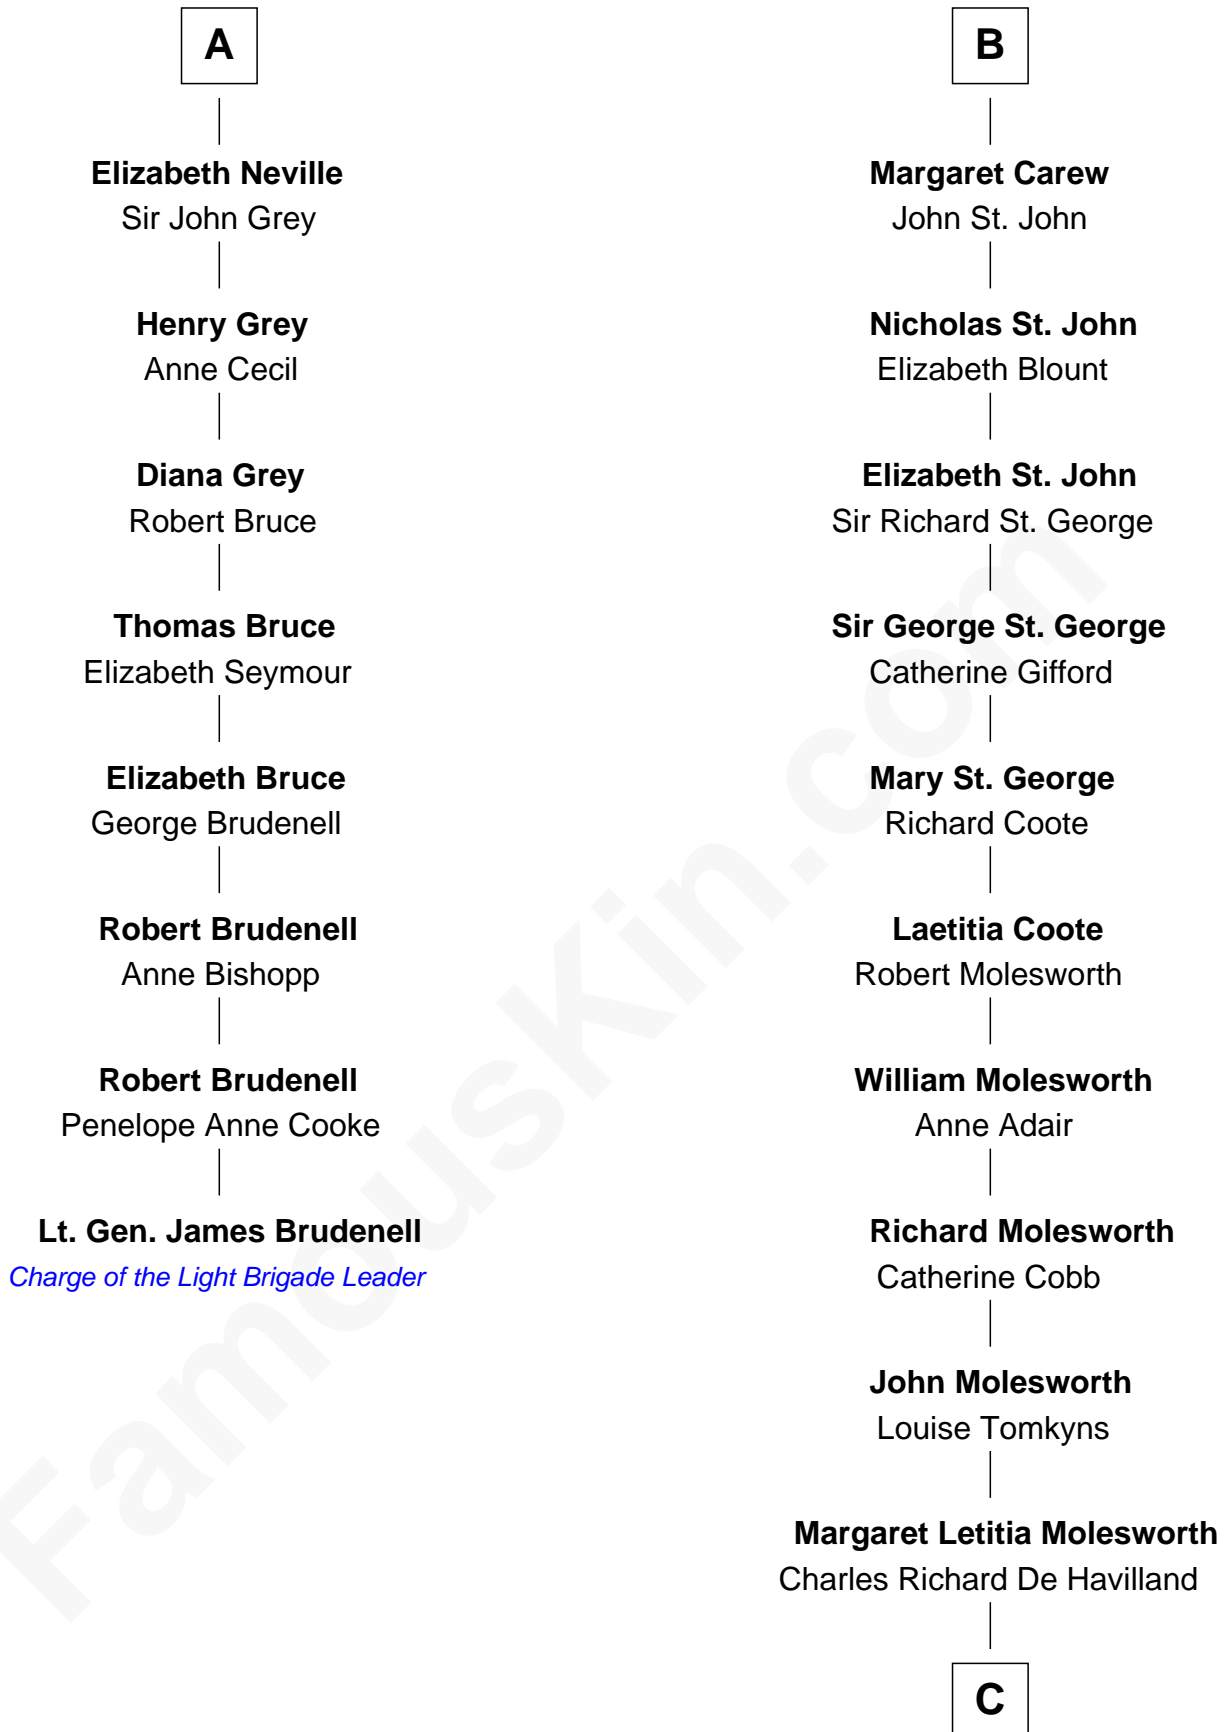

## Relationship Chart of

**Lt. Gen. James Brudenell**

*Leader of the "Charge of the Light Brigade"*

14th cousin 4 times removed of

**Joan Fontaine**

*Movie Actress*

**C**

Walter Augustus De Havilland