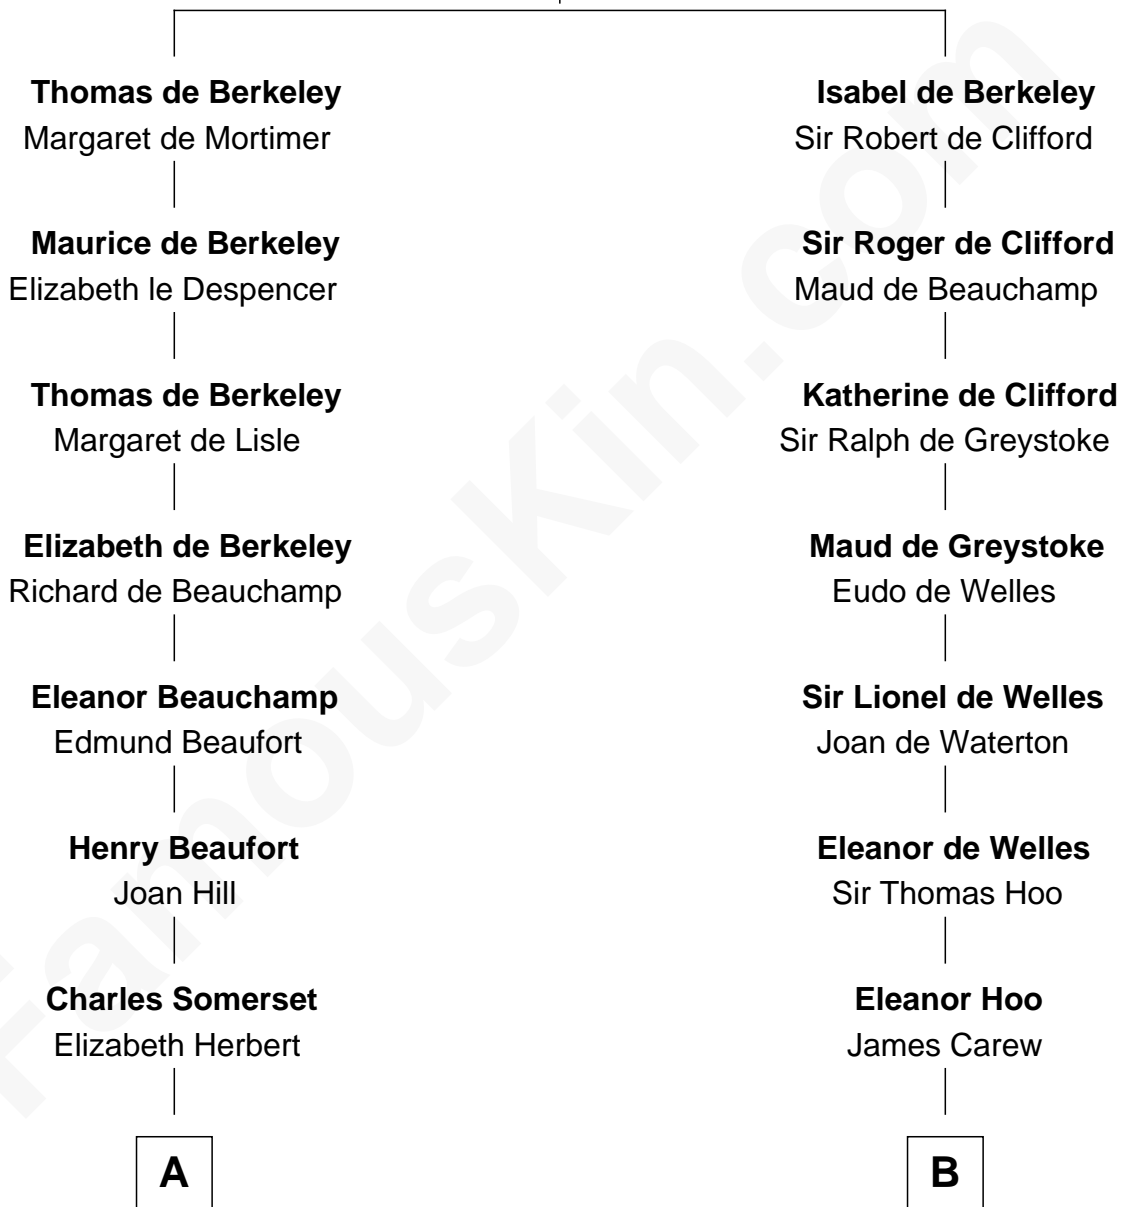

## Relationship Chart of

**Lt. Gen. James Brudenell**  
*Leader of the "Charge of the Light Brigade"*

17th cousin 2 times removed of

**Joan Fontaine**  
*Movie Actress*

**Sir Maurice de Berkeley**  
 Eve la Zouche

**C**

—  
**Margaret Letitia Molesworth**  
Charles Richard De Havilland

—  
**Walter Augustus De Havilland**  
Lillian Augusta Ruse

—  
**Joan Fontaine**  
*Movie Actress*

FamousKin.com