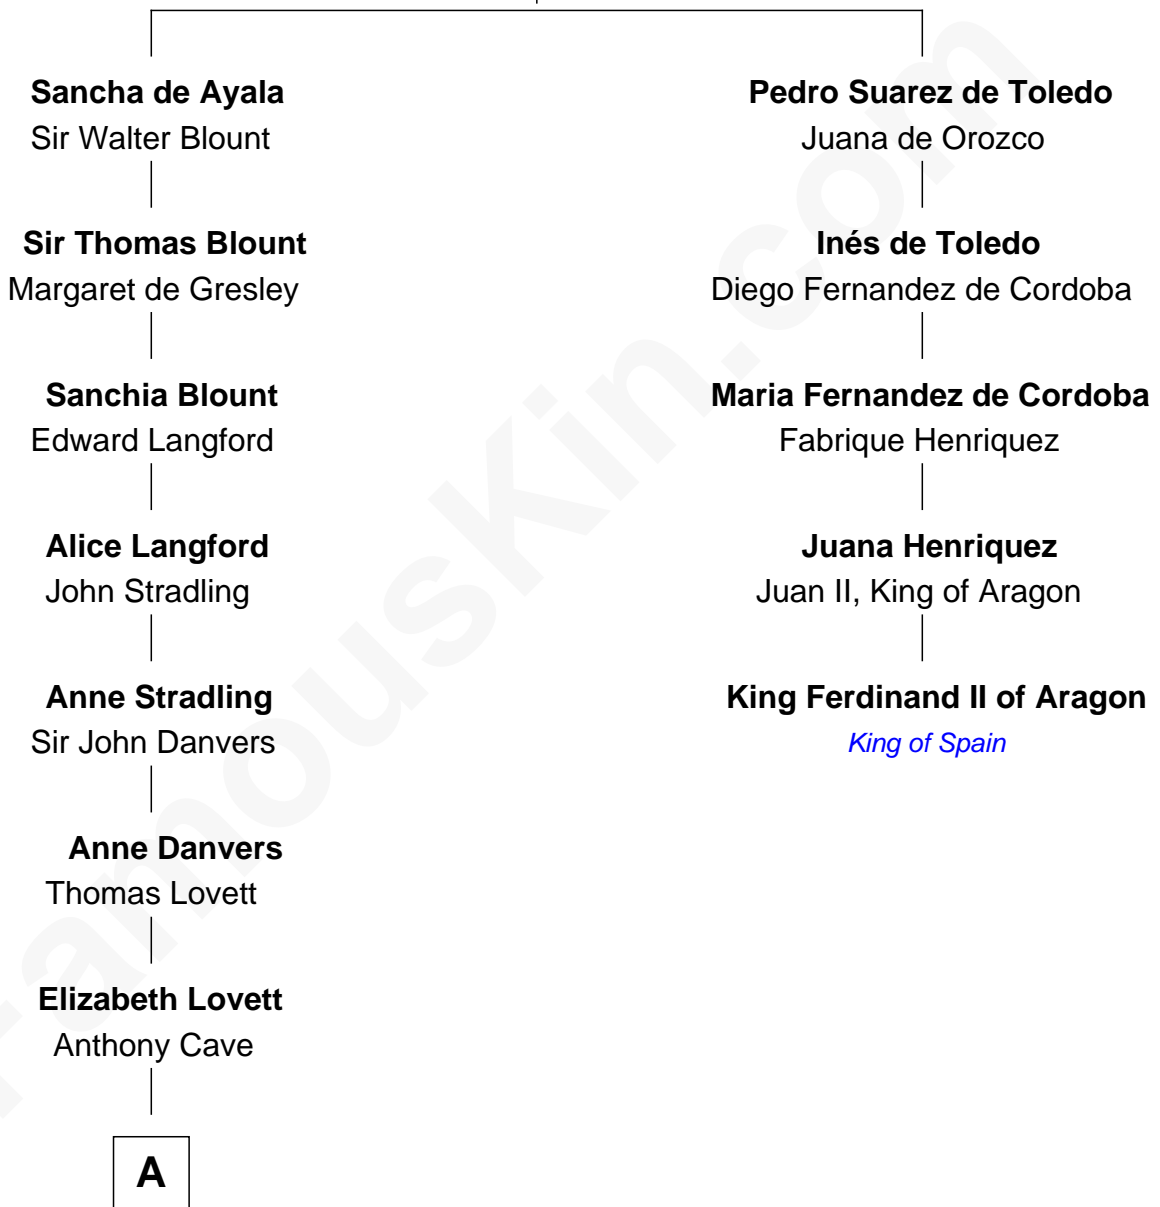

FamousKin.com

Relationship Chart of

Lt. Gen. James Brudenell

Leader of the "Charge of the Light Brigade"

4th cousin 12 times removed of

King Ferdinand II of Aragon

1st King of a united Spain

Diego Gomez de Toledo

Inez Alfonsa de Ayala

A

—
Anne Cave

Griffith Hampden

—
Anne Hampden

Robert Waller

—
Edmund Waller

Anne Banks