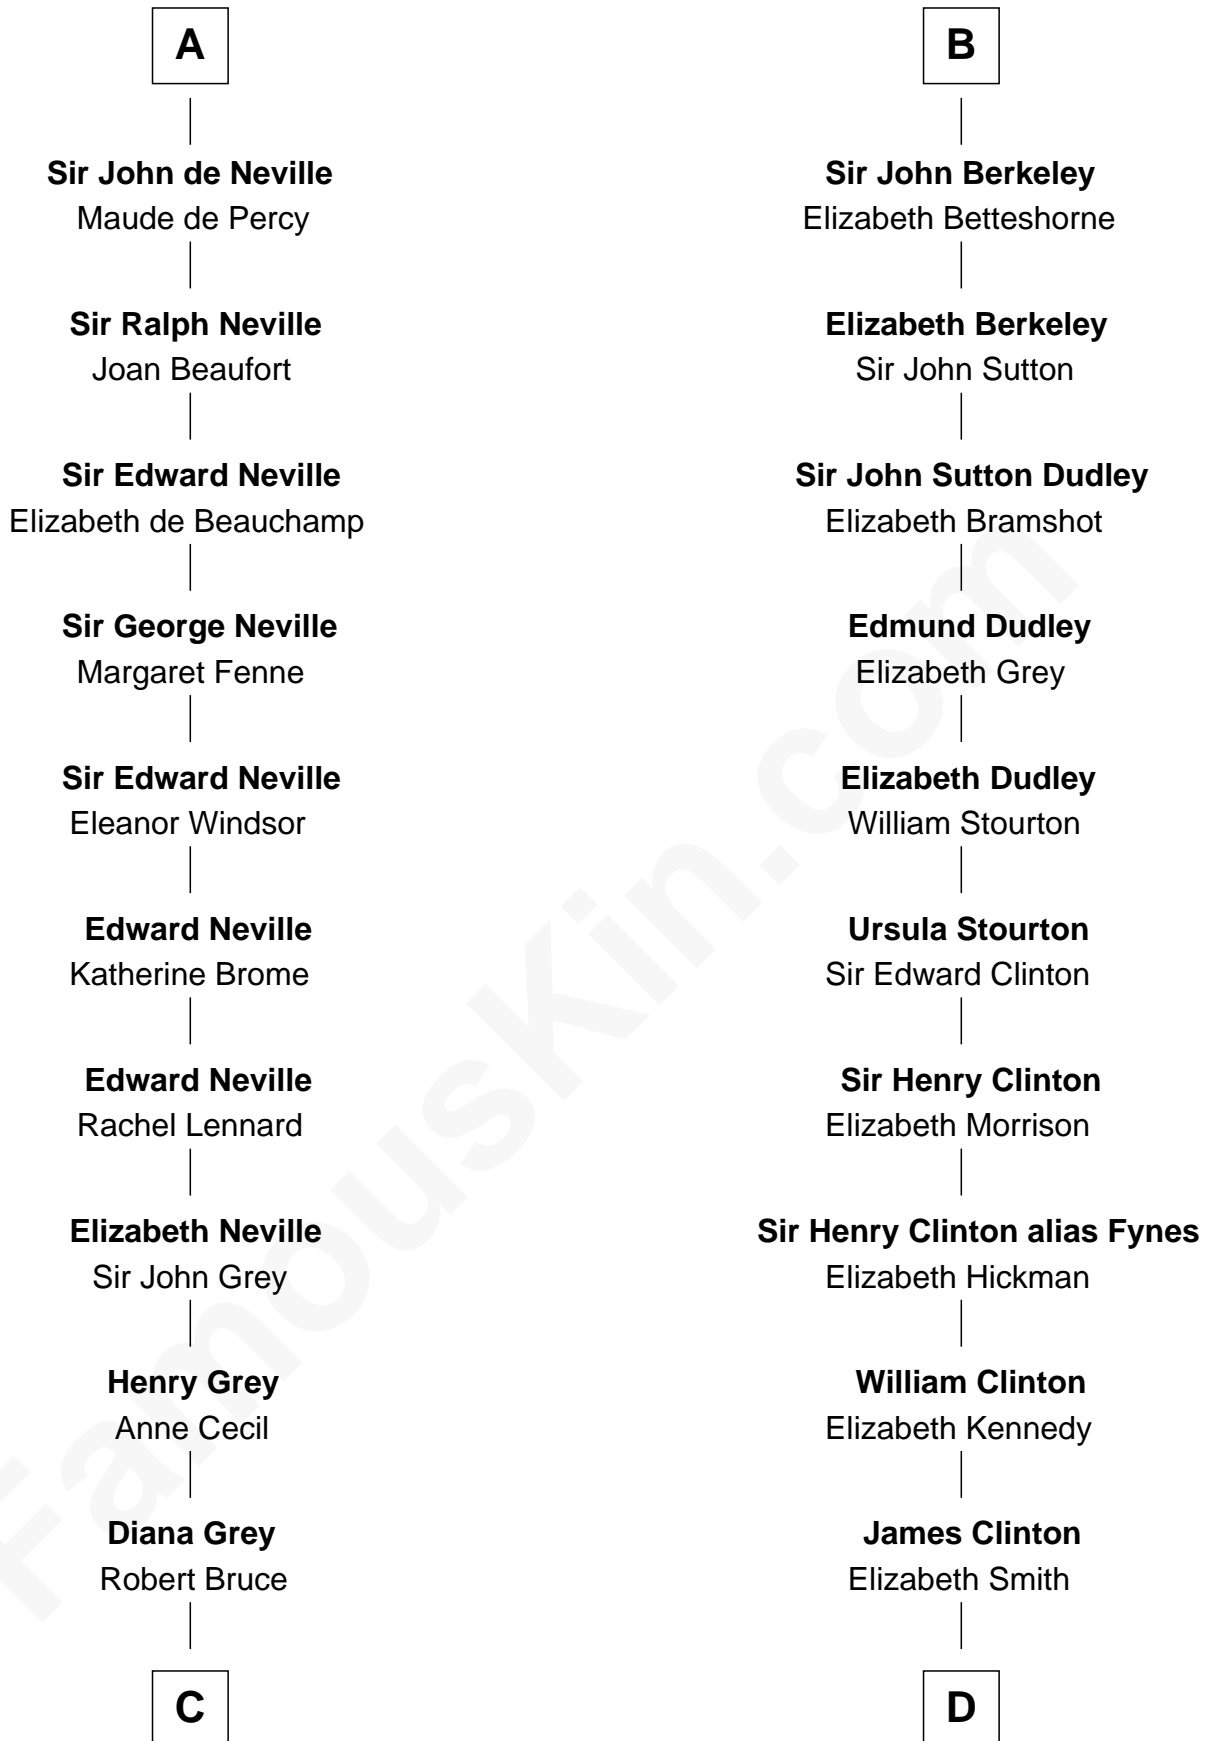

FamousKin.com

Relationship Chart of

Lt. Gen. James Brudenell

Leader of the "Charge of the Light Brigade"

18th cousin 3 times removed of

George Clinton

4th U.S. Vice President

Walter of Salisbury

C

Thomas Bruce
Elizabeth Seymour

Elizabeth Bruce
George Brudenell

Robert Brudenell
Anne Bishopp

Robert Brudenell
Penelope Anne Cooke

Lt. Gen. James Brudenell
Charge of the Light Brigade Leader

D

Charles Clinton
Elizabeth Denniston

George Clinton
4th U.S. Vice President

FamousKin.com