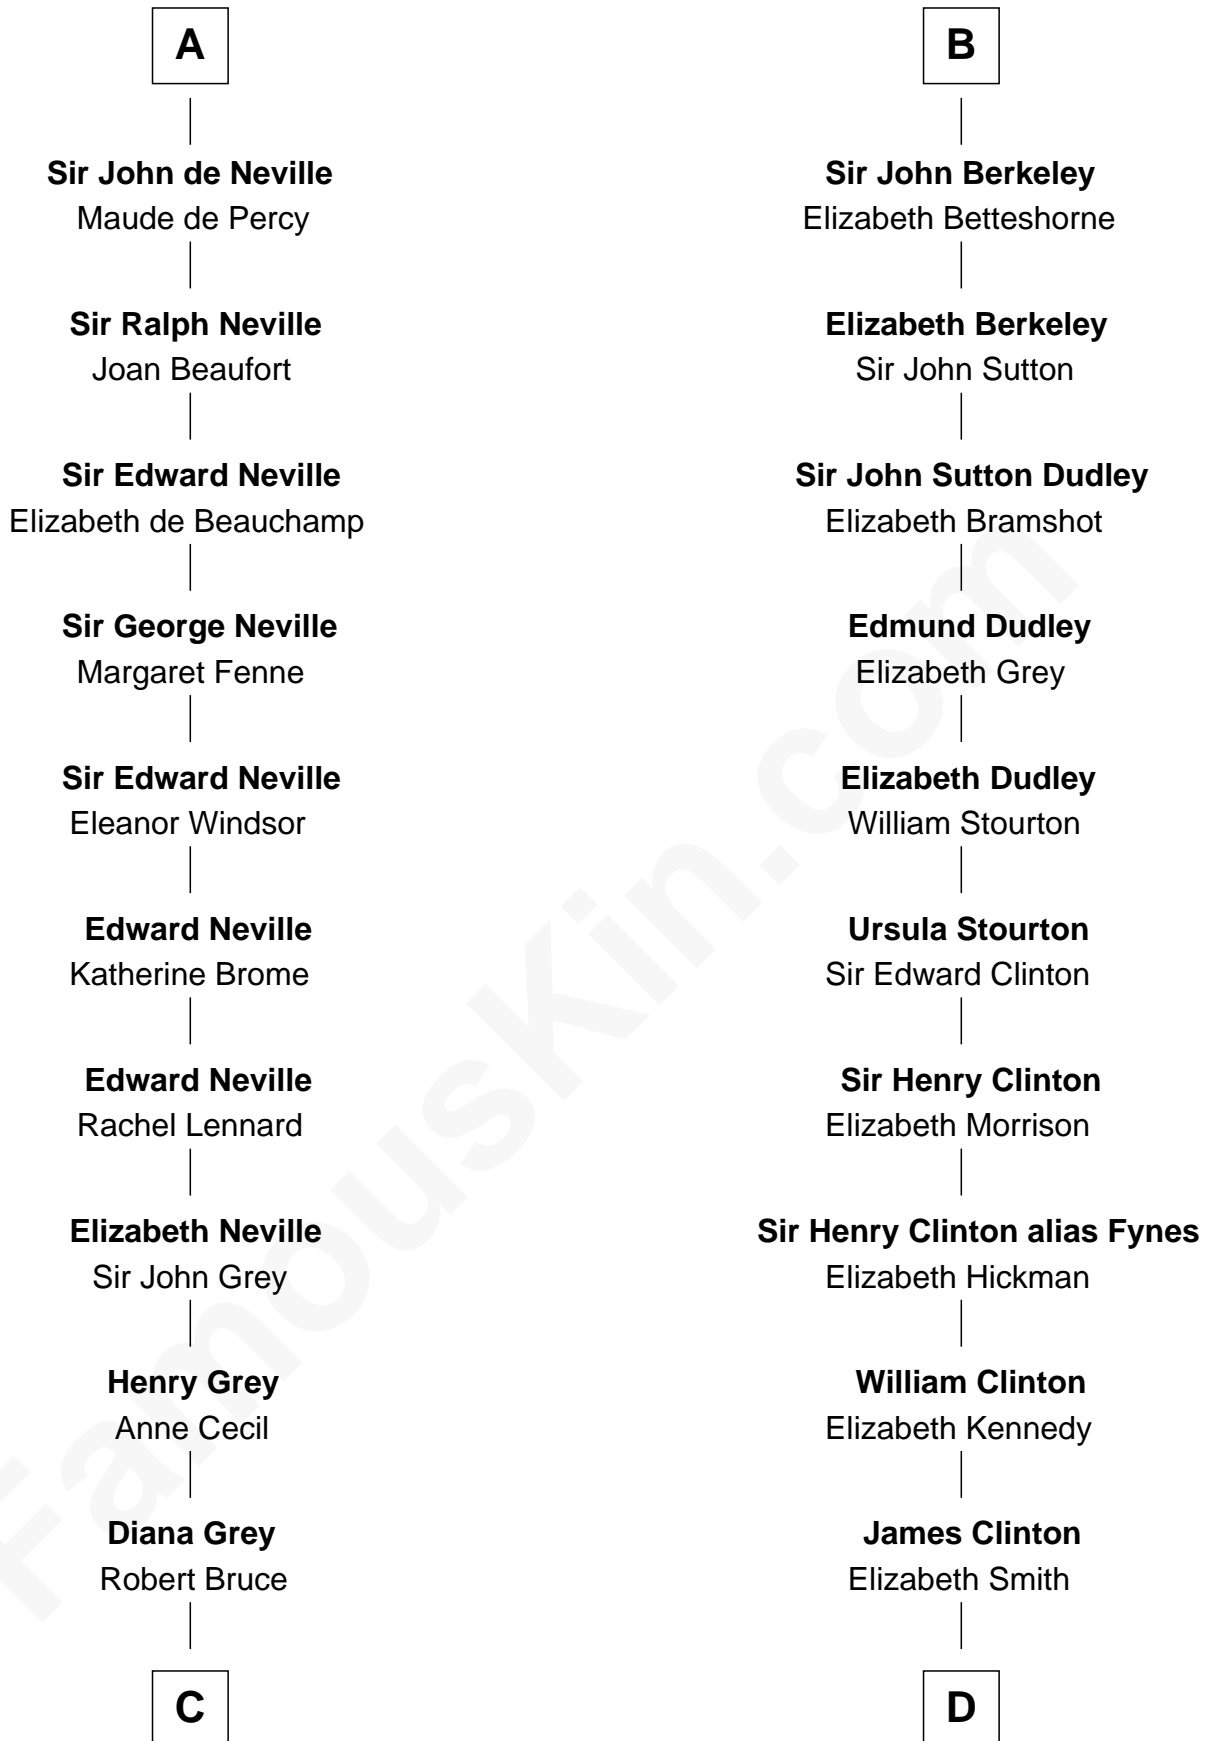

FamousKin.com

Relationship Chart of

Lt. Gen. James Brudenell

Leader of the "Charge of the Light Brigade"

18th cousin 3 times removed of

George Clinton

4th U.S. Vice President

Dermot MacMurrough

Mor O'Toole

C

Thomas Bruce
Elizabeth Seymour

Elizabeth Bruce
George Brudenell

Robert Brudenell
Anne Bishopp

Robert Brudenell
Penelope Anne Cooke

Lt. Gen. James Brudenell
Charge of the Light Brigade Leader

D

Charles Clinton
Elizabeth Denniston

George Clinton
4th U.S. Vice President

FamousKin.com