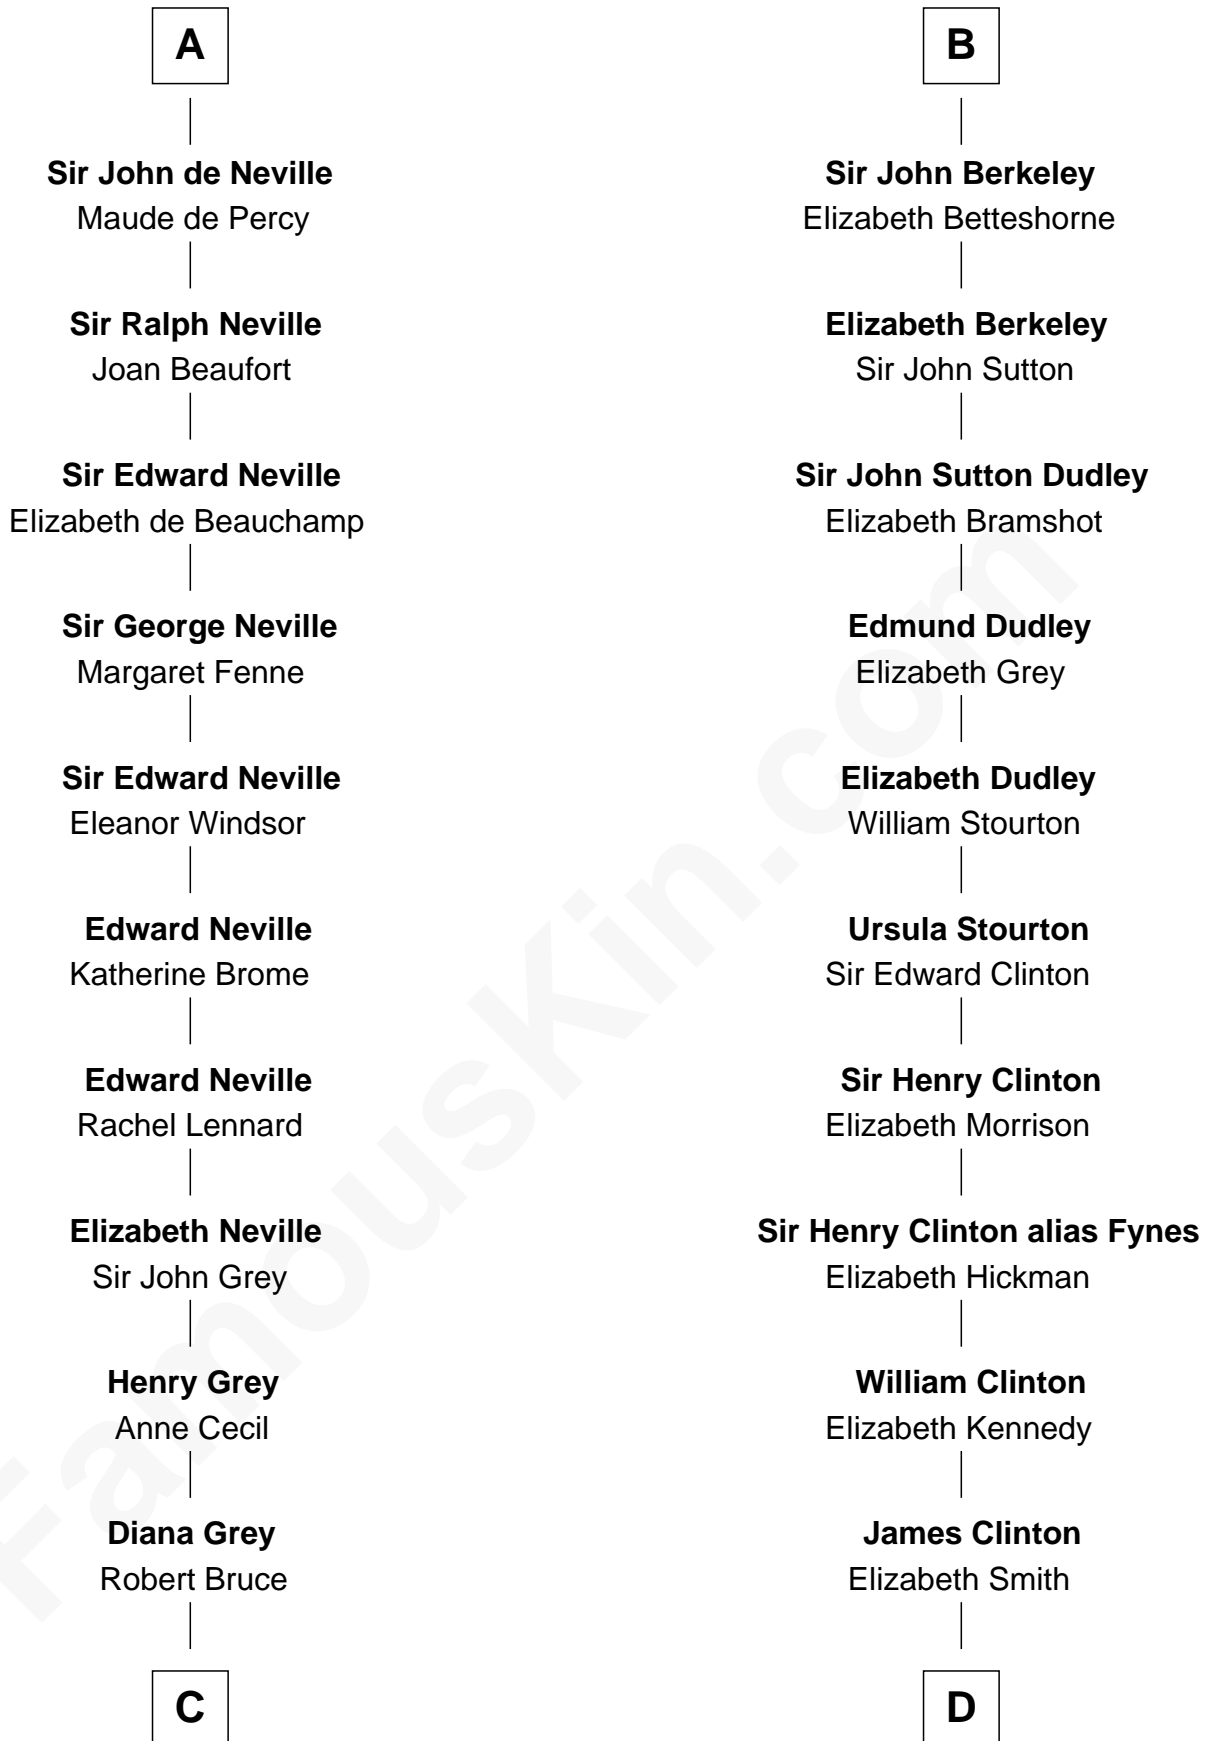

FamousKin.com

Relationship Chart of

Lt. Gen. James Brudenell

Leader of the "Charge of the Light Brigade"

18th cousin 3 times removed of

George Clinton

4th U.S. Vice President

Gilbert Fitzgilbert de Clare

Isabel de Beaumont

C

Thomas Bruce
Elizabeth Seymour

Elizabeth Bruce
George Brudenell

Robert Brudenell
Anne Bishopp

Robert Brudenell
Penelope Anne Cooke

Lt. Gen. James Brudenell
Charge of the Light Brigade Leader

D

Charles Clinton
Elizabeth Denniston

George Clinton
4th U.S. Vice President

FamousKin.com