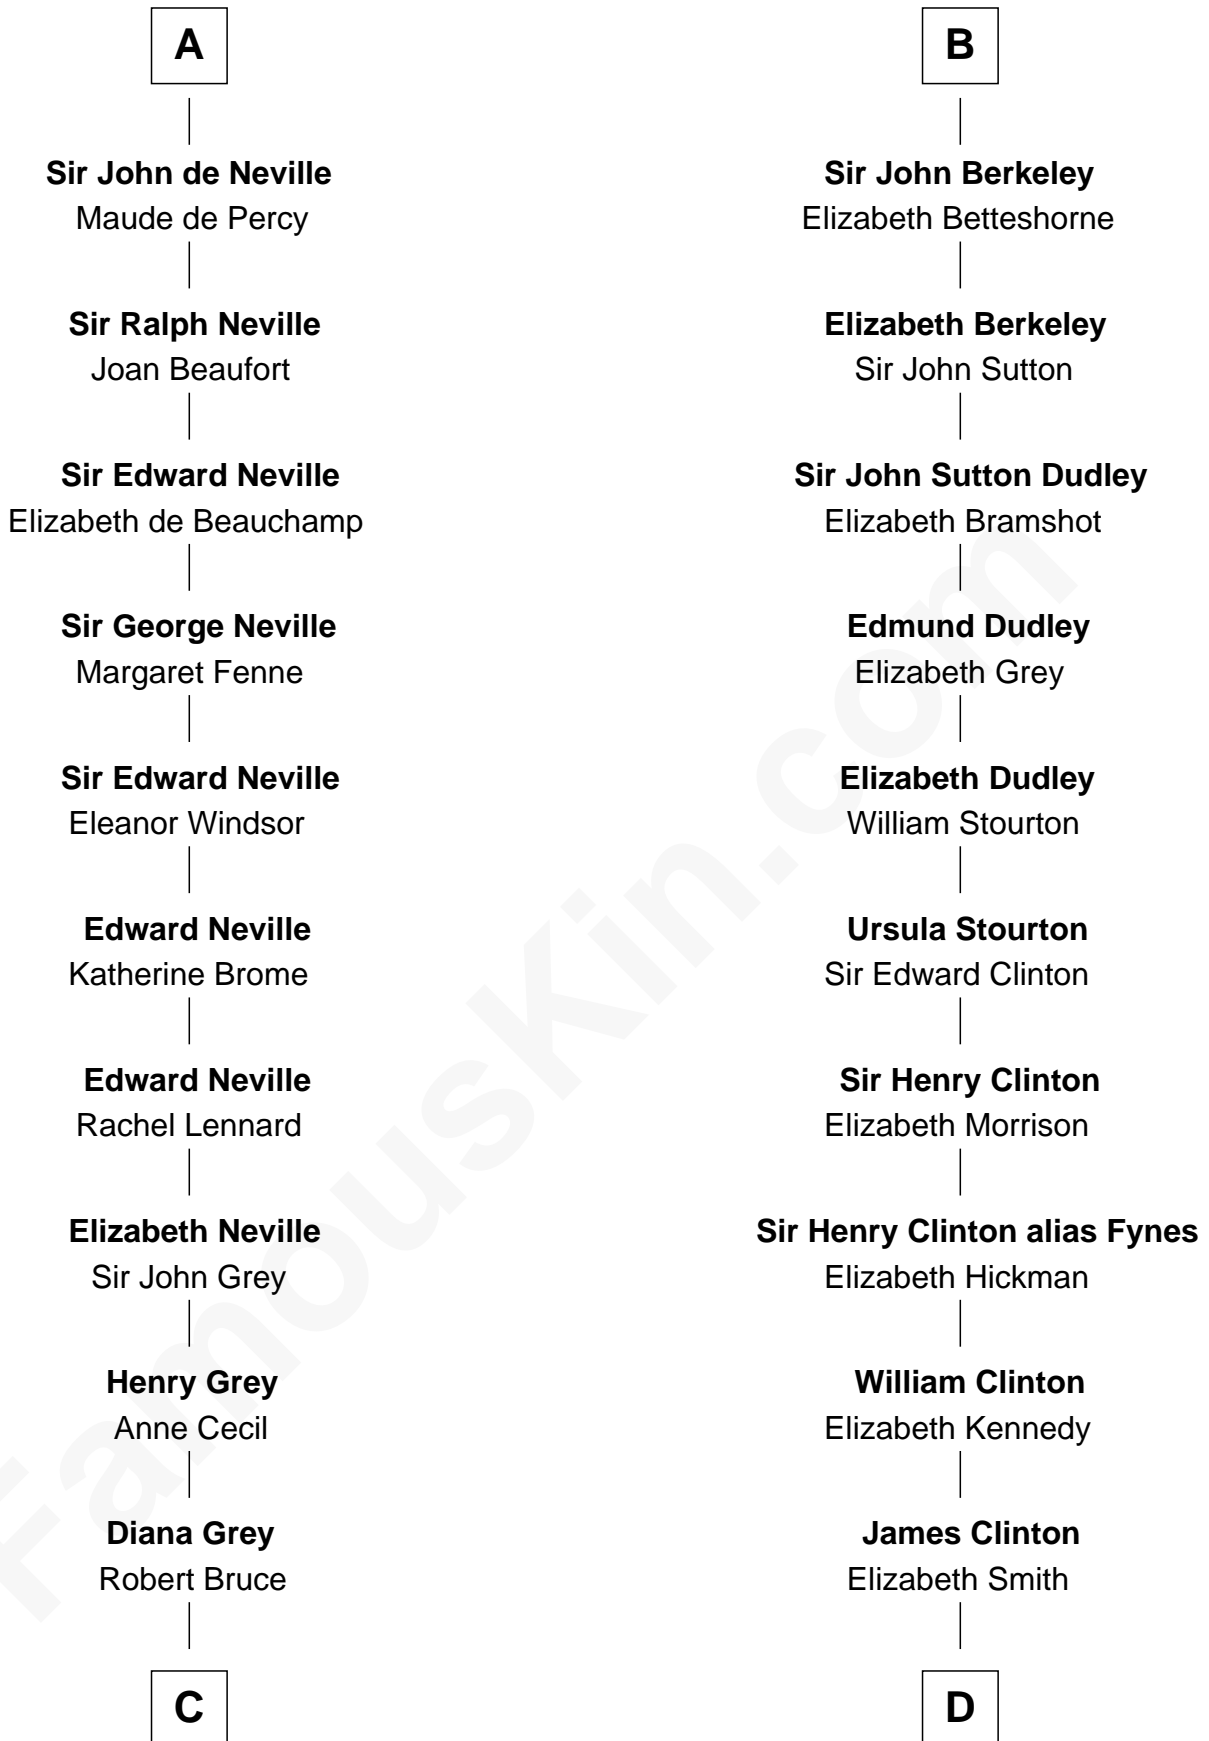

# FamousKin.com Relationship Chart of

**Lt. Gen. James Brudenell**

*Leader of the "Charge of the Light Brigade"*

18th cousin 3 times removed of

**George Clinton**

*4th U.S. Vice President*

**Robert of Gloucester**

Mabel FitzHamon

**C**

**Thomas Bruce**  
Elizabeth Seymour

**Elizabeth Bruce**  
George Brudenell

**Robert Brudenell**  
Anne Bishopp

**Robert Brudenell**  
Penelope Anne Cooke

**Lt. Gen. James Brudenell**  
*Charge of the Light Brigade Leader*

**D**

**Charles Clinton**  
Elizabeth Denniston

**George Clinton**  
*4th U.S. Vice President*

FamousKin.com