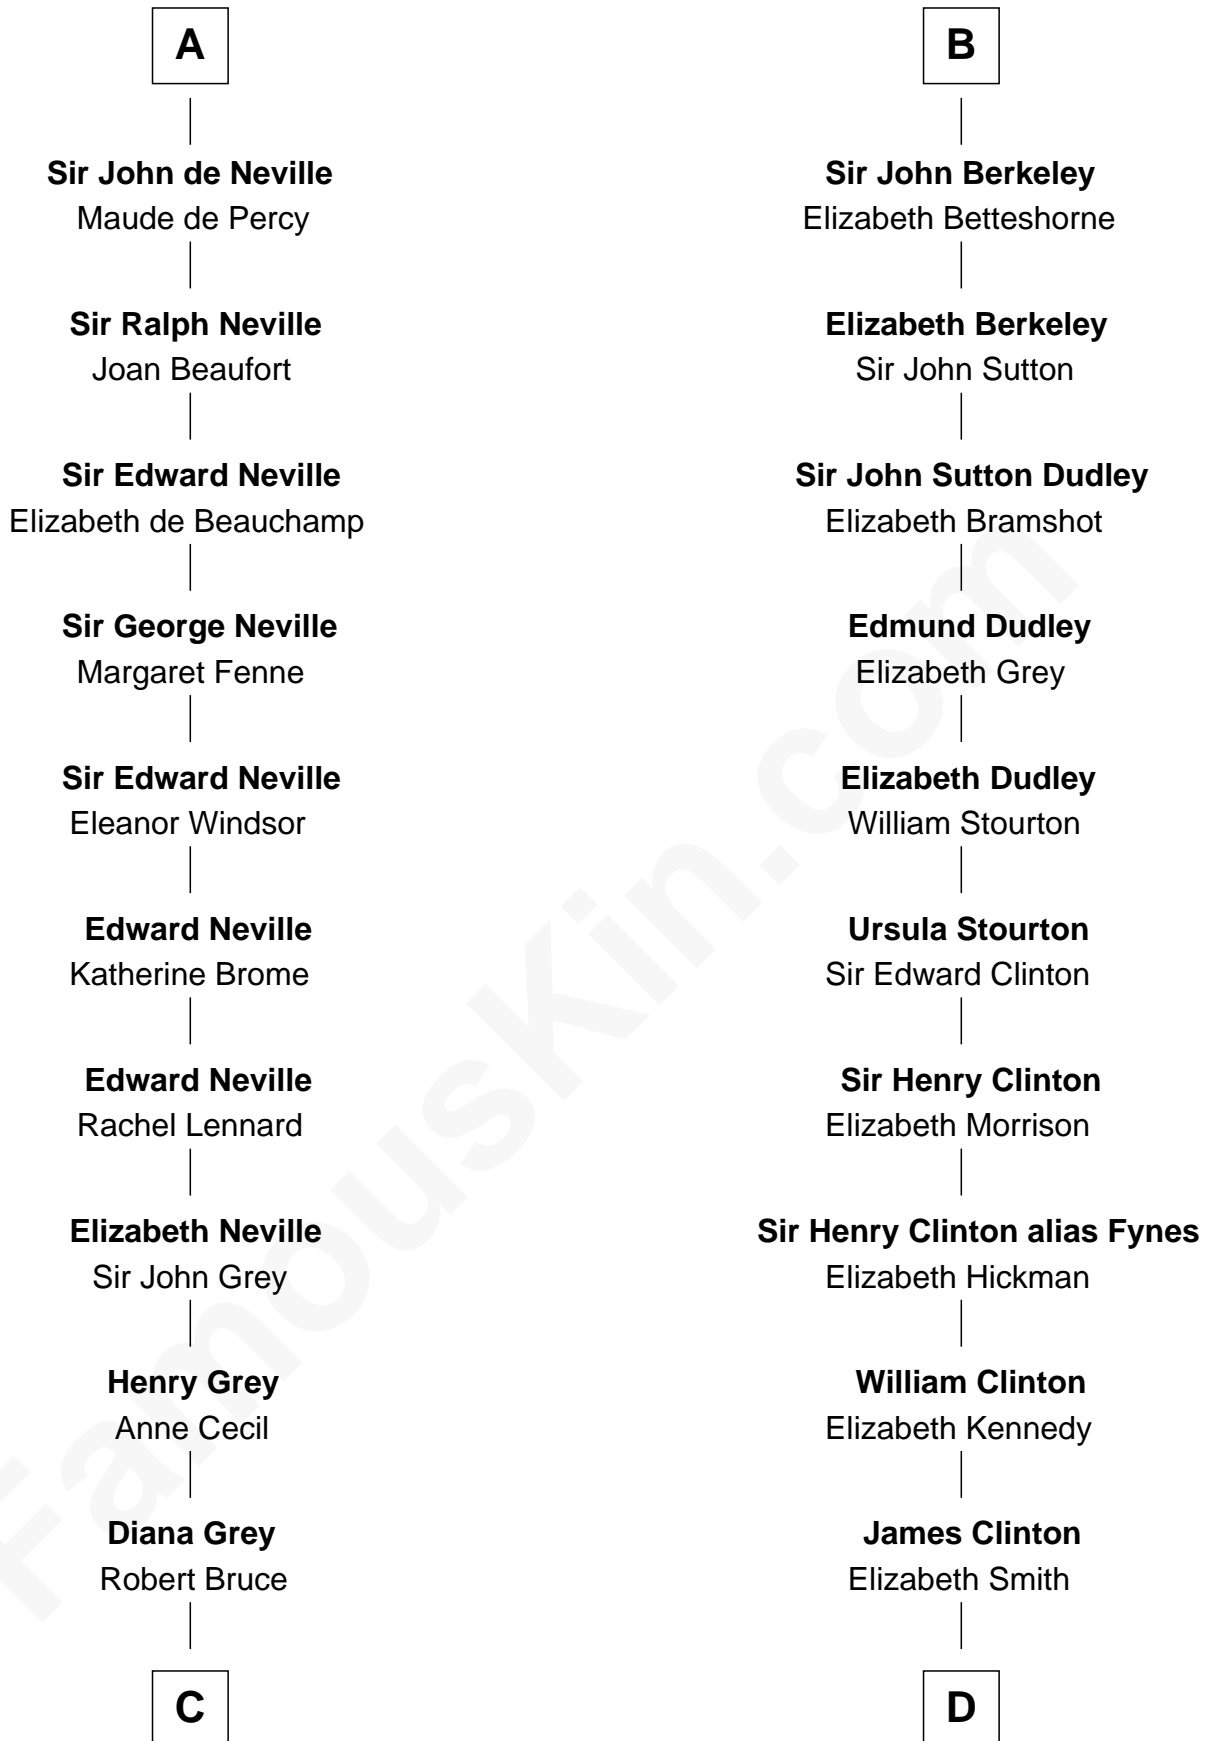

FamousKin.com

Relationship Chart of

Lt. Gen. James Brudenell

Leader of the "Charge of the Light Brigade"

18th cousin 3 times removed of

George Clinton

4th U.S. Vice President

C

Thomas Bruce
Elizabeth Seymour

Elizabeth Bruce
George Brudenell

Robert Brudenell
Anne Bishopp

Robert Brudenell
Penelope Anne Cooke

Lt. Gen. James Brudenell
Charge of the Light Brigade Leader

D

Charles Clinton
Elizabeth Denniston

George Clinton
4th U.S. Vice President

FamousKin.com