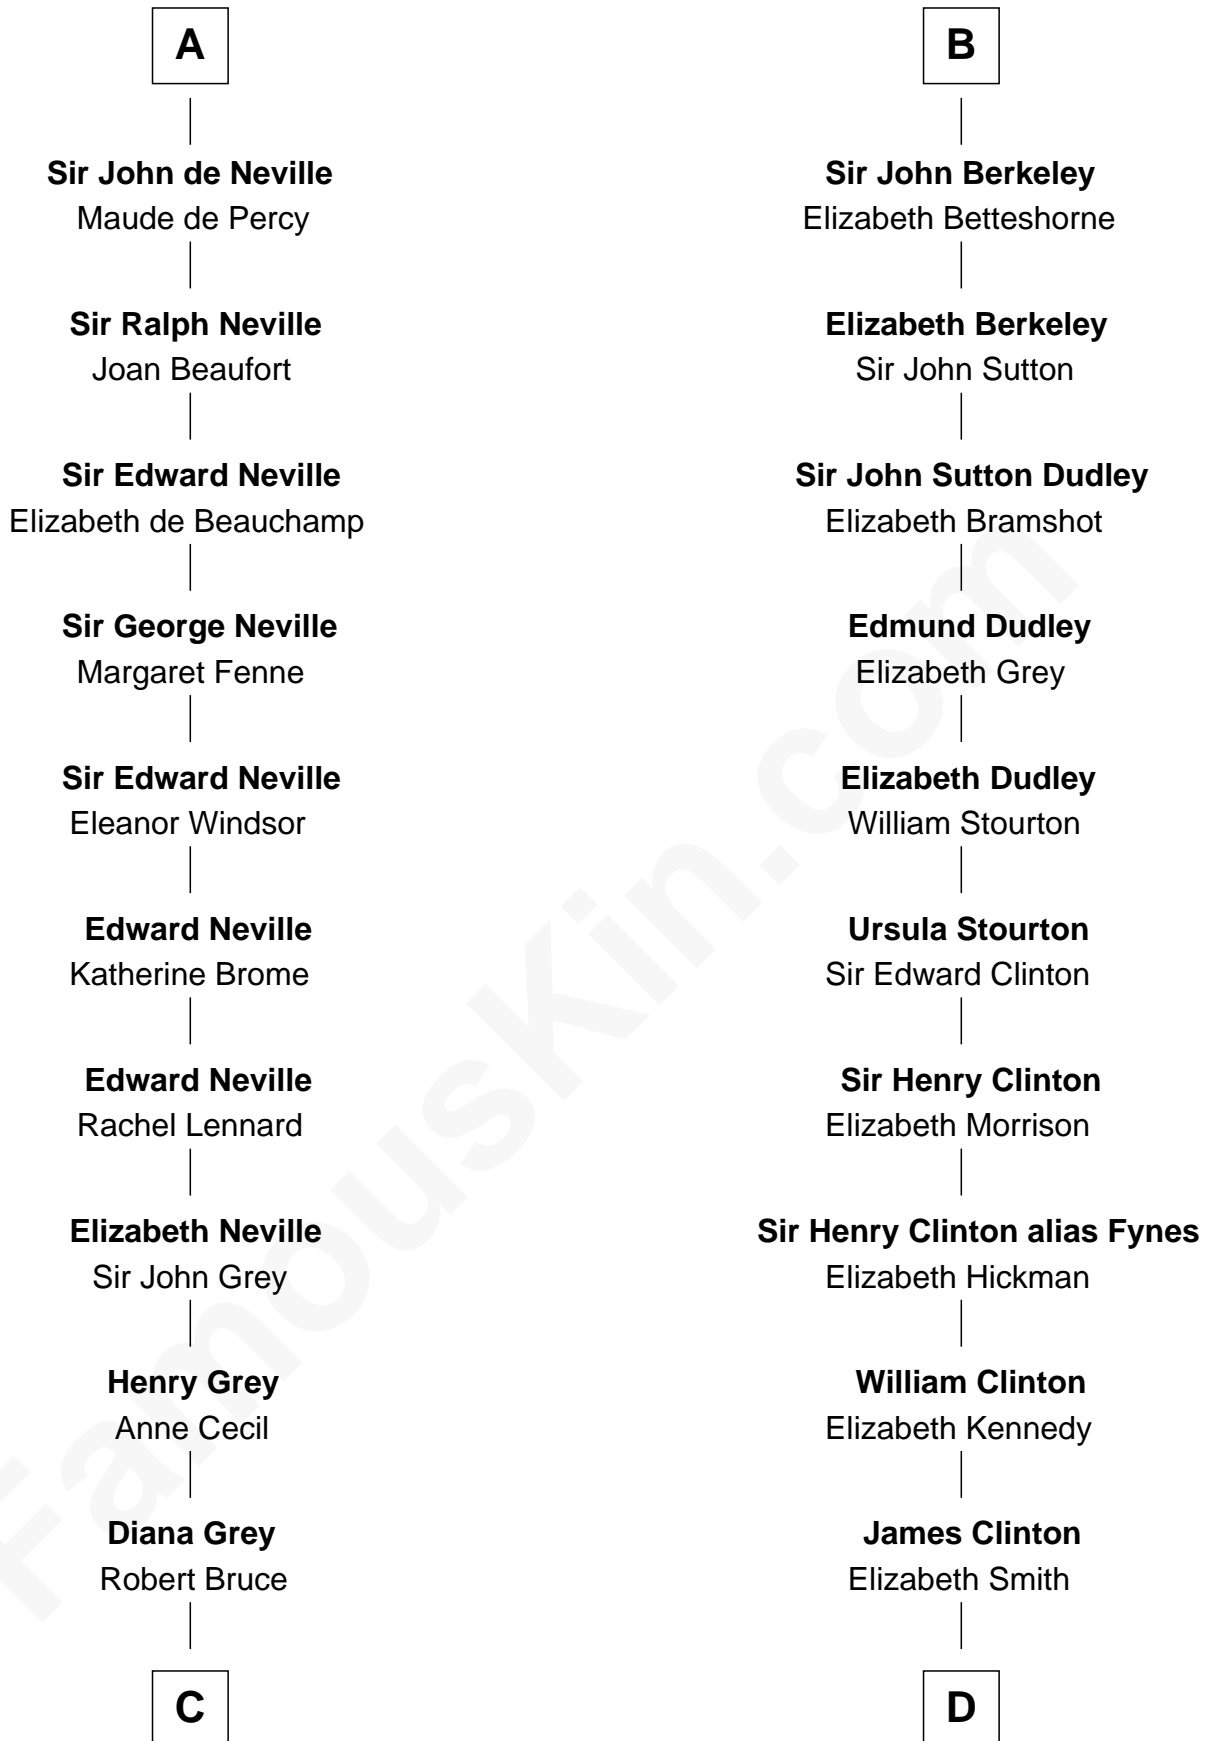

## Relationship Chart of

**Lt. Gen. James Brudenell**

*Leader of the "Charge of the Light Brigade"*

18th cousin 3 times removed of

**George Clinton**

*4th U.S. Vice President*

**Saher I de Quincy**

Maud de St. Liz

**C**

**Thomas Bruce**  
Elizabeth Seymour

**Elizabeth Bruce**  
George Brudenell

**Robert Brudenell**  
Anne Bishopp

**Robert Brudenell**  
Penelope Anne Cooke

**Lt. Gen. James Brudenell**  
*Charge of the Light Brigade Leader*

**D**

**Charles Clinton**  
Elizabeth Denniston

**George Clinton**  
*4th U.S. Vice President*

FamousKin.com