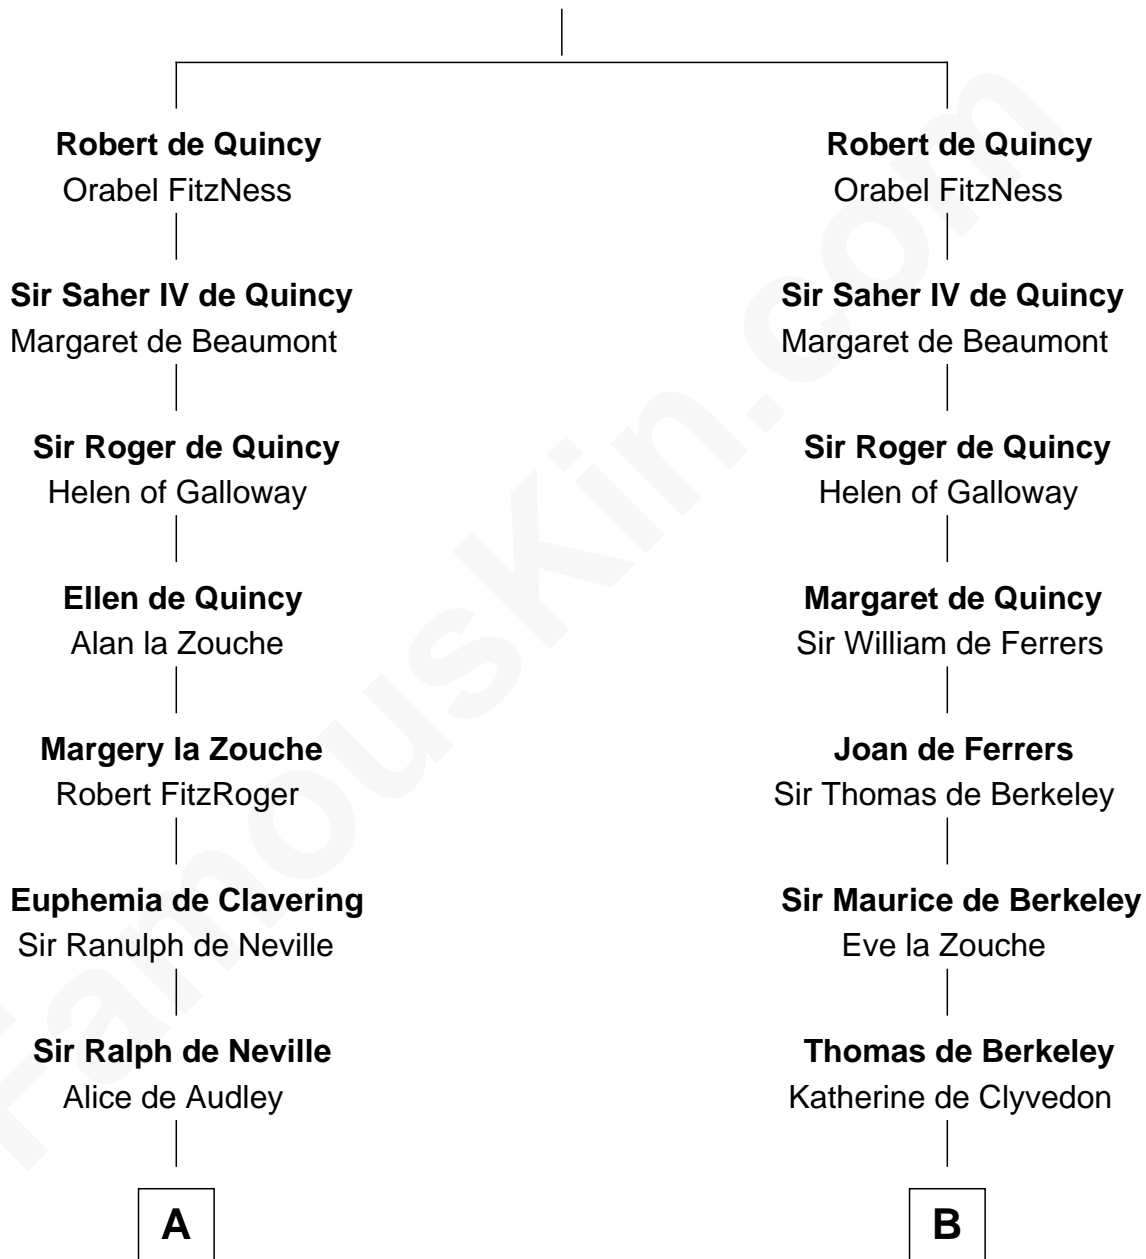

## Relationship Chart of

**Lt. Gen. James Brudenell**

*Leader of the "Charge of the Light Brigade"*

18th cousin 3 times removed of

**George Clinton**

*4th U.S. Vice President*

**Saher I de Quincy**

Maud de St. Liz

**C**

**Thomas Bruce**  
Elizabeth Seymour

**Elizabeth Bruce**  
George Brudenell

**Robert Brudenell**  
Anne Bishopp

**Robert Brudenell**  
Penelope Anne Cooke

**Lt. Gen. James Brudenell**  
*Charge of the Light Brigade Leader*

**D**

**Charles Clinton**  
Elizabeth Denniston

**George Clinton**  
*4th U.S. Vice President*

FamousKin.com