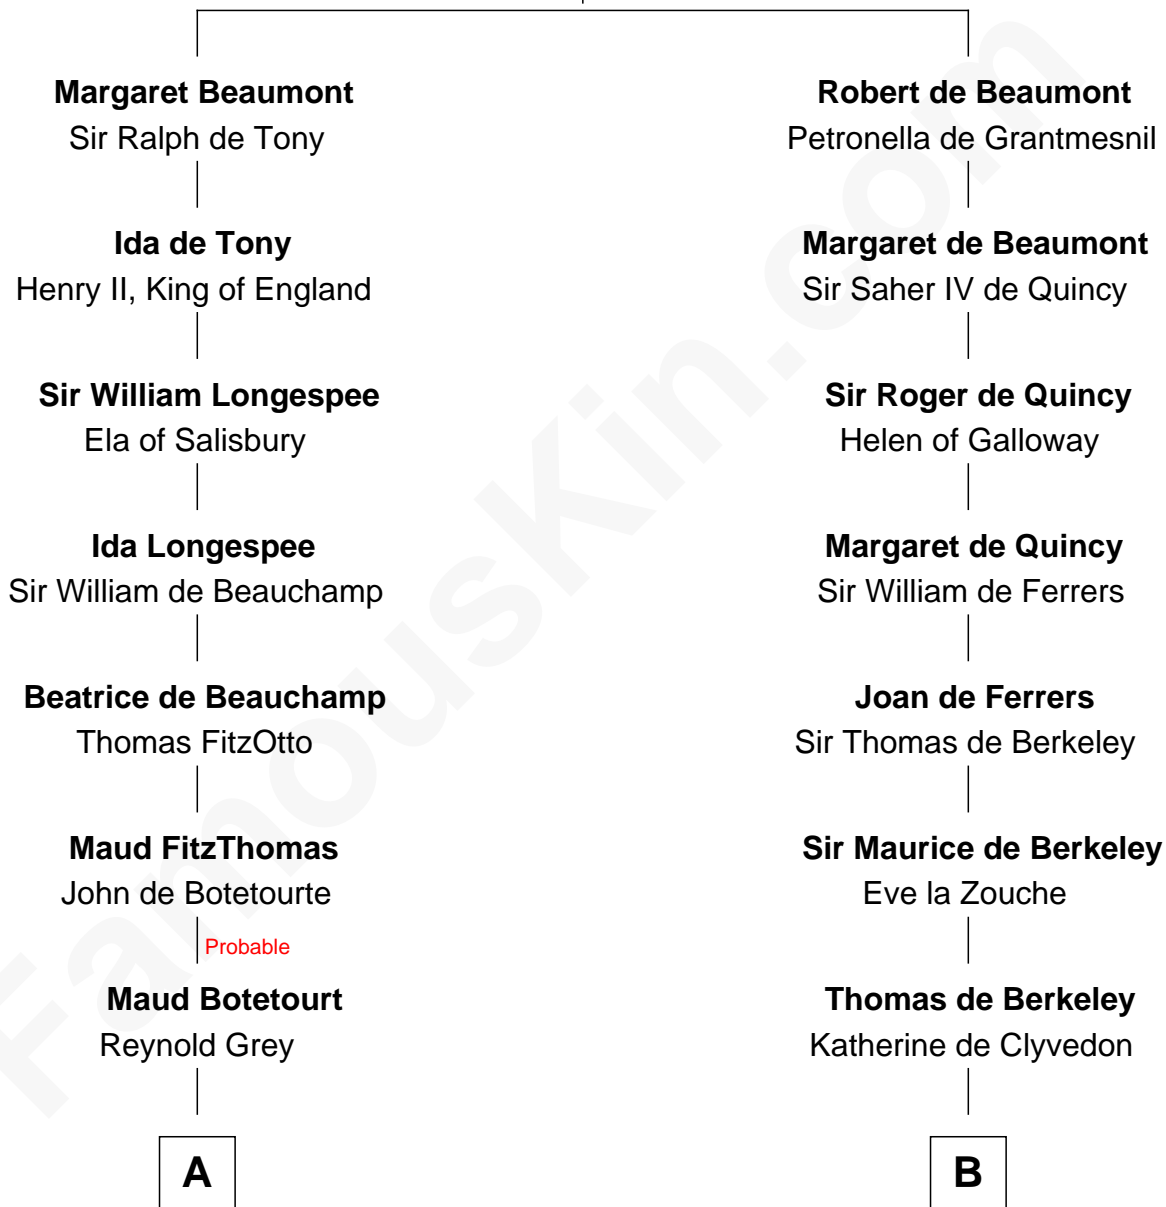

Robert de Beaumont

Amicia de Gael