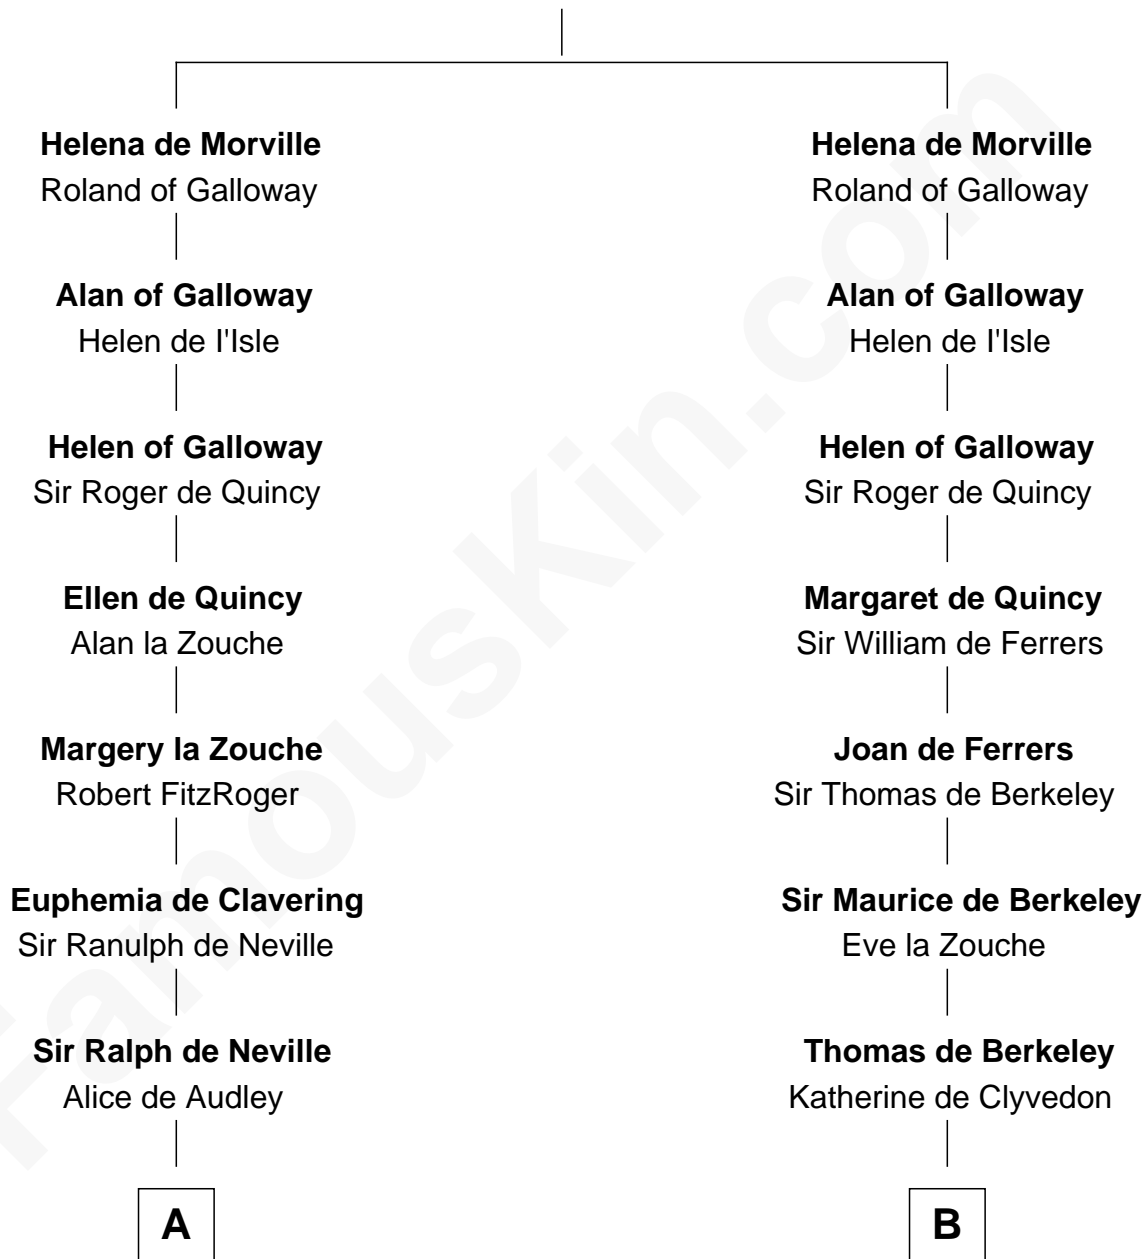

## Relationship Chart of

**Lt. Gen. James Brudenell**

*Leader of the "Charge of the Light Brigade"*

18th cousin 3 times removed of

**George Clinton**

*4th U.S. Vice President*

**Richard de Morville**

*Avice of Lancaster*

**C**

**Thomas Bruce**  
Elizabeth Seymour

**Elizabeth Bruce**  
George Brudenell

**Robert Brudenell**  
Anne Bishopp

**Robert Brudenell**  
Penelope Anne Cooke

**Lt. Gen. James Brudenell**  
*Charge of the Light Brigade Leader*

**D**

**Charles Clinton**  
Elizabeth Denniston

**George Clinton**  
*4th U.S. Vice President*

FamousKin.com