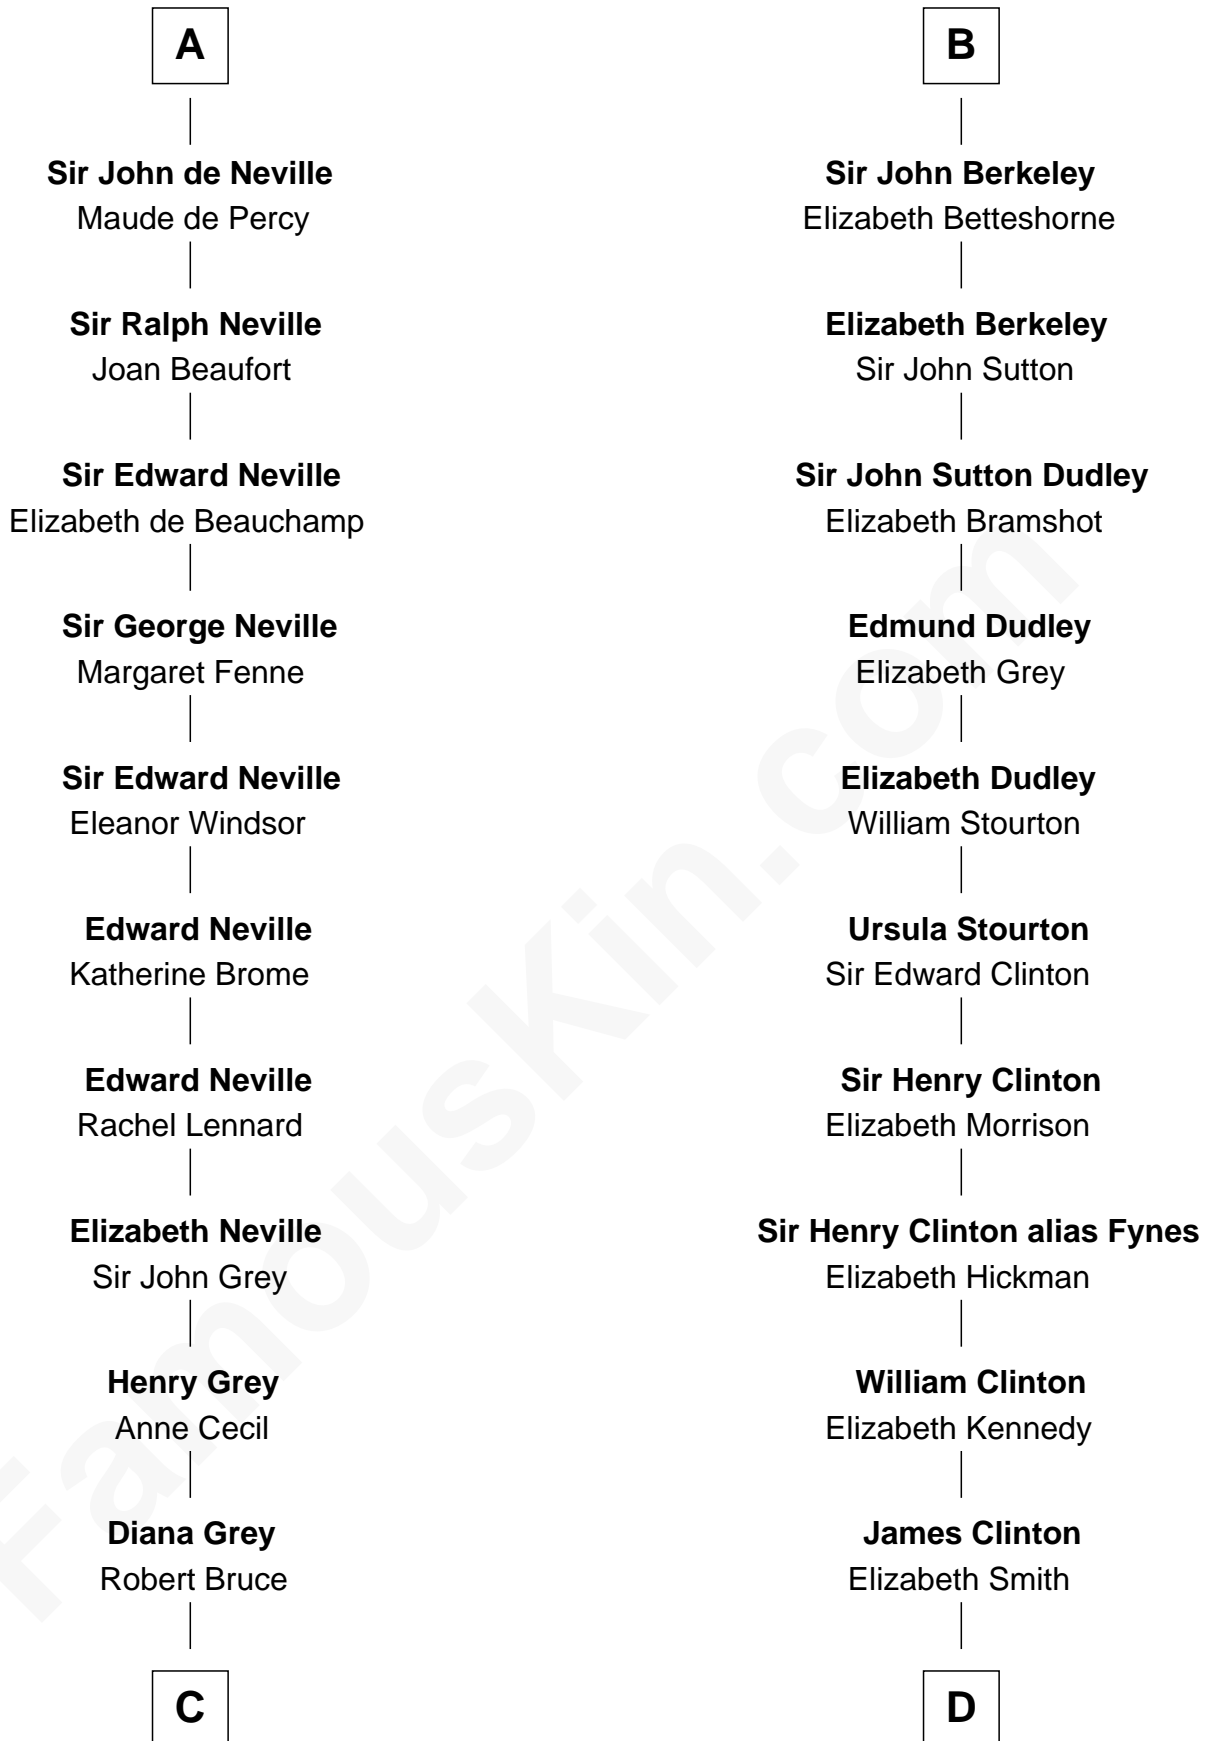

## Relationship Chart of

**Lt. Gen. James Brudenell**

*Leader of the "Charge of the Light Brigade"*

18th cousin 3 times removed of

**George Clinton**

*4th U.S. Vice President*

**Richard de Morville**

*Avice of Lancaster*

**C**

**Thomas Bruce**  
Elizabeth Seymour

**Elizabeth Bruce**  
George Brudenell

**Robert Brudenell**  
Anne Bishopp

**Robert Brudenell**  
Penelope Anne Cooke

**Lt. Gen. James Brudenell**  
*Charge of the Light Brigade Leader*

**D**

**Charles Clinton**  
Elizabeth Denniston

**George Clinton**  
*4th U.S. Vice President*

FamousKin.com