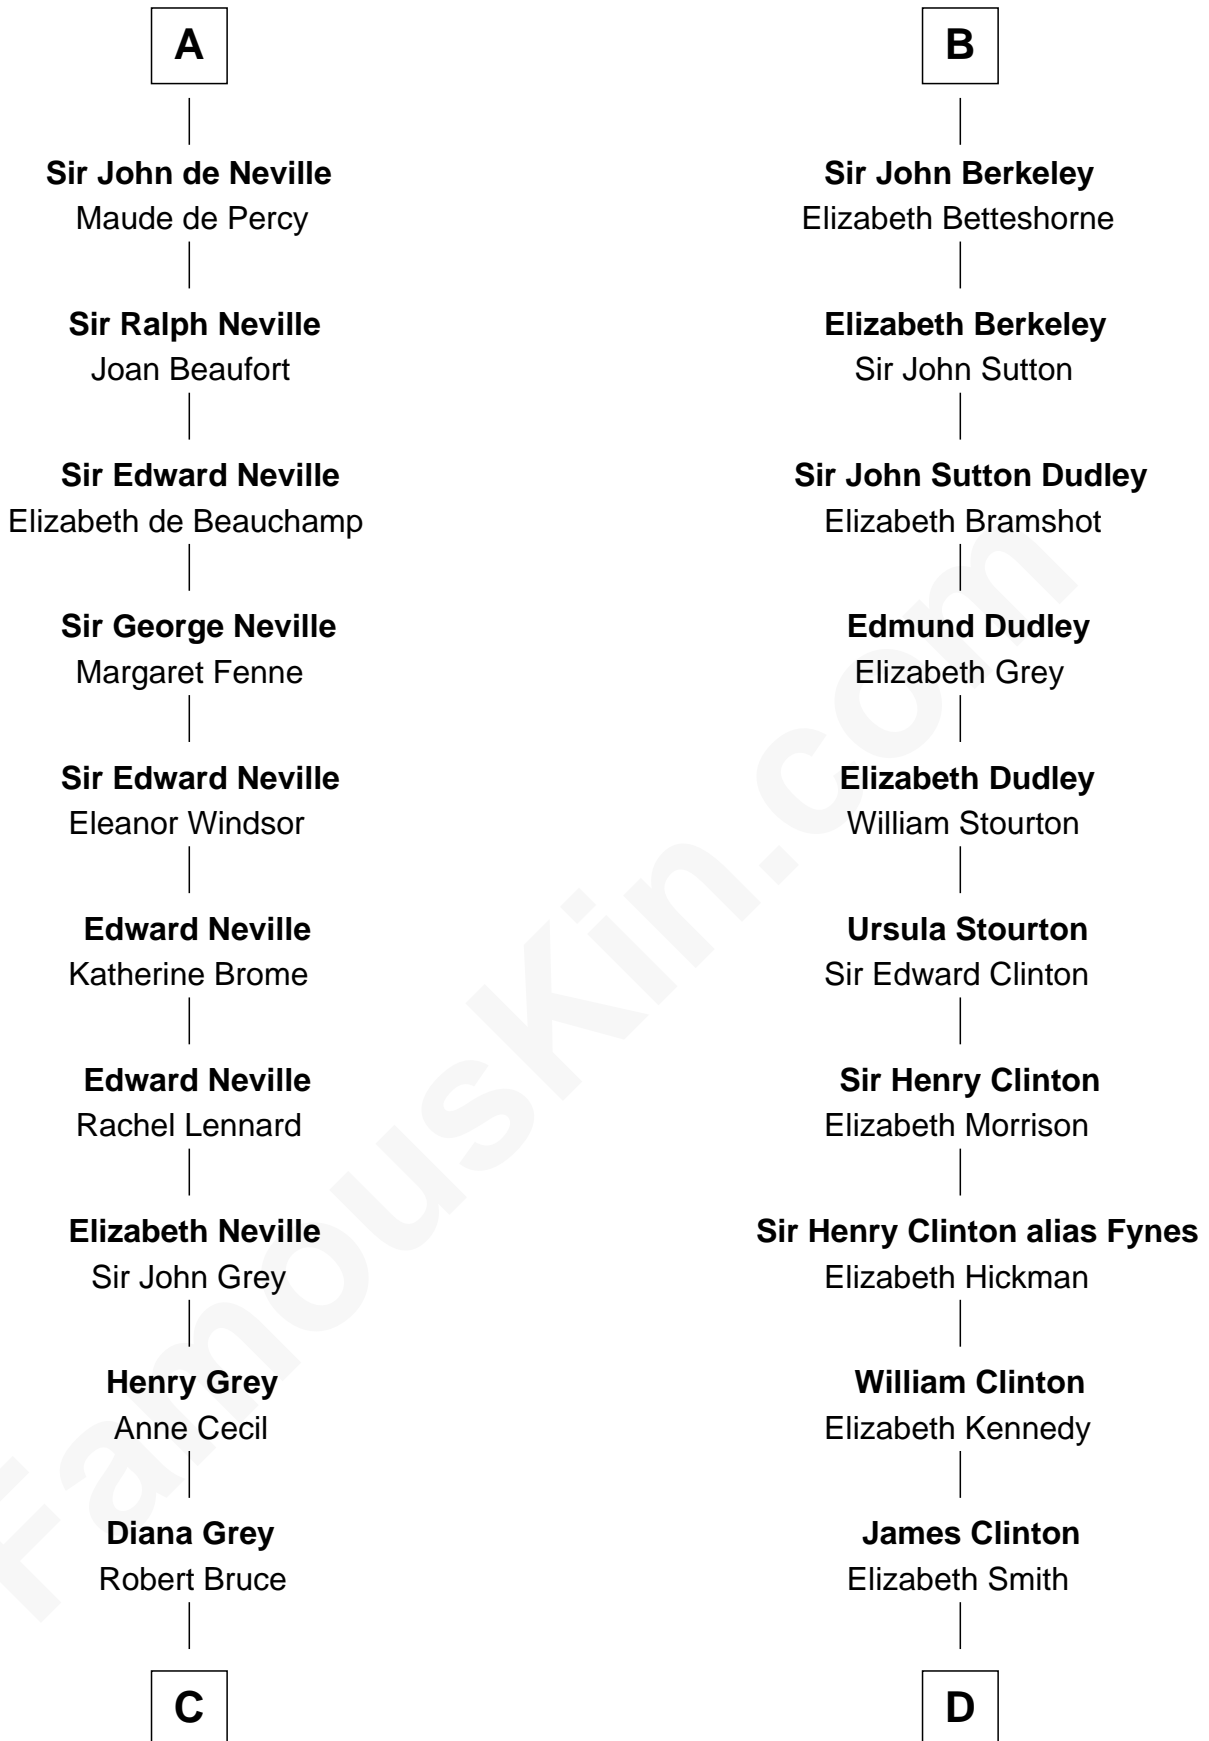

FamousKin.com

Relationship Chart of

Lt. Gen. James Brudenell

Leader of the "Charge of the Light Brigade"

18th cousin 3 times removed of

George Clinton

4th U.S. Vice President

Uhtred of Galloway

Gunnild of Dunbar

C

Thomas Bruce
Elizabeth Seymour

Elizabeth Bruce
George Brudenell

Robert Brudenell
Anne Bishopp

Robert Brudenell
Penelope Anne Cooke

Lt. Gen. James Brudenell
Charge of the Light Brigade Leader

D

Charles Clinton
Elizabeth Denniston

George Clinton
4th U.S. Vice President

FamousKin.com