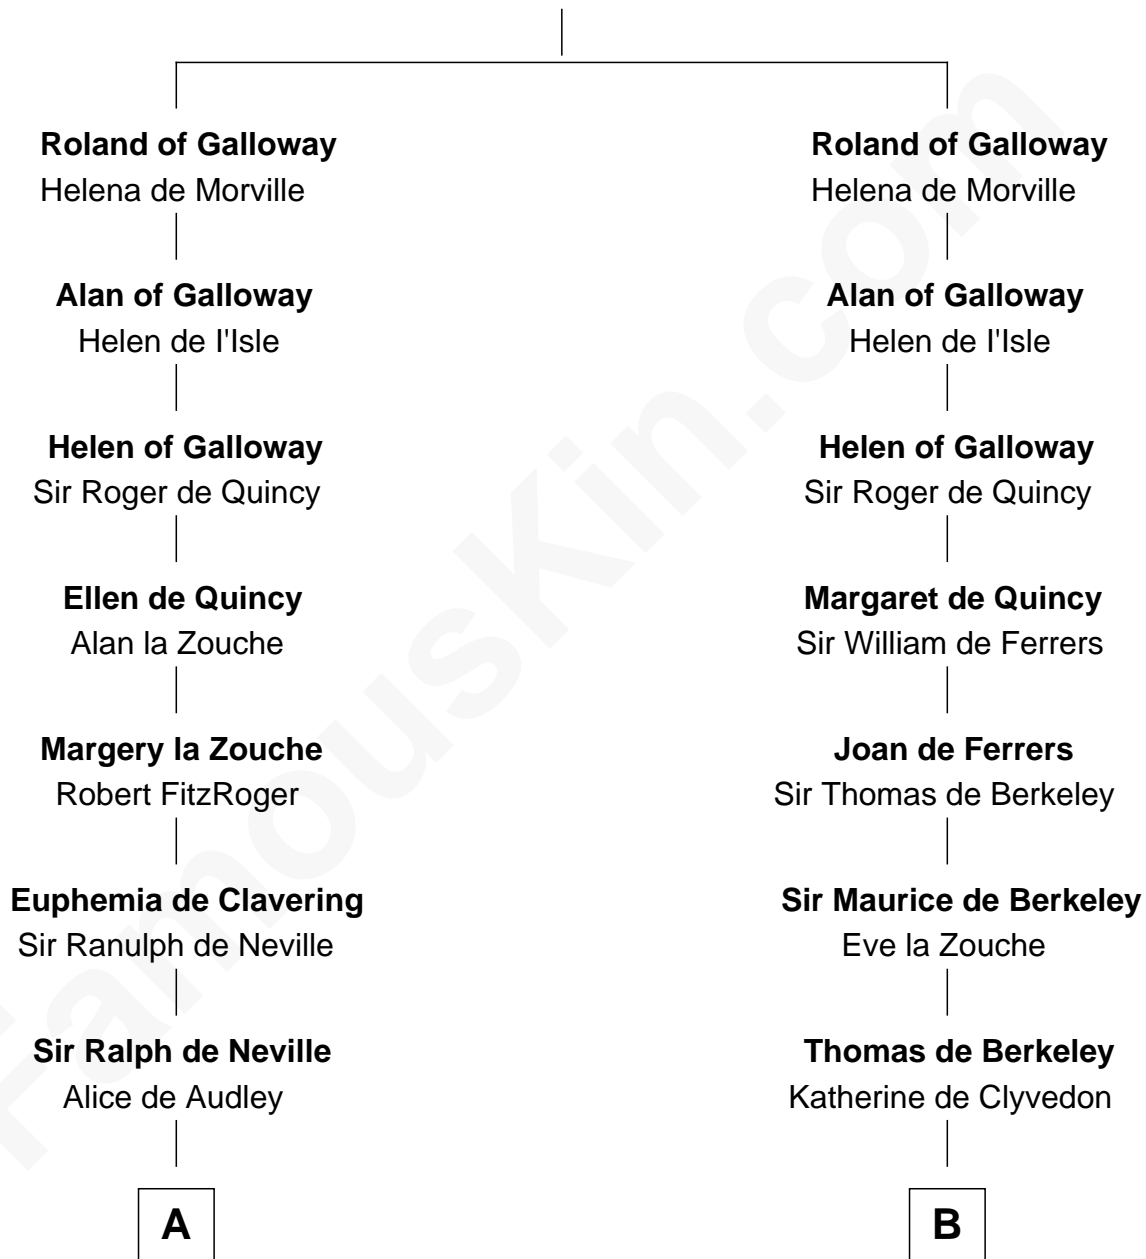

FamousKin.com

Relationship Chart of

Lt. Gen. James Brudenell

Leader of the "Charge of the Light Brigade"

18th cousin 3 times removed of

George Clinton

4th U.S. Vice President

Uhtred of Galloway

Gunnild of Dunbar

C

Thomas Bruce
Elizabeth Seymour

Elizabeth Bruce
George Brudenell

Robert Brudenell
Anne Bishopp

Robert Brudenell
Penelope Anne Cooke

Lt. Gen. James Brudenell
Charge of the Light Brigade Leader

D

Charles Clinton
Elizabeth Denniston

George Clinton
4th U.S. Vice President

FamousKin.com