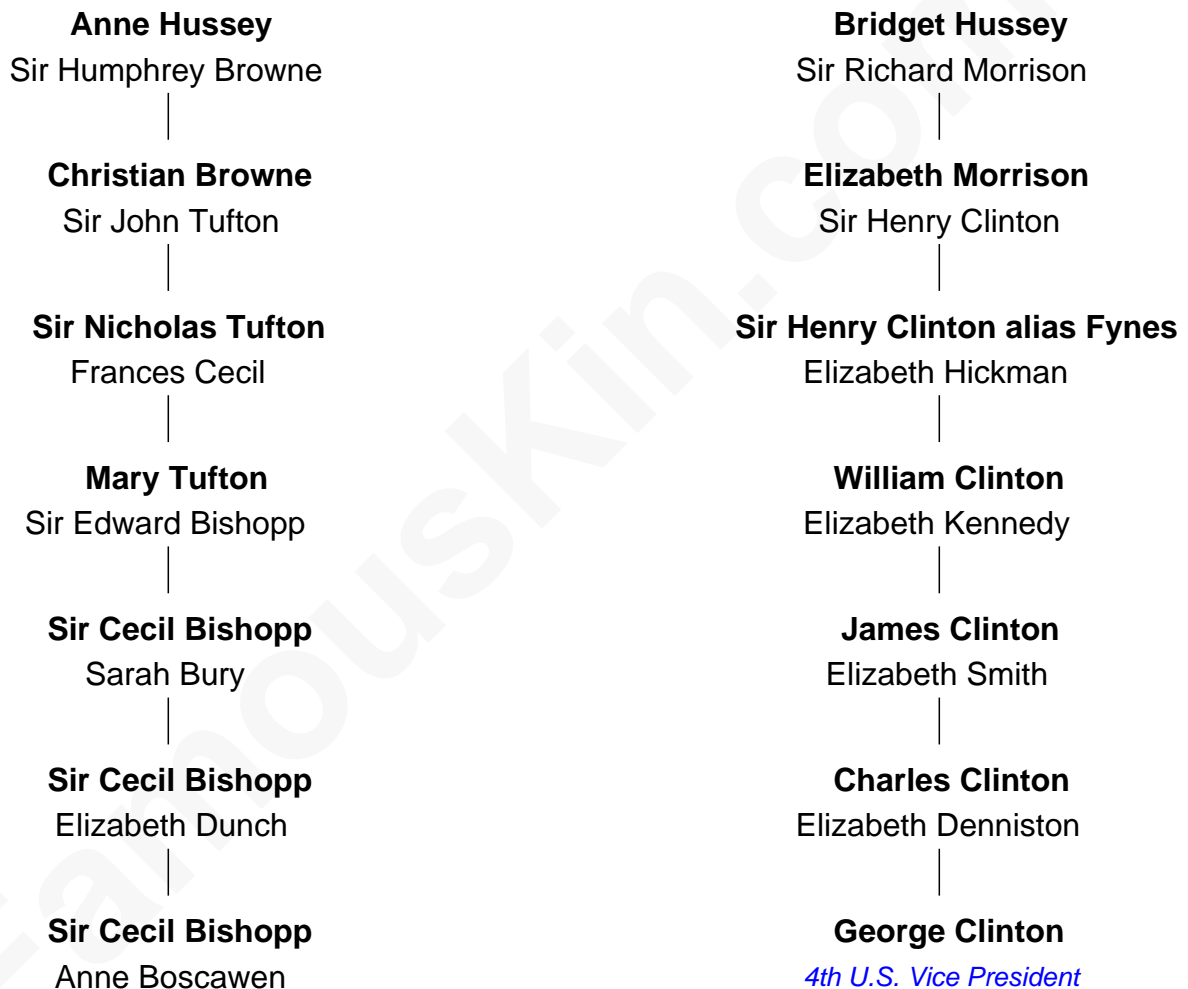

FamousKin.com

Relationship Chart of

Lt. Gen. James Brudenell

Leader of the "Charge of the Light Brigade"

6th cousin 3 times removed of

George Clinton

4th U.S. Vice President

Sir John Hussey

Anne Grey

A

A

—
Anne Bishopp
Robert Brudenell

—
Robert Brudenell
Penelope Anne Cooke

—
Lt. Gen. James Brudenell
Charge of the Light Brigade Leader

FamousKin.com