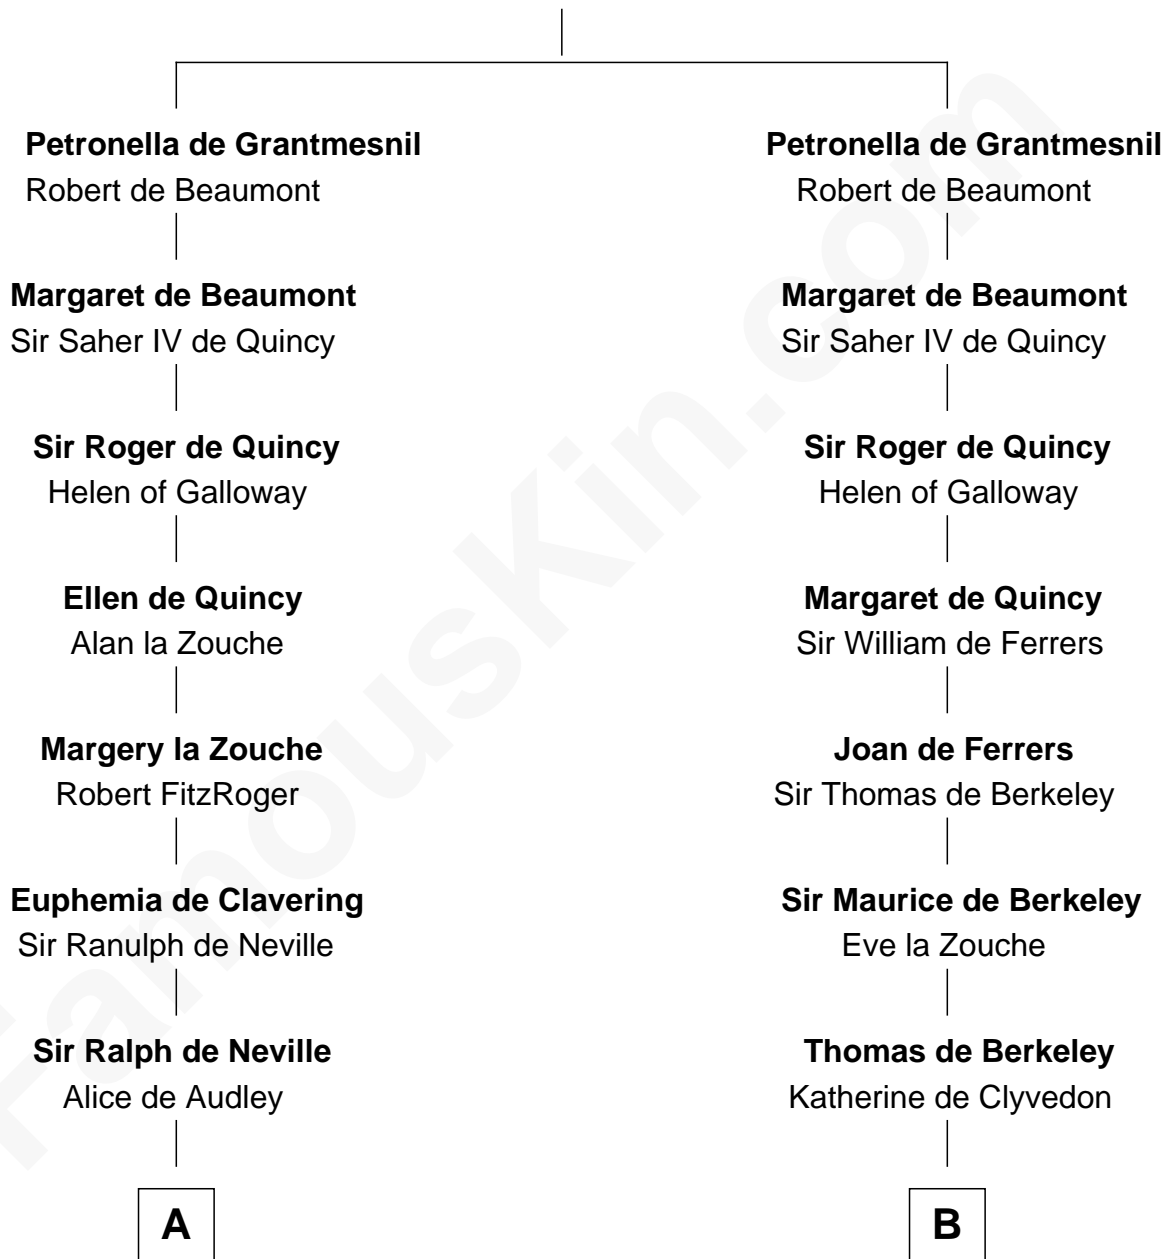

FamousKin.com

Relationship Chart of

Lt. Gen. James Brudenell

Leader of the "Charge of the Light Brigade"

18th cousin 3 times removed of

George Clinton

4th U.S. Vice President

Hugh de Grantmesnil

C

Thomas Bruce
Elizabeth Seymour

Elizabeth Bruce
George Brudenell

Robert Brudenell
Anne Bishopp

Robert Brudenell
Penelope Anne Cooke

Lt. Gen. James Brudenell
Charge of the Light Brigade Leader

D

Charles Clinton
Elizabeth Denniston

George Clinton
4th U.S. Vice President

FamousKin.com