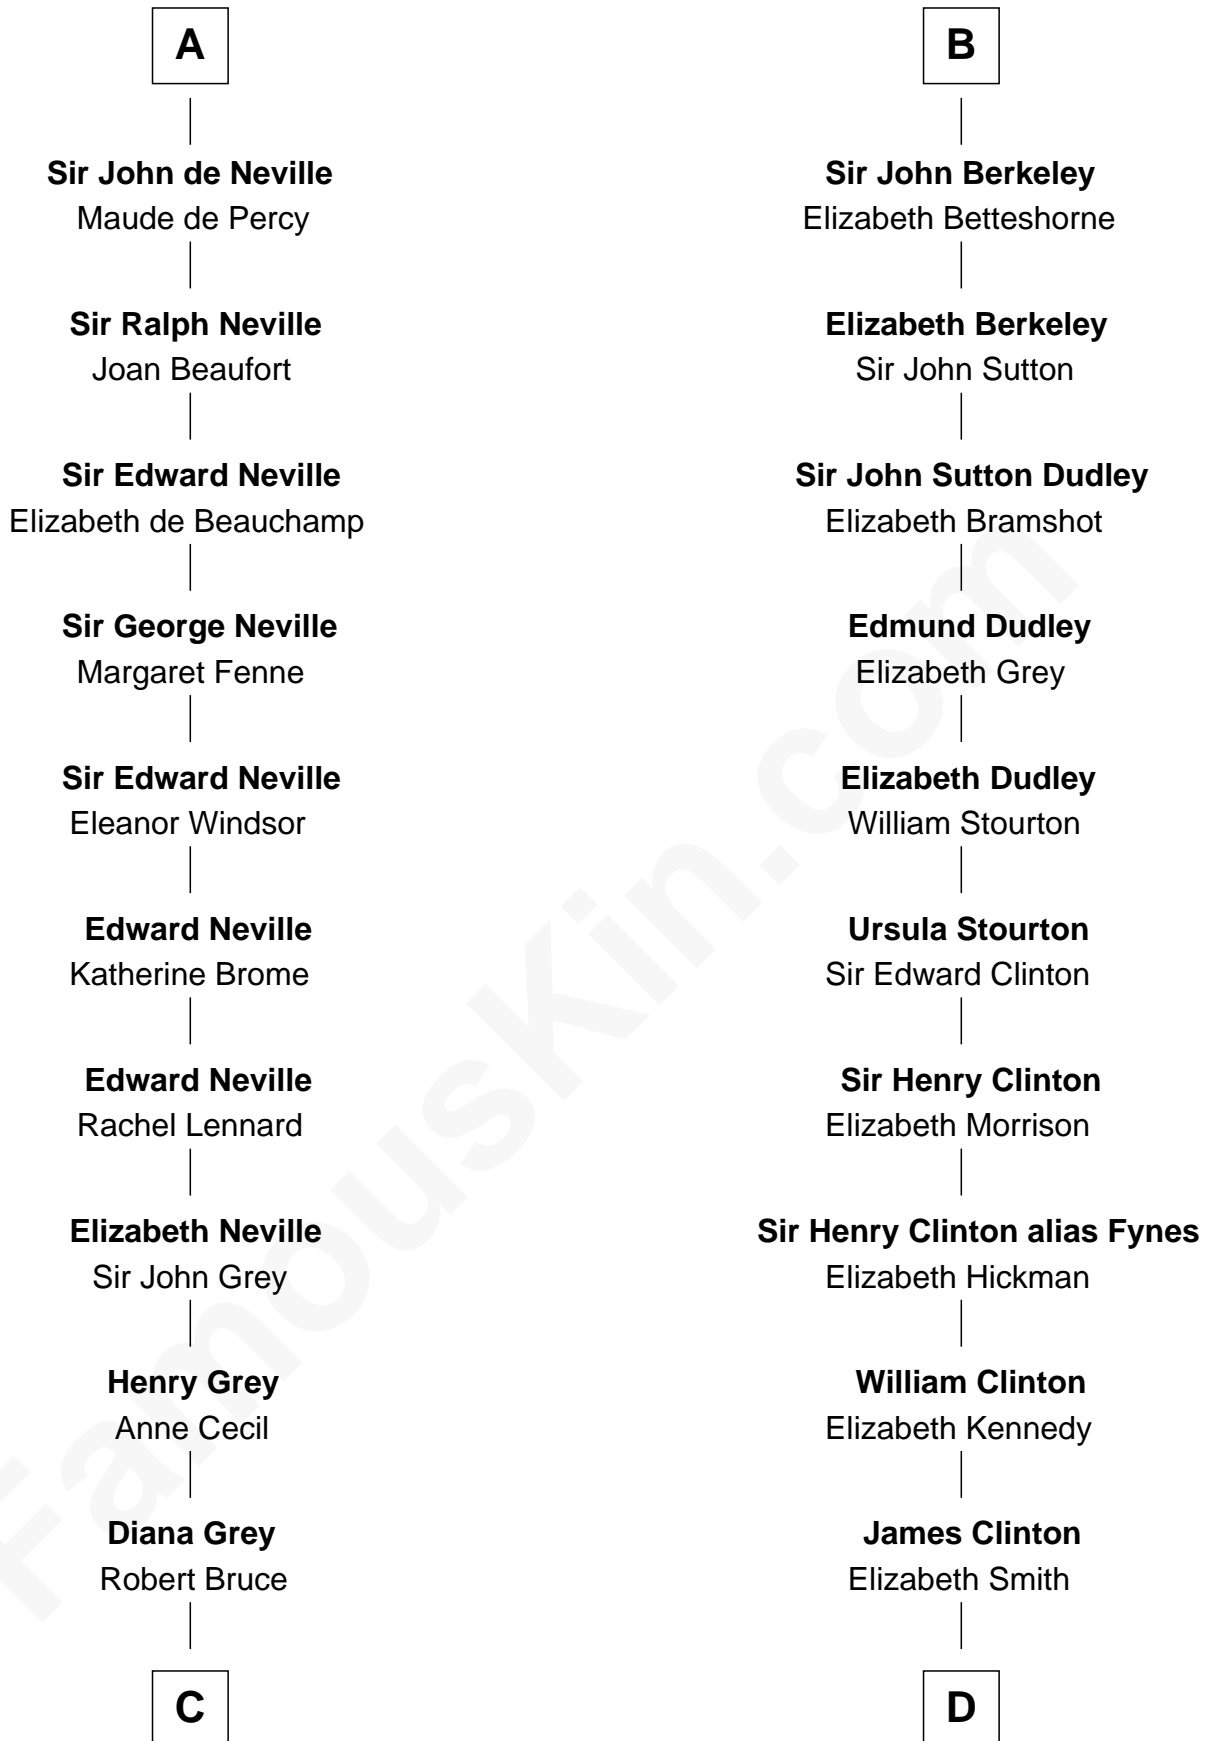

FamousKin.com

Relationship Chart of

Lt. Gen. James Brudenell

Leader of the "Charge of the Light Brigade"

18th cousin 3 times removed of

George Clinton

4th U.S. Vice President

Hugh de Grantmesnil

C

Thomas Bruce
Elizabeth Seymour

Elizabeth Bruce
George Brudenell

Robert Brudenell
Anne Bishopp

Robert Brudenell
Penelope Anne Cooke

Lt. Gen. James Brudenell
Charge of the Light Brigade Leader

D

Charles Clinton
Elizabeth Denniston

George Clinton
4th U.S. Vice President

FamousKin.com