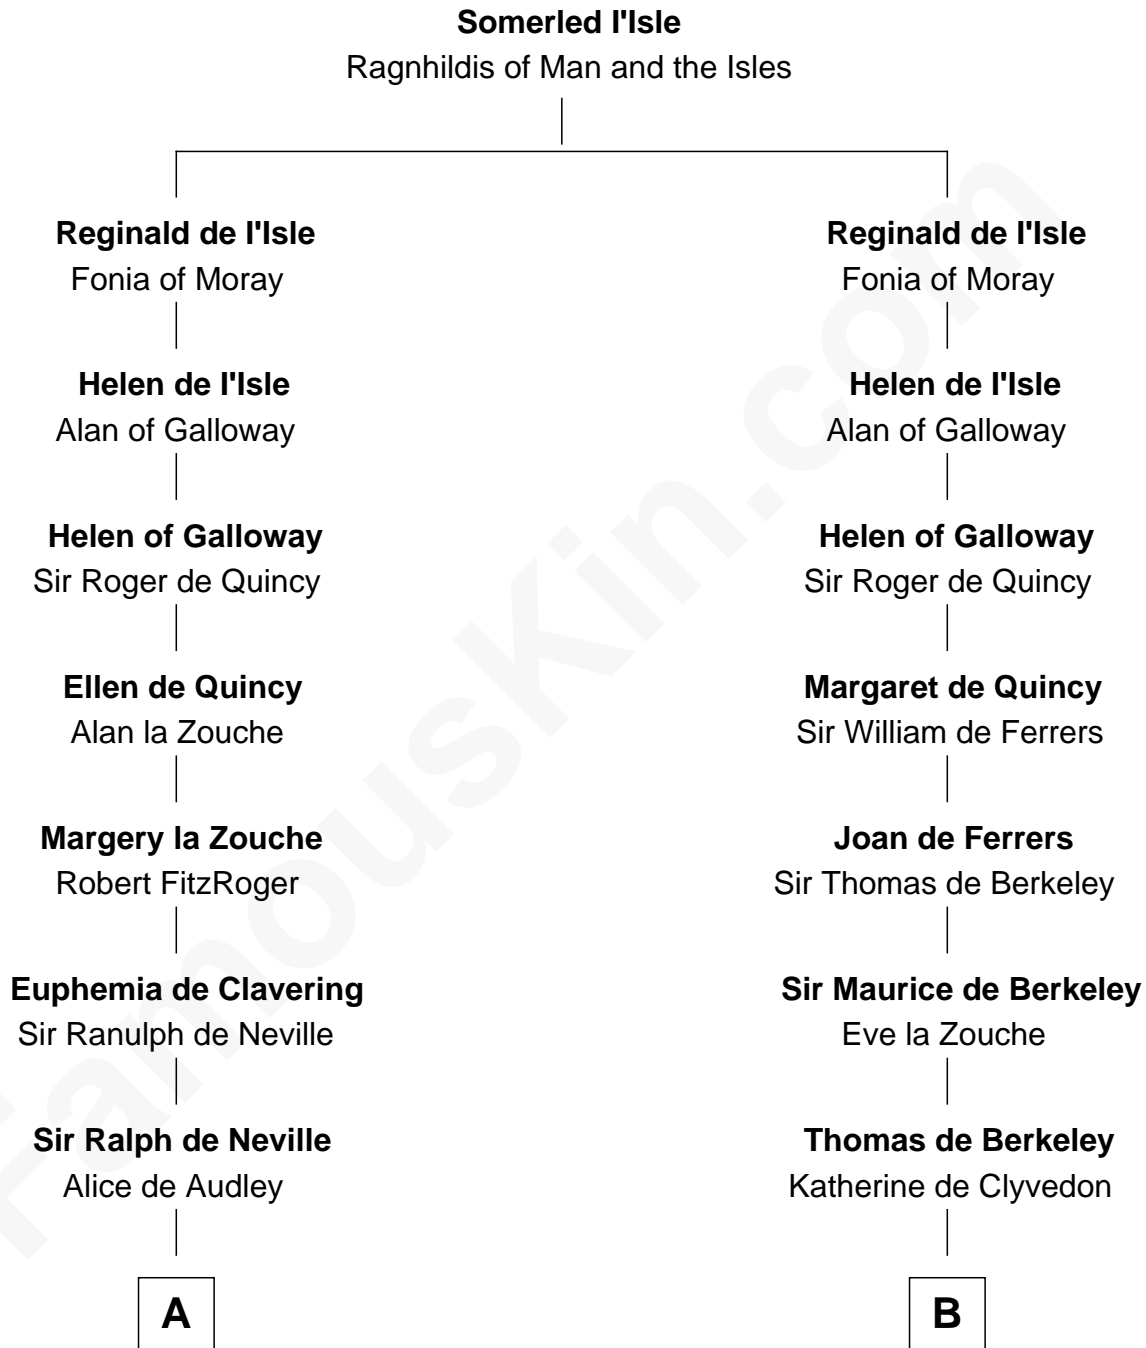

FamousKin.com

Relationship Chart of

Lt. Gen. James Brudenell

Leader of the "Charge of the Light Brigade"

18th cousin 3 times removed of

George Clinton

4th U.S. Vice President

C

Thomas Bruce
Elizabeth Seymour

Elizabeth Bruce
George Brudenell

Robert Brudenell
Anne Bishopp

Robert Brudenell
Penelope Anne Cooke

Lt. Gen. James Brudenell
Charge of the Light Brigade Leader

D

Charles Clinton
Elizabeth Denniston

George Clinton
4th U.S. Vice President

FamousKin.com