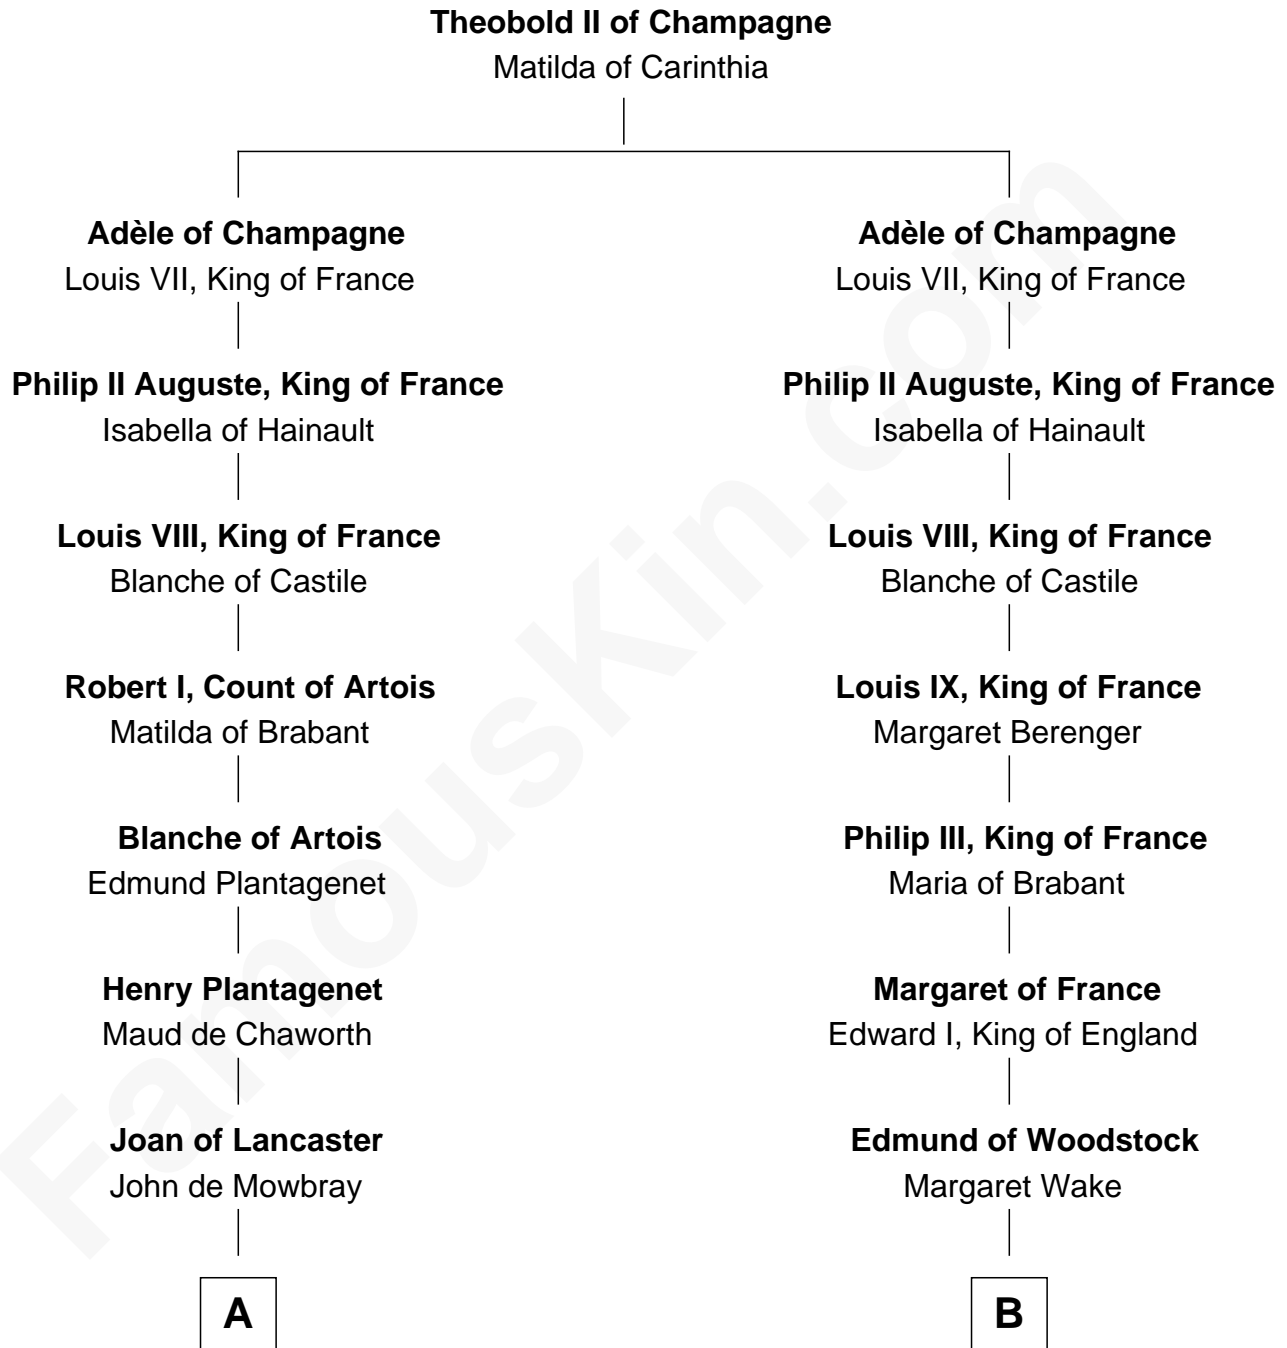

# FamousKin.com

## Relationship Chart of

**Lt. Gen. James Brudenell**

*Leader of the "Charge of the Light Brigade"*

19th cousin 2 times removed of

**George Clinton**

*4th U.S. Vice President*

**C**

**Hugh Boscawen**  
Charlotte Godfrey

**Anne Boscawen**  
Sir Cecil Bishopp

**Anne Bishopp**  
Robert Brudenell

**Robert Brudenell**  
Penelope Anne Cooke

**Lt. Gen. James Brudenell**  
*Charge of the Light Brigade Leader*

**D**

**James Clinton**  
Elizabeth Smith

**Charles Clinton**  
Elizabeth Denniston

**George Clinton**  
*4th U.S. Vice President*

FamousKin.com