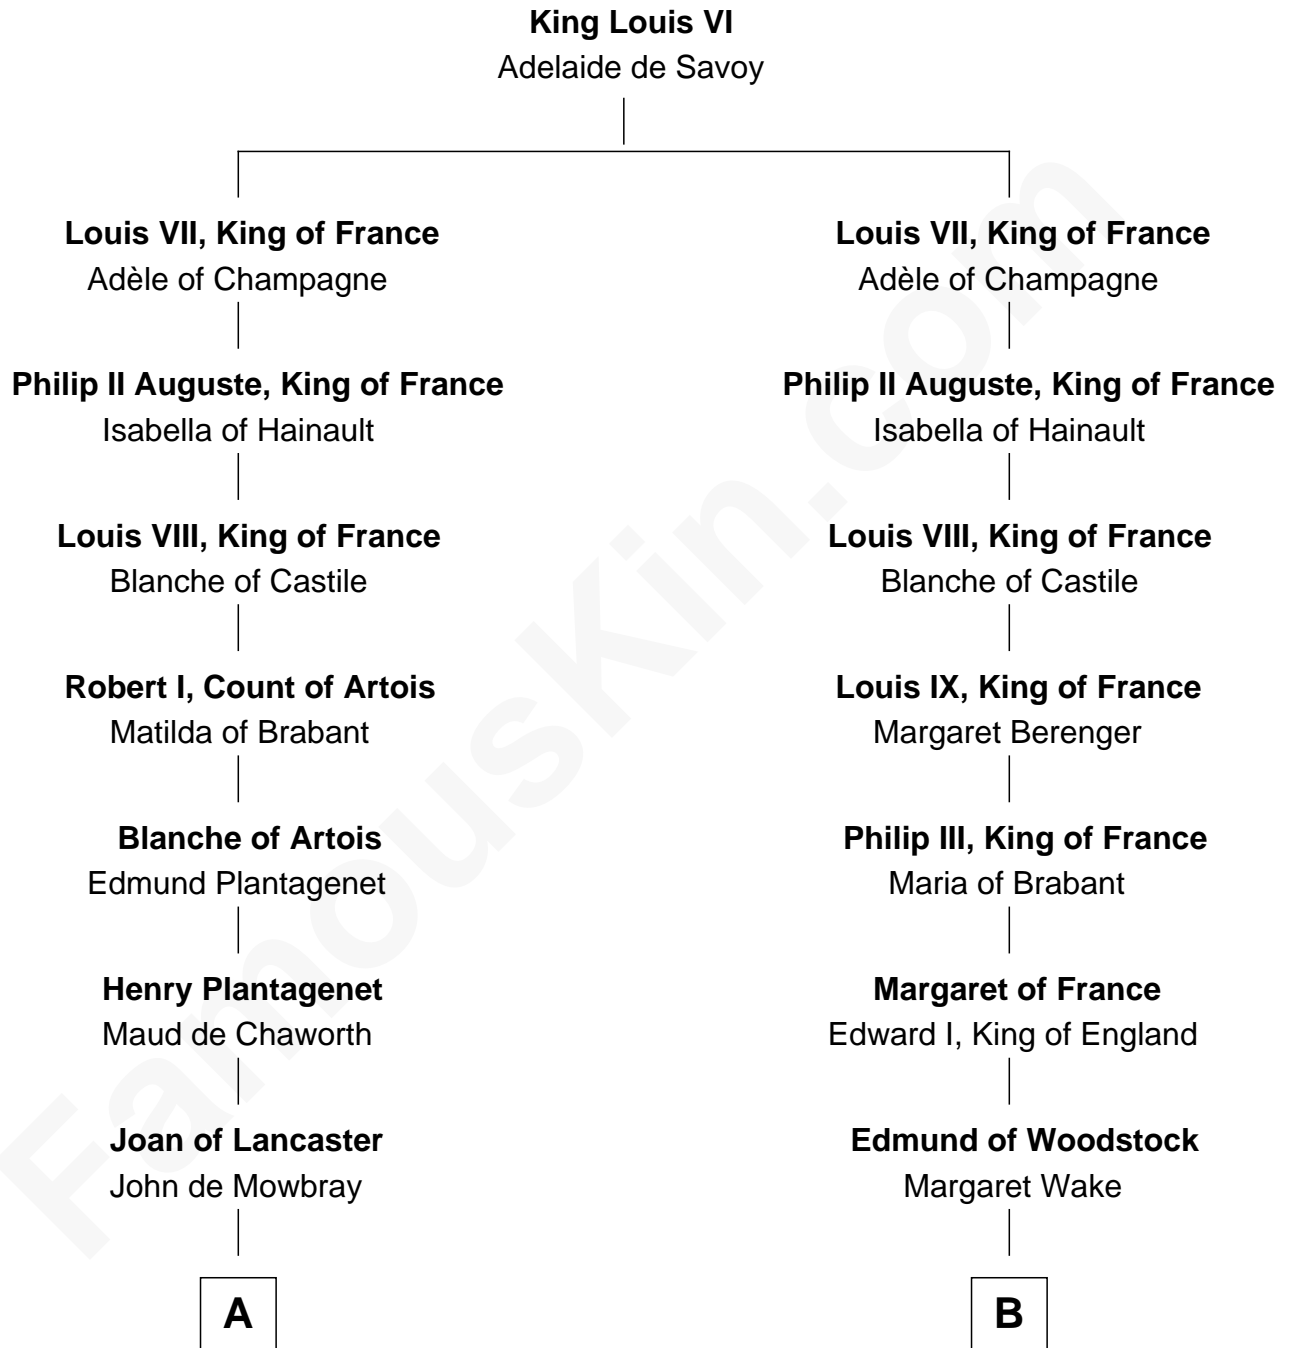

FamousKin.com

Relationship Chart of

Lt. Gen. James Brudenell

Leader of the "Charge of the Light Brigade"

19th cousin 2 times removed of

George Clinton

4th U.S. Vice President

C

Hugh Boscawen
Charlotte Godfrey

Anne Boscawen
Sir Cecil Bishopp

Anne Bishopp
Robert Brudenell

Robert Brudenell
Penelope Anne Cooke

Lt. Gen. James Brudenell
Charge of the Light Brigade Leader

D

James Clinton
Elizabeth Smith

Charles Clinton
Elizabeth Denniston

George Clinton
4th U.S. Vice President

FamousKin.com