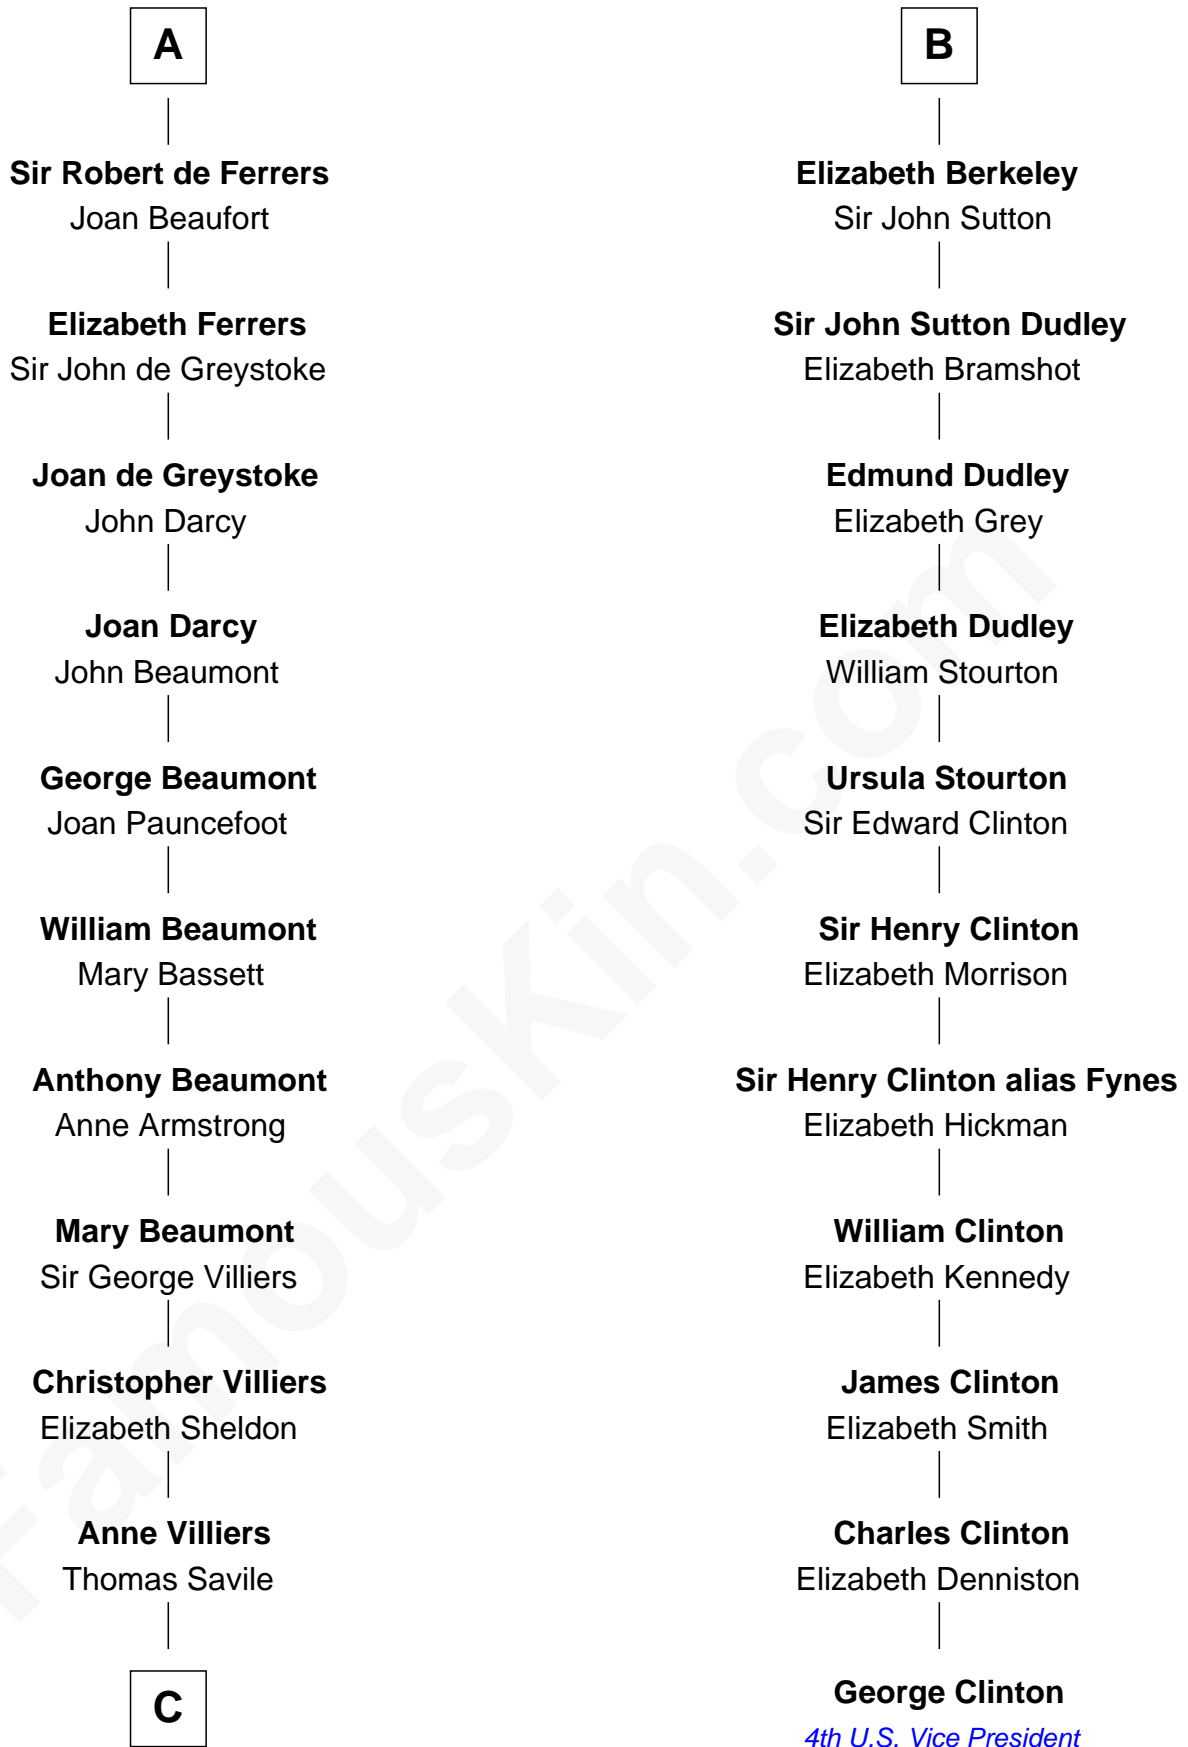

## Relationship Chart of

**Lt. Gen. James Brudenell**

*Leader of the "Charge of the Light Brigade"*

17th cousin 4 times removed of

**George Clinton**

*4th U.S. Vice President*

**William de Braose**

**C**

—  
**Frances Savile**  
Francis Brudenell

—  
**George Brudenell**  
Elizabeth Bruce

—  
**Robert Brudenell**  
Anne Bishopp

—  
**Robert Brudenell**  
Penelope Anne Cooke

—  
**Lt. Gen. James Brudenell**  
*Charge of the Light Brigade Leader*