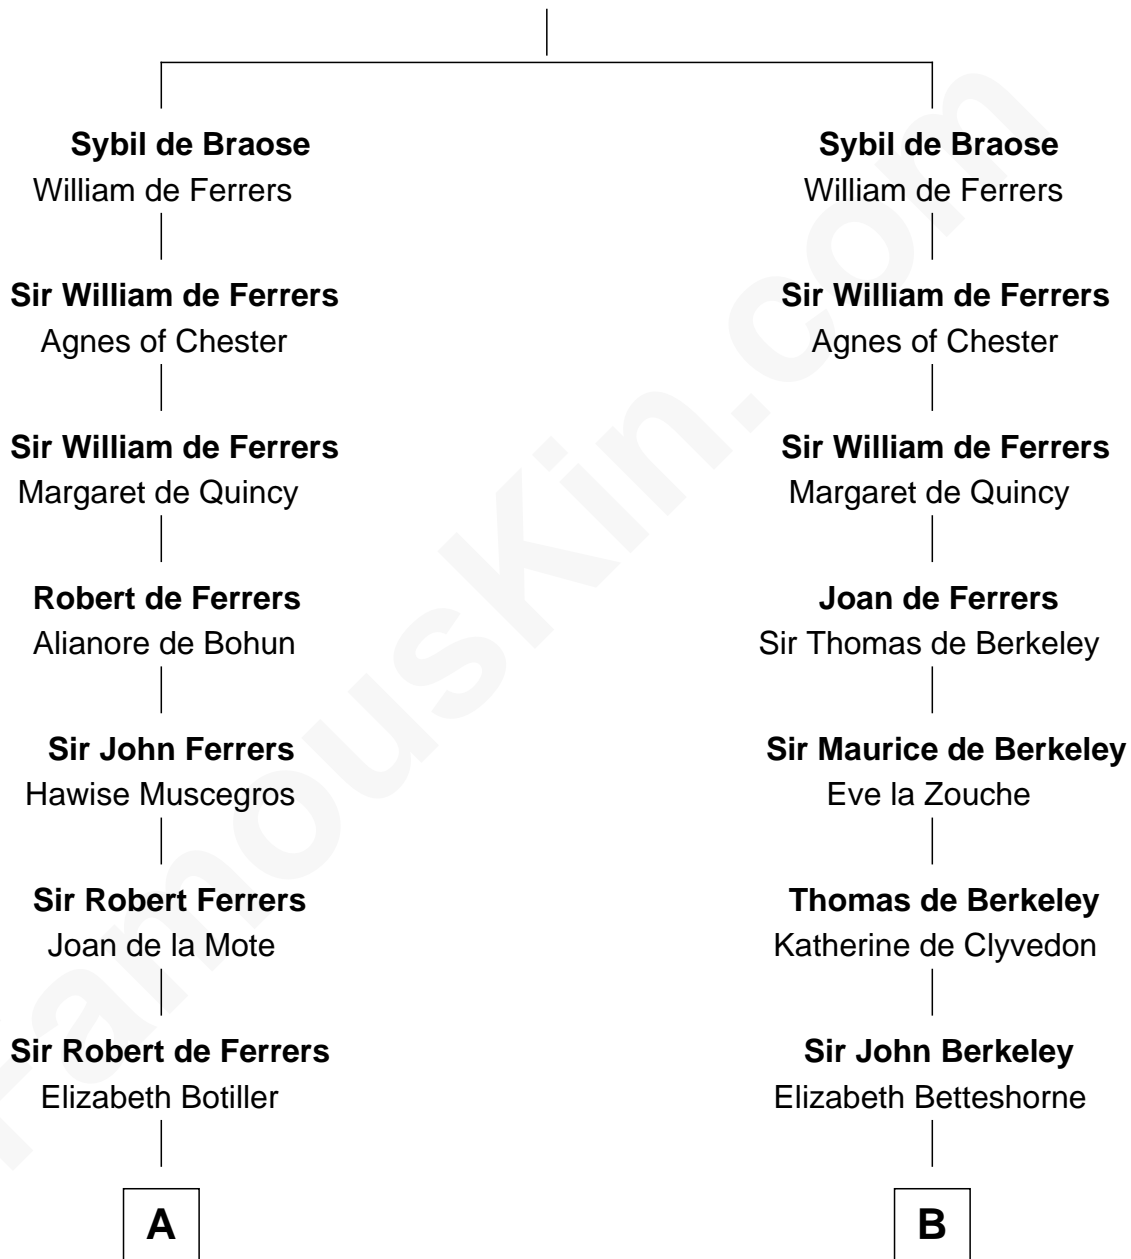

## Relationship Chart of

**Lt. Gen. James Brudenell**

*Leader of the "Charge of the Light Brigade"*

17th cousin 4 times removed of

**George Clinton**

*4th U.S. Vice President*

**William de Braose**

**C**

—  
**Frances Savile**  
Francis Brudenell

—  
**George Brudenell**  
Elizabeth Bruce

—  
**Robert Brudenell**  
Anne Bishopp

—  
**Robert Brudenell**  
Penelope Anne Cooke

—  
**Lt. Gen. James Brudenell**  
*Charge of the Light Brigade Leader*