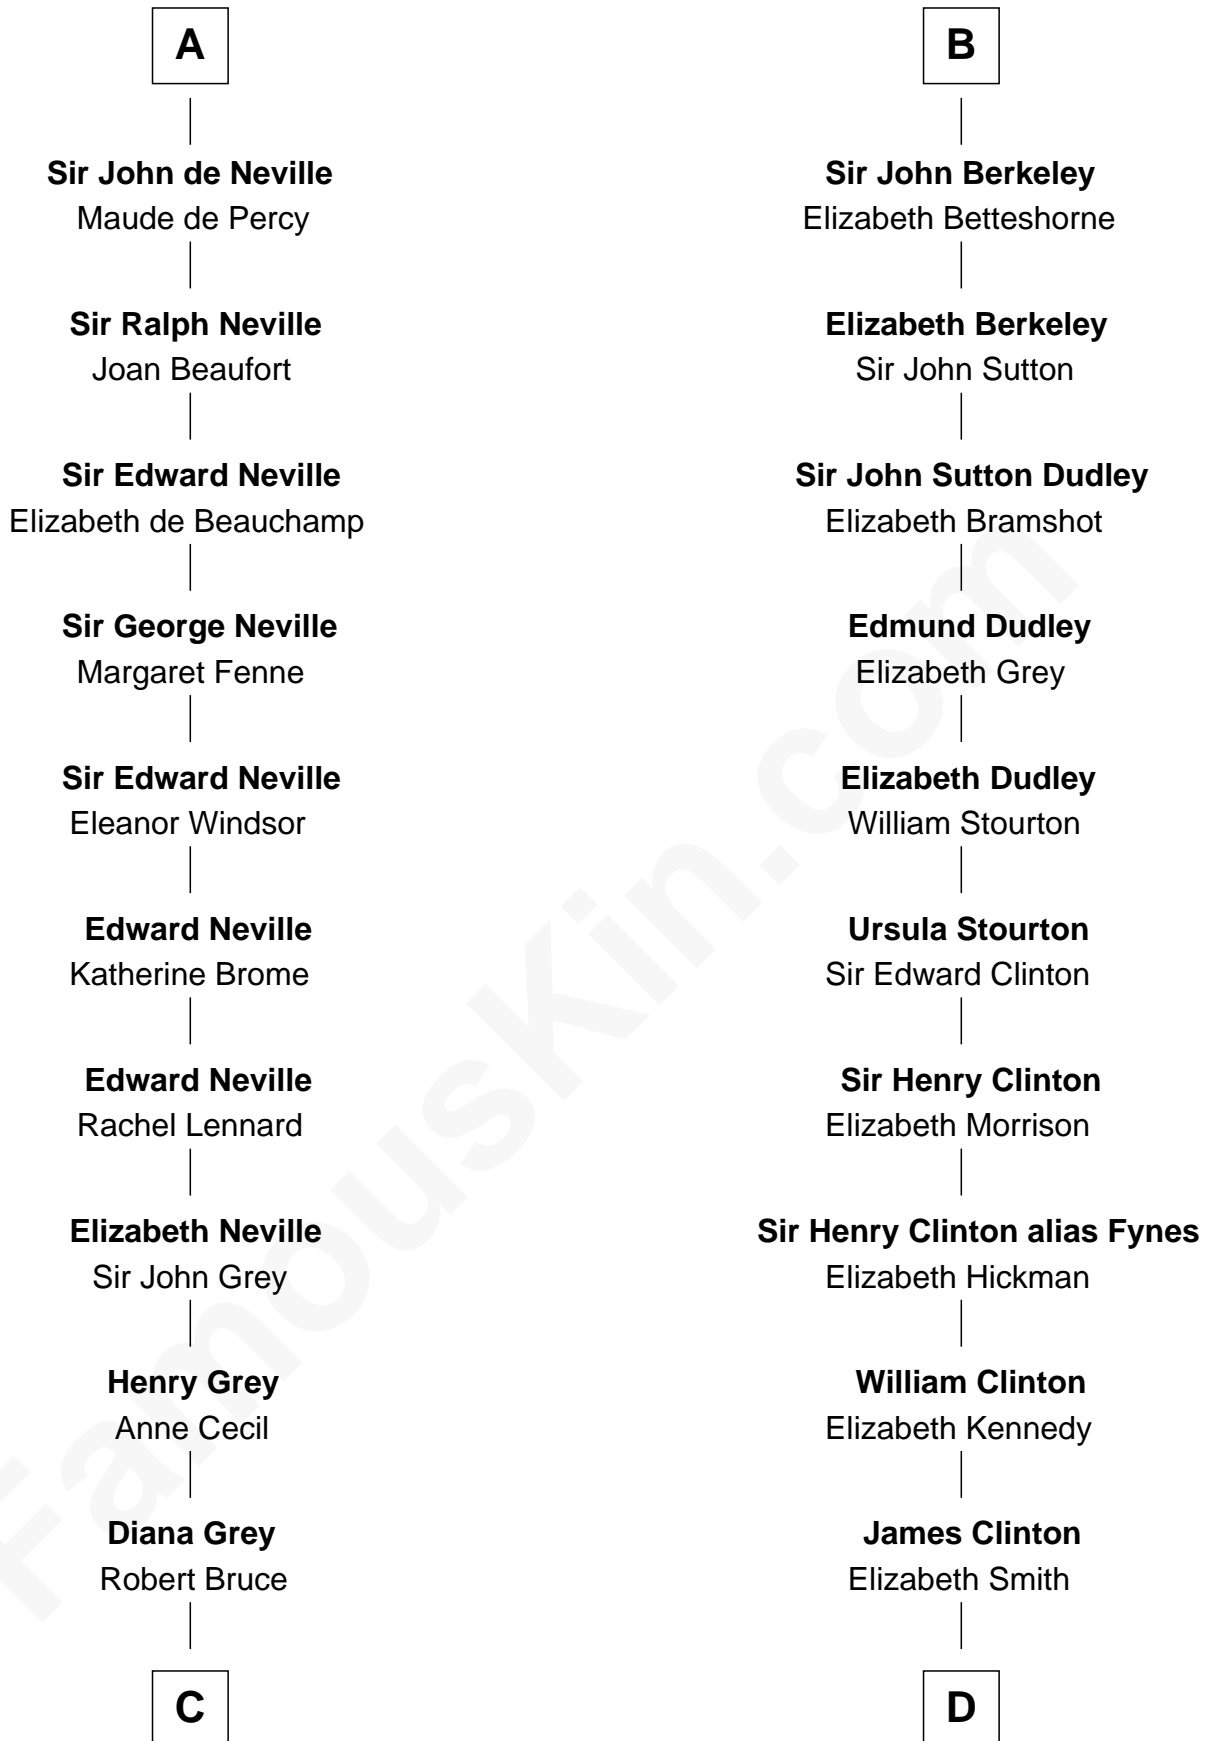

FamousKin.com

Relationship Chart of

Lt. Gen. James Brudenell

Leader of the "Charge of the Light Brigade"

19th cousin 2 times removed of

DeWitt Clinton

6th Governor of New York

Walter of Salisbury

C

Thomas Bruce
Elizabeth Seymour

Elizabeth Bruce
George Brudenell

Robert Brudenell
Anne Bishopp

Robert Brudenell
Penelope Anne Cooke

Lt. Gen. James Brudenell
Charge of the Light Brigade Leader

D

Charles Clinton
Elizabeth Denniston

Gen. James Clinton
Mary DeWitt

DeWitt Clinton
6th Governor of New York

FamousKin.com