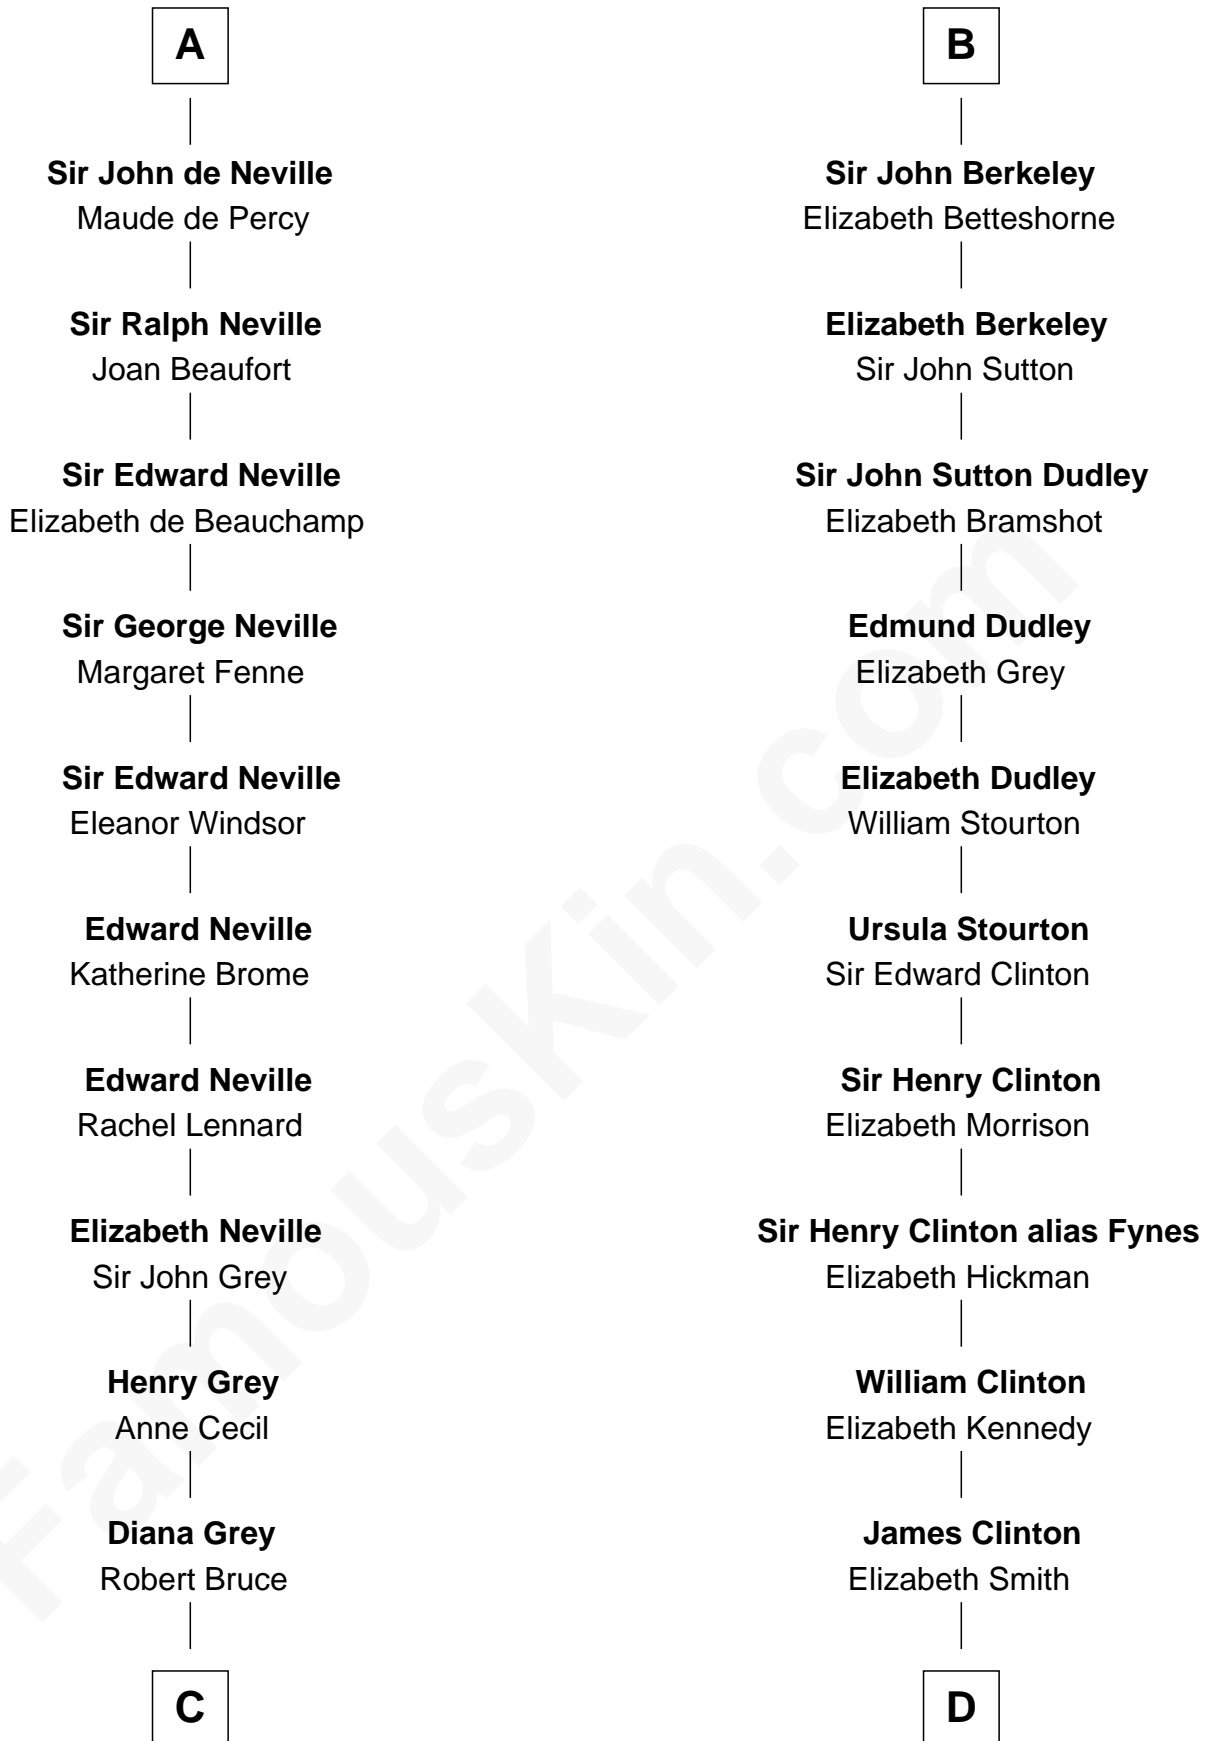

FamousKin.com

Relationship Chart of

Lt. Gen. James Brudenell

Leader of the "Charge of the Light Brigade"

19th cousin 2 times removed of

DeWitt Clinton

6th Governor of New York

Gilbert Fitzgilbert de Clare

Isabel de Beaumont

C

Thomas Bruce
Elizabeth Seymour

Elizabeth Bruce
George Brudenell

Robert Brudenell
Anne Bishopp

Robert Brudenell
Penelope Anne Cooke

Lt. Gen. James Brudenell
Charge of the Light Brigade Leader

D

Charles Clinton
Elizabeth Denniston

Gen. James Clinton
Mary DeWitt

DeWitt Clinton
6th Governor of New York

FamousKin.com