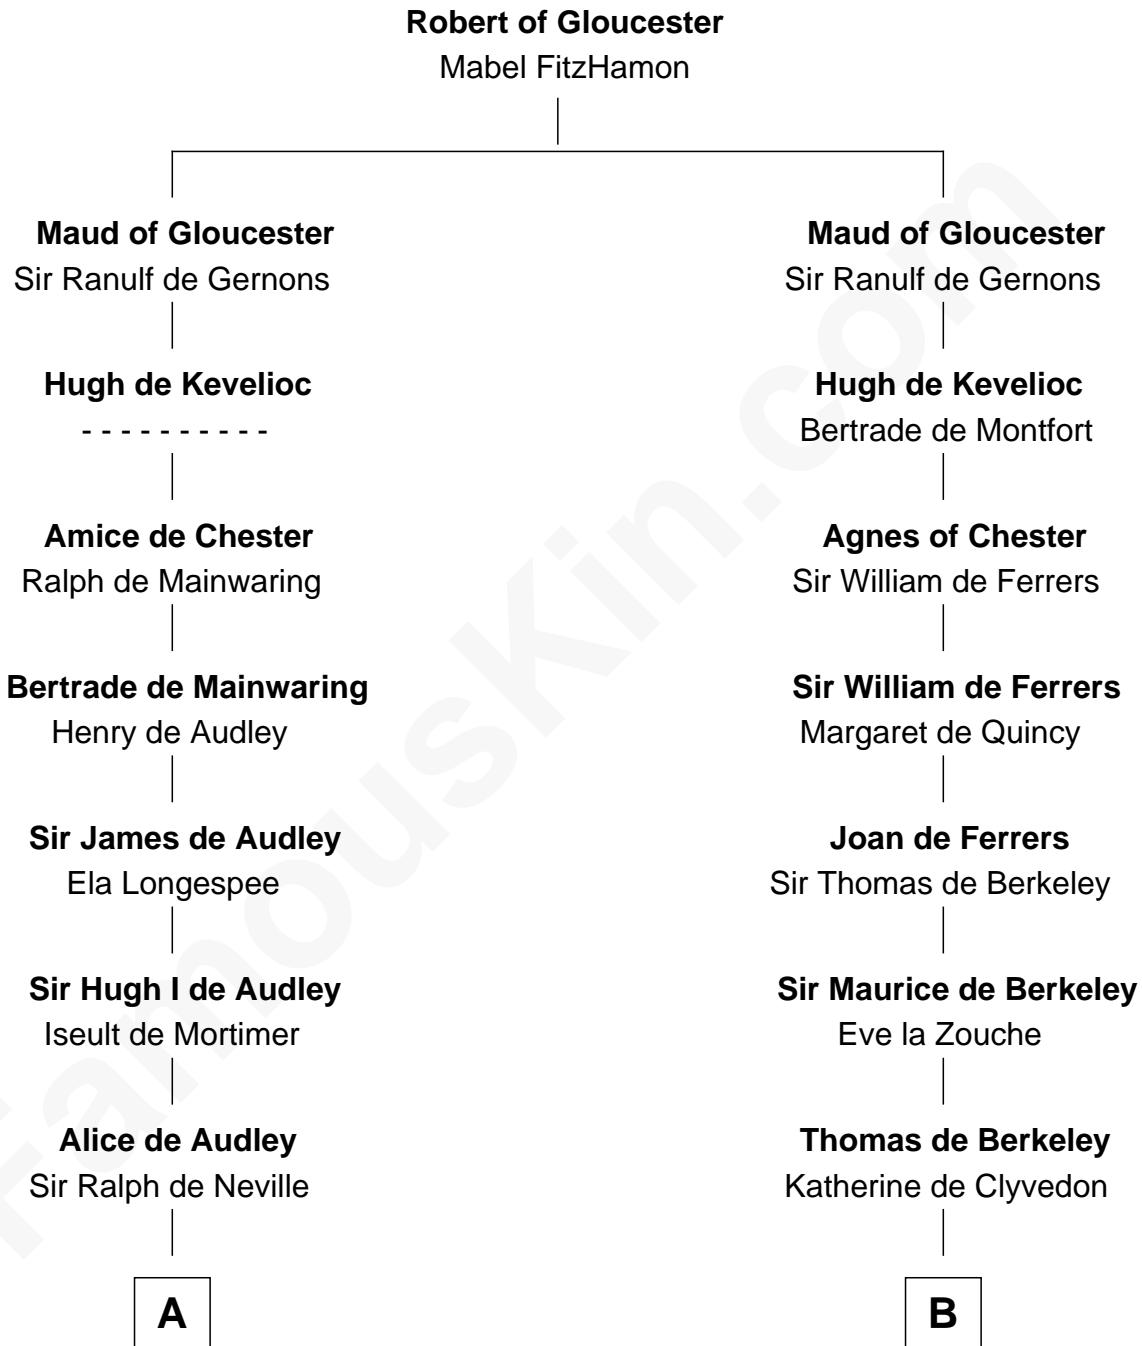

## Relationship Chart of

**Lt. Gen. James Brudenell**

*Leader of the "Charge of the Light Brigade"*

19th cousin 2 times removed of

**DeWitt Clinton**

*6th Governor of New York*

**C**

**Thomas Bruce**  
Elizabeth Seymour

**Elizabeth Bruce**  
George Brudenell

**Robert Brudenell**  
Anne Bishopp

**Robert Brudenell**  
Penelope Anne Cooke

**Lt. Gen. James Brudenell**  
*Charge of the Light Brigade Leader*

**D**

**Charles Clinton**  
Elizabeth Denniston

**Gen. James Clinton**  
Mary DeWitt

**DeWitt Clinton**  
*6th Governor of New York*

FamousKin.com