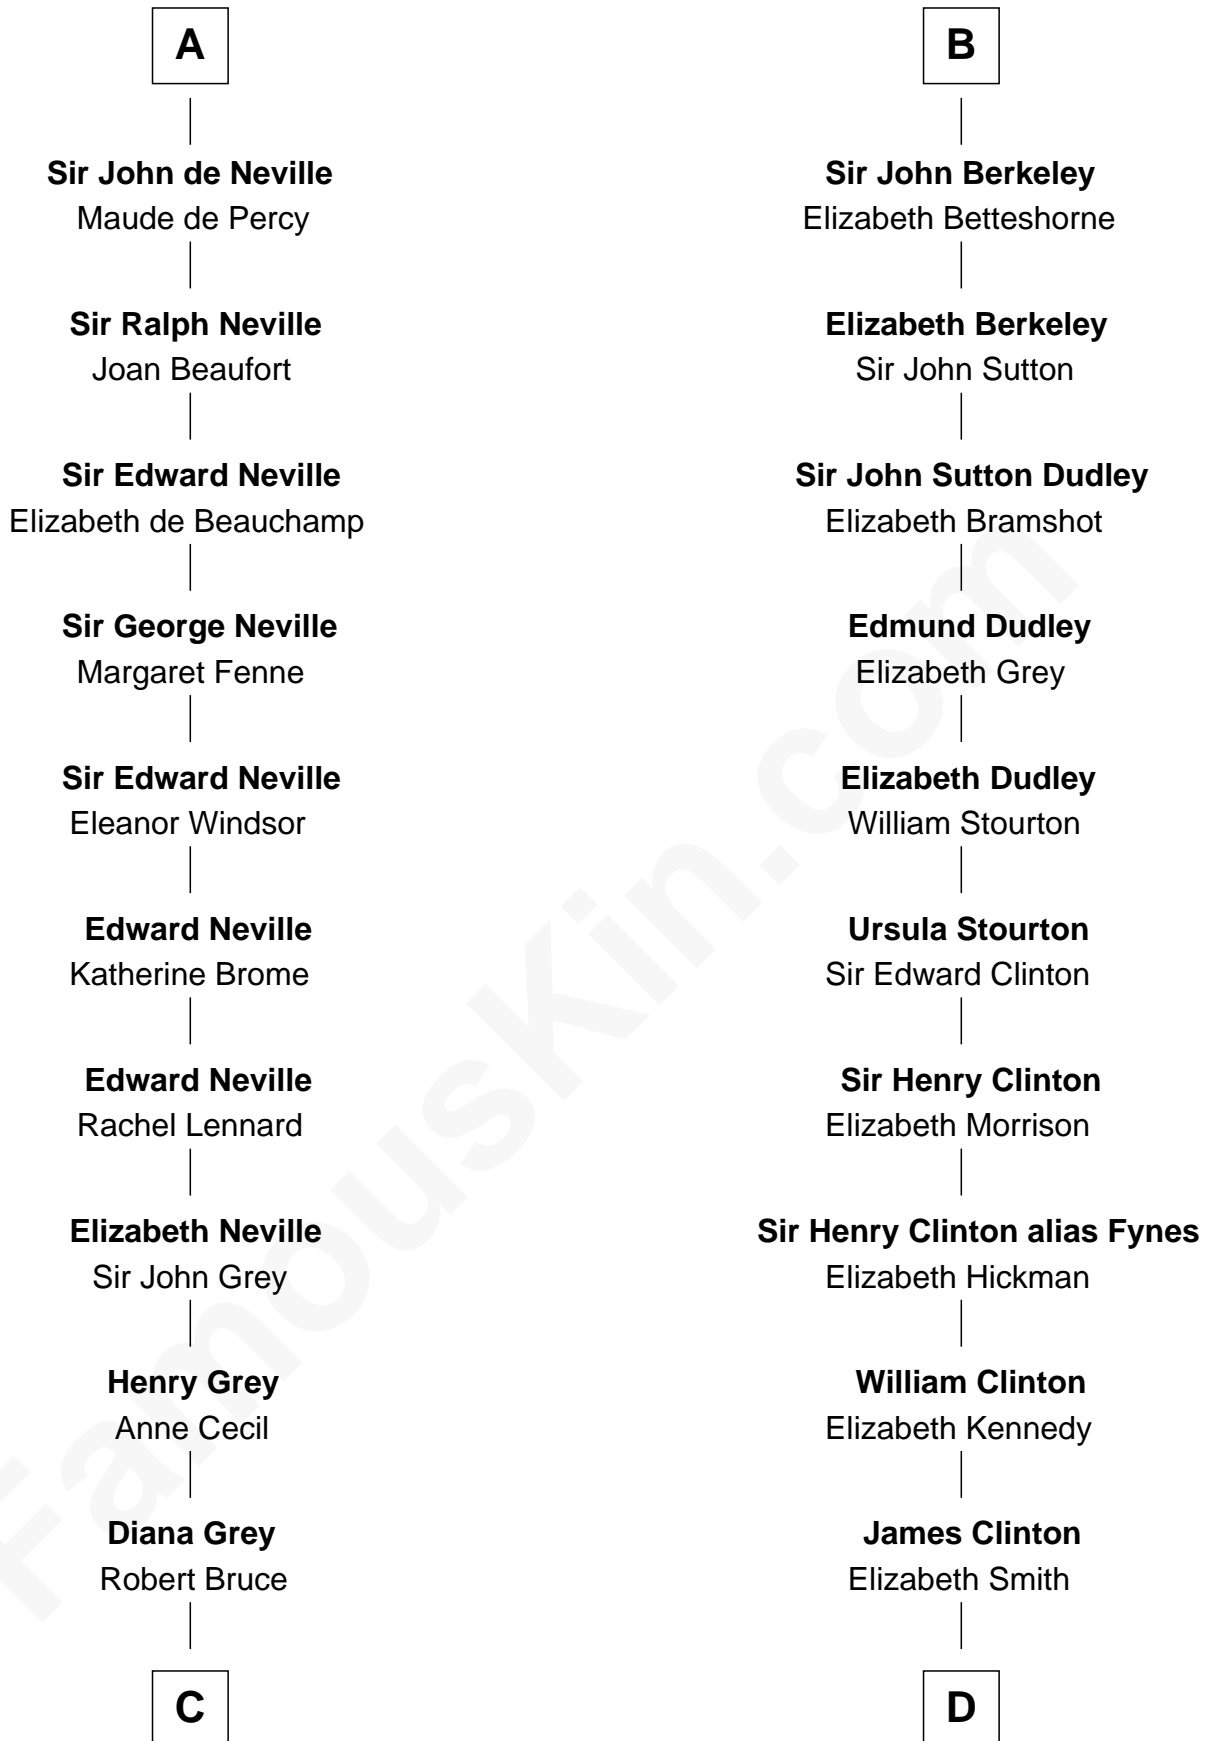

## Relationship Chart of

**Lt. Gen. James Brudenell**

*Leader of the "Charge of the Light Brigade"*

19th cousin 2 times removed of

**DeWitt Clinton**

*6th Governor of New York*

**C**

**Thomas Bruce**  
Elizabeth Seymour

**Elizabeth Bruce**  
George Brudenell

**Robert Brudenell**  
Anne Bishopp

**Robert Brudenell**  
Penelope Anne Cooke

**Lt. Gen. James Brudenell**  
*Charge of the Light Brigade Leader*

**D**

**Charles Clinton**  
Elizabeth Denniston

**Gen. James Clinton**  
Mary DeWitt

**DeWitt Clinton**  
*6th Governor of New York*

FamousKin.com