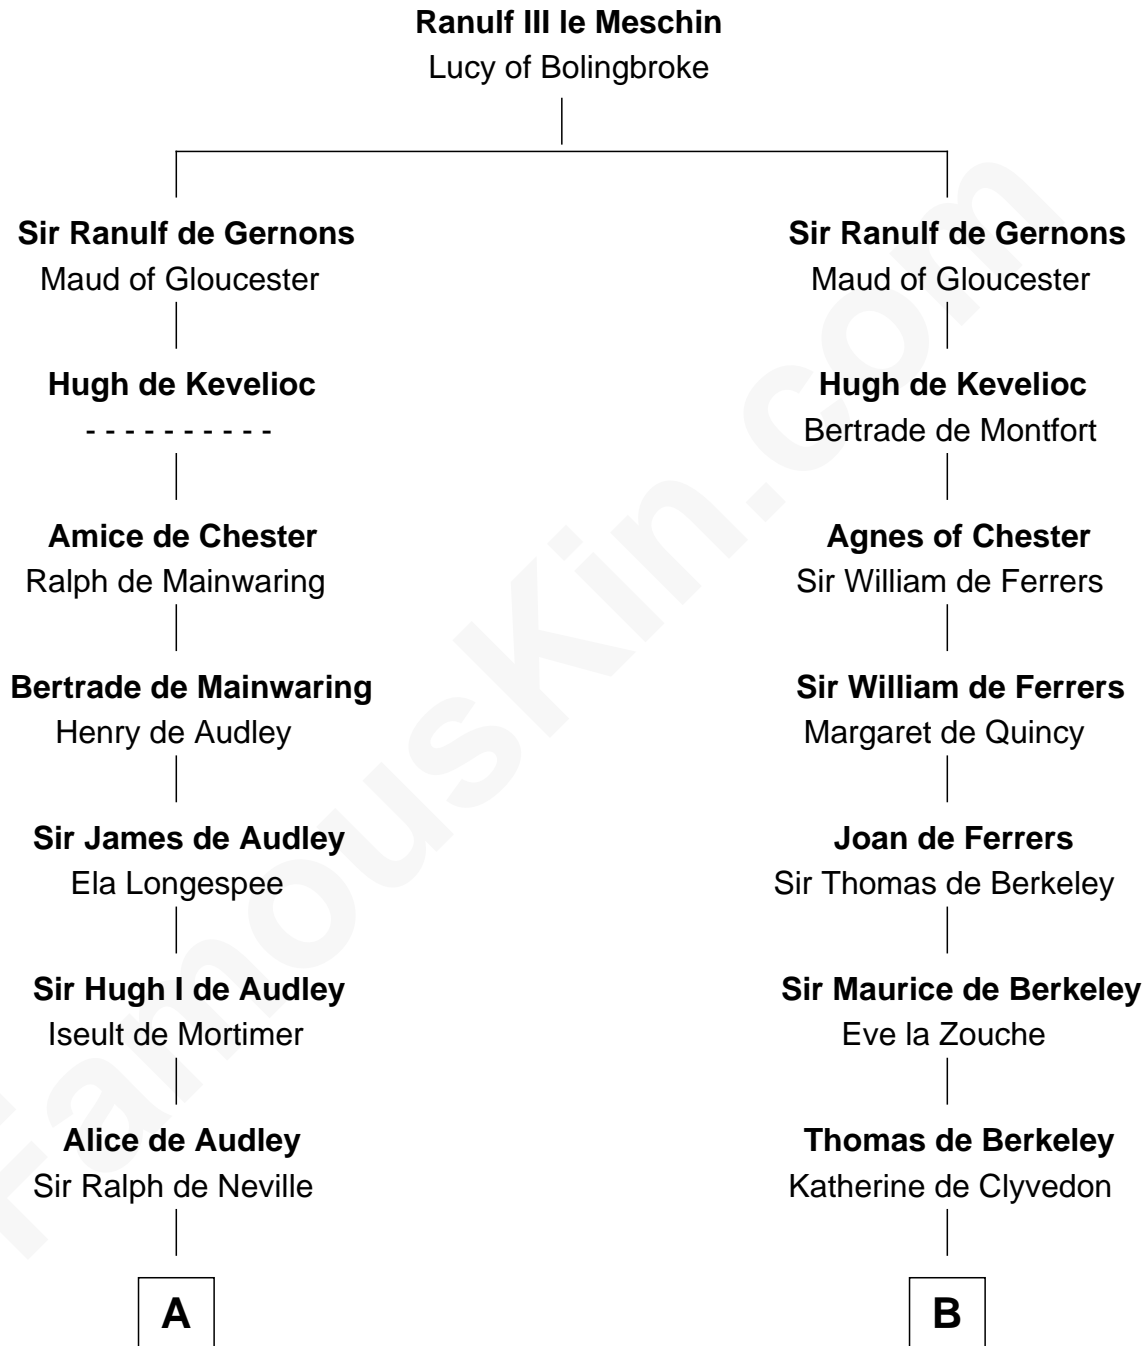

## Relationship Chart of

**Lt. Gen. James Brudenell**

*Leader of the "Charge of the Light Brigade"*

19th cousin 2 times removed of

**DeWitt Clinton**

*6th Governor of New York*

**C**

**Thomas Bruce**  
Elizabeth Seymour

**Elizabeth Bruce**  
George Brudenell

**Robert Brudenell**  
Anne Bishopp

**Robert Brudenell**  
Penelope Anne Cooke

**Lt. Gen. James Brudenell**  
*Charge of the Light Brigade Leader*

**D**

**Charles Clinton**  
Elizabeth Denniston

**Gen. James Clinton**  
Mary DeWitt

**DeWitt Clinton**  
*6th Governor of New York*

FamousKin.com