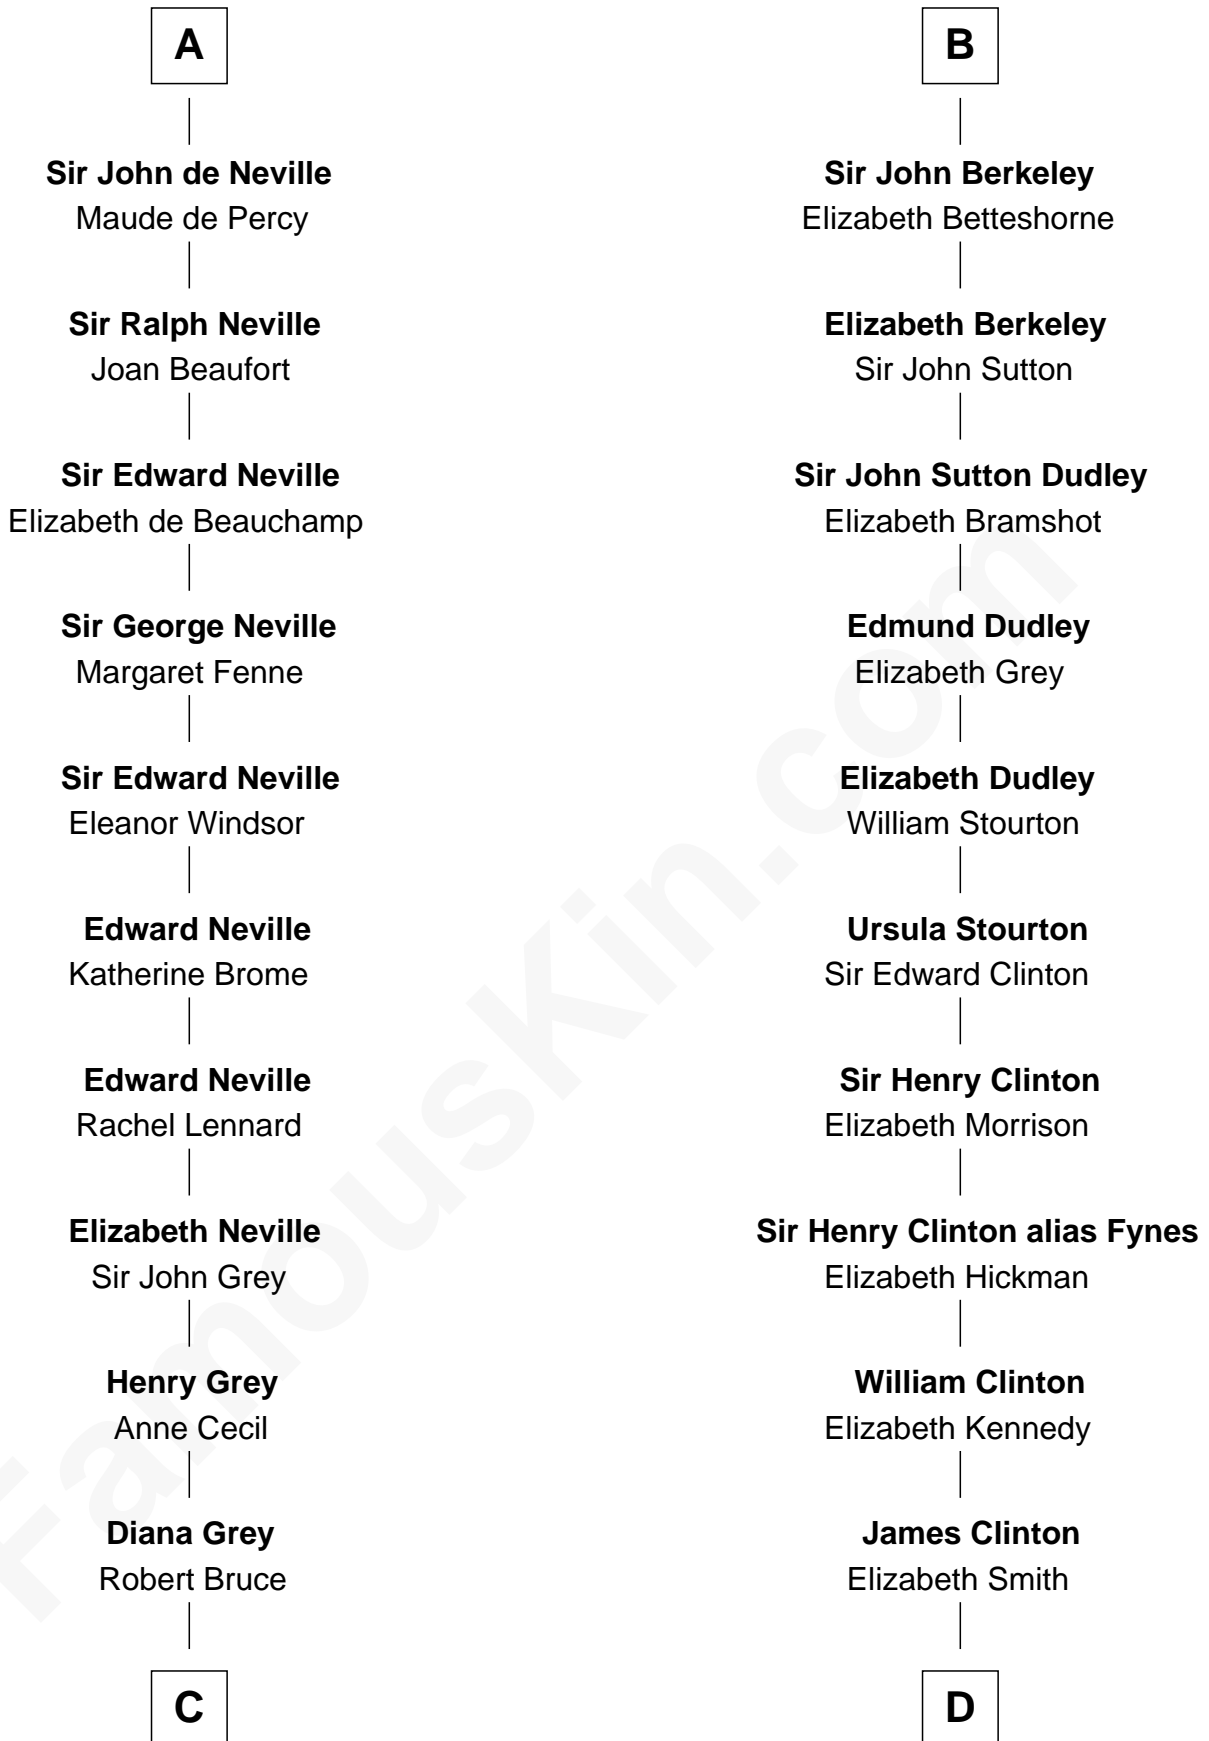

## Relationship Chart of

**Lt. Gen. James Brudenell**

*Leader of the "Charge of the Light Brigade"*

19th cousin 2 times removed of

**DeWitt Clinton**

*6th Governor of New York*

**C**

**Thomas Bruce**  
Elizabeth Seymour

**Elizabeth Bruce**  
George Brudenell

**Robert Brudenell**  
Anne Bishopp

**Robert Brudenell**  
Penelope Anne Cooke

**Lt. Gen. James Brudenell**  
*Charge of the Light Brigade Leader*

**D**

**Charles Clinton**  
Elizabeth Denniston

**Gen. James Clinton**  
Mary DeWitt

**DeWitt Clinton**  
*6th Governor of New York*

FamousKin.com