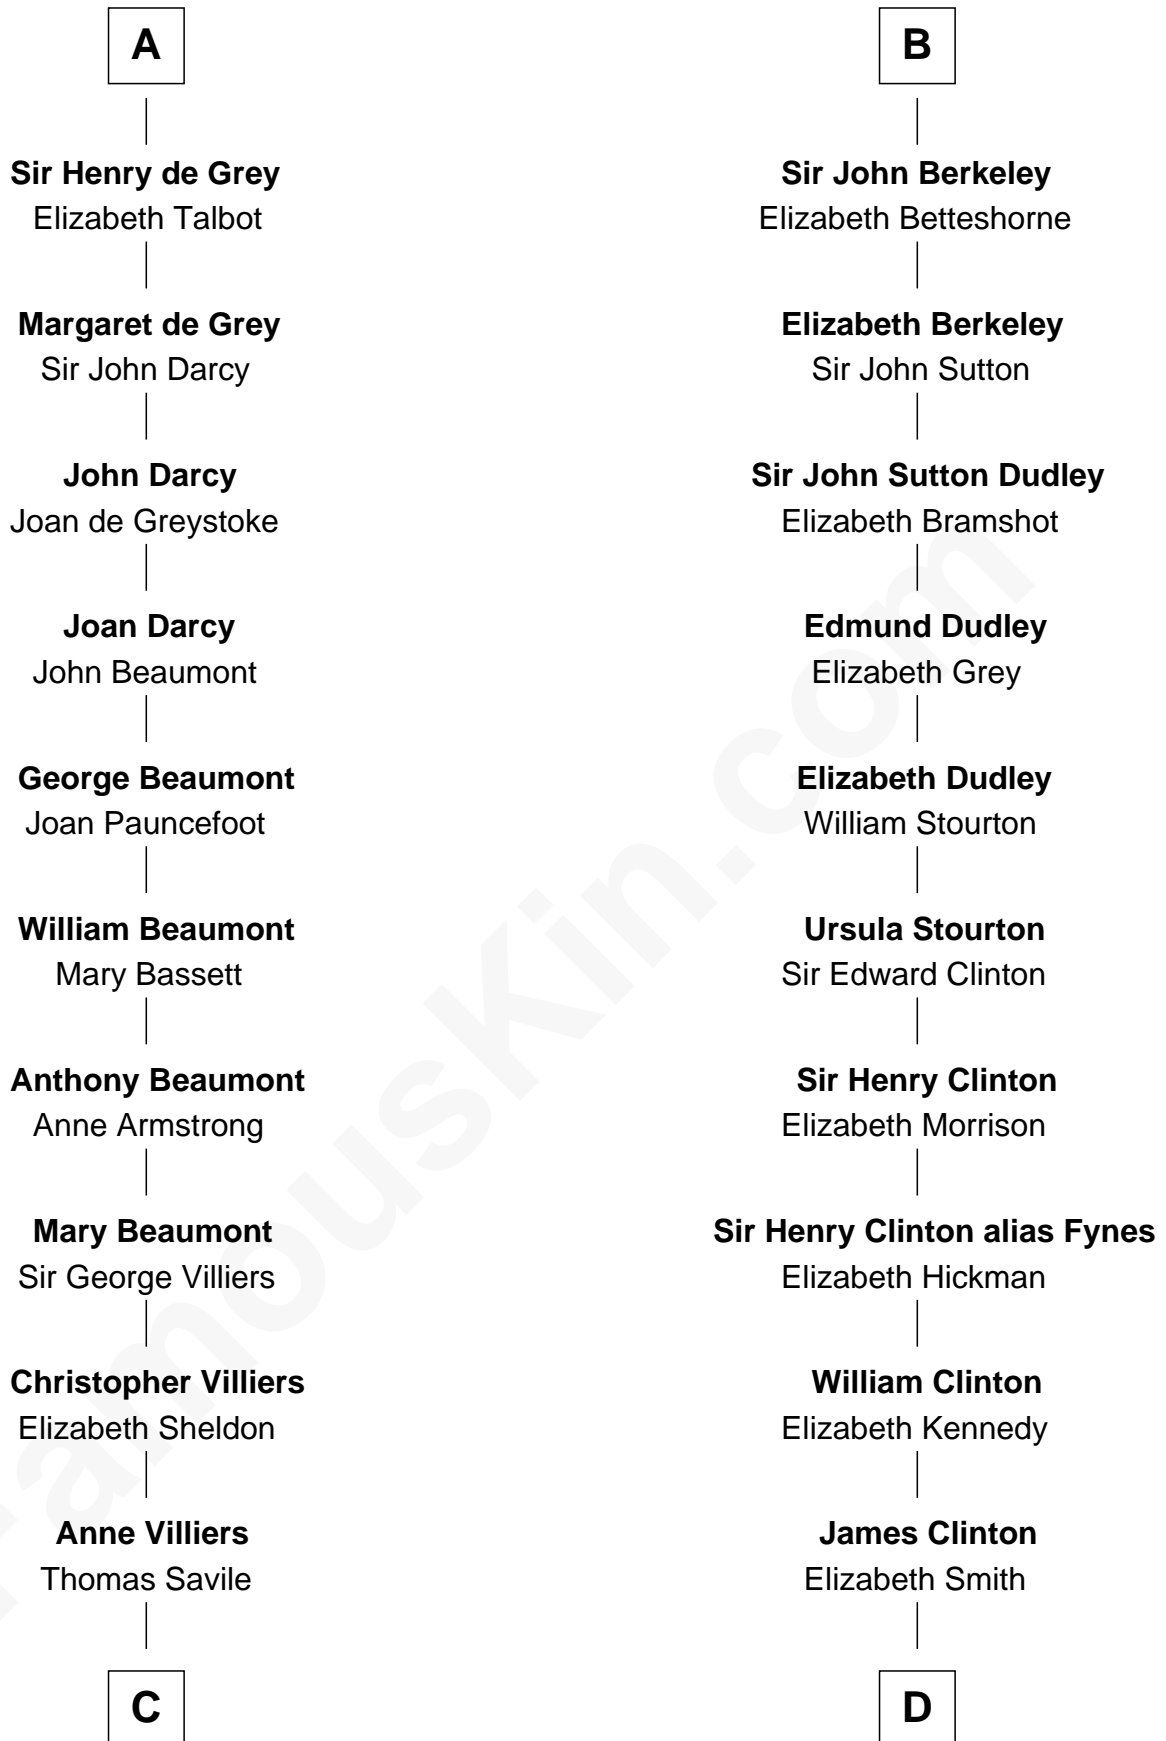

FamousKin.com Relationship Chart of

Lt. Gen. James Brudenell

Leader of the "Charge of the Light Brigade"

19th cousin 2 times removed of

DeWitt Clinton

6th Governor of New York

C

Frances Savile
Francis Brudenell

George Brudenell
Elizabeth Bruce

Robert Brudenell
Anne Bishopp

Robert Brudenell
Penelope Anne Cooke

Lt. Gen. James Brudenell
Charge of the Light Brigade Leader

D

Charles Clinton
Elizabeth Denniston

Gen. James Clinton
Mary DeWitt

DeWitt Clinton
6th Governor of New York

FamousKin.com