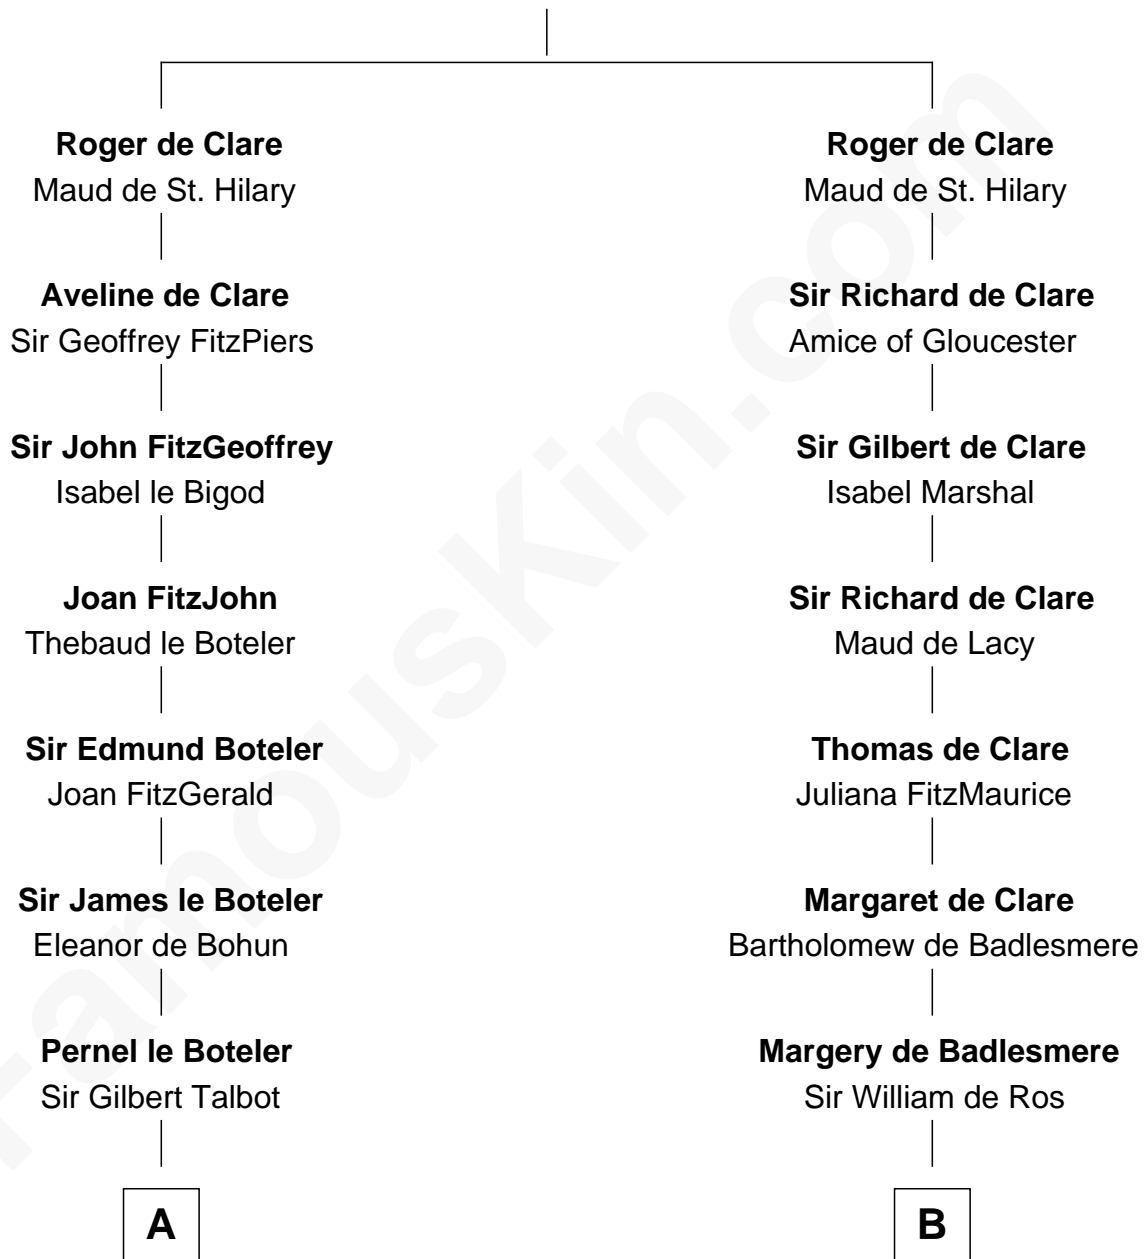

FamousKin.com

Relationship Chart of

Lt. Gen. James Brudenell

Leader of the "Charge of the Light Brigade"

20th cousin 1 time removed of

DeWitt Clinton

6th Governor of New York

Richard Fitzgilbert de Clare
Adeliza de Meschines

C

Frances Savile
Francis Brudenell

George Brudenell
Elizabeth Bruce

Robert Brudenell
Anne Bishopp

Robert Brudenell
Penelope Anne Cooke

Lt. Gen. James Brudenell
Charge of the Light Brigade Leader

D

James Clinton
Elizabeth Smith

Charles Clinton
Elizabeth Denniston

Gen. James Clinton
Mary DeWitt

DeWitt Clinton
6th Governor of New York