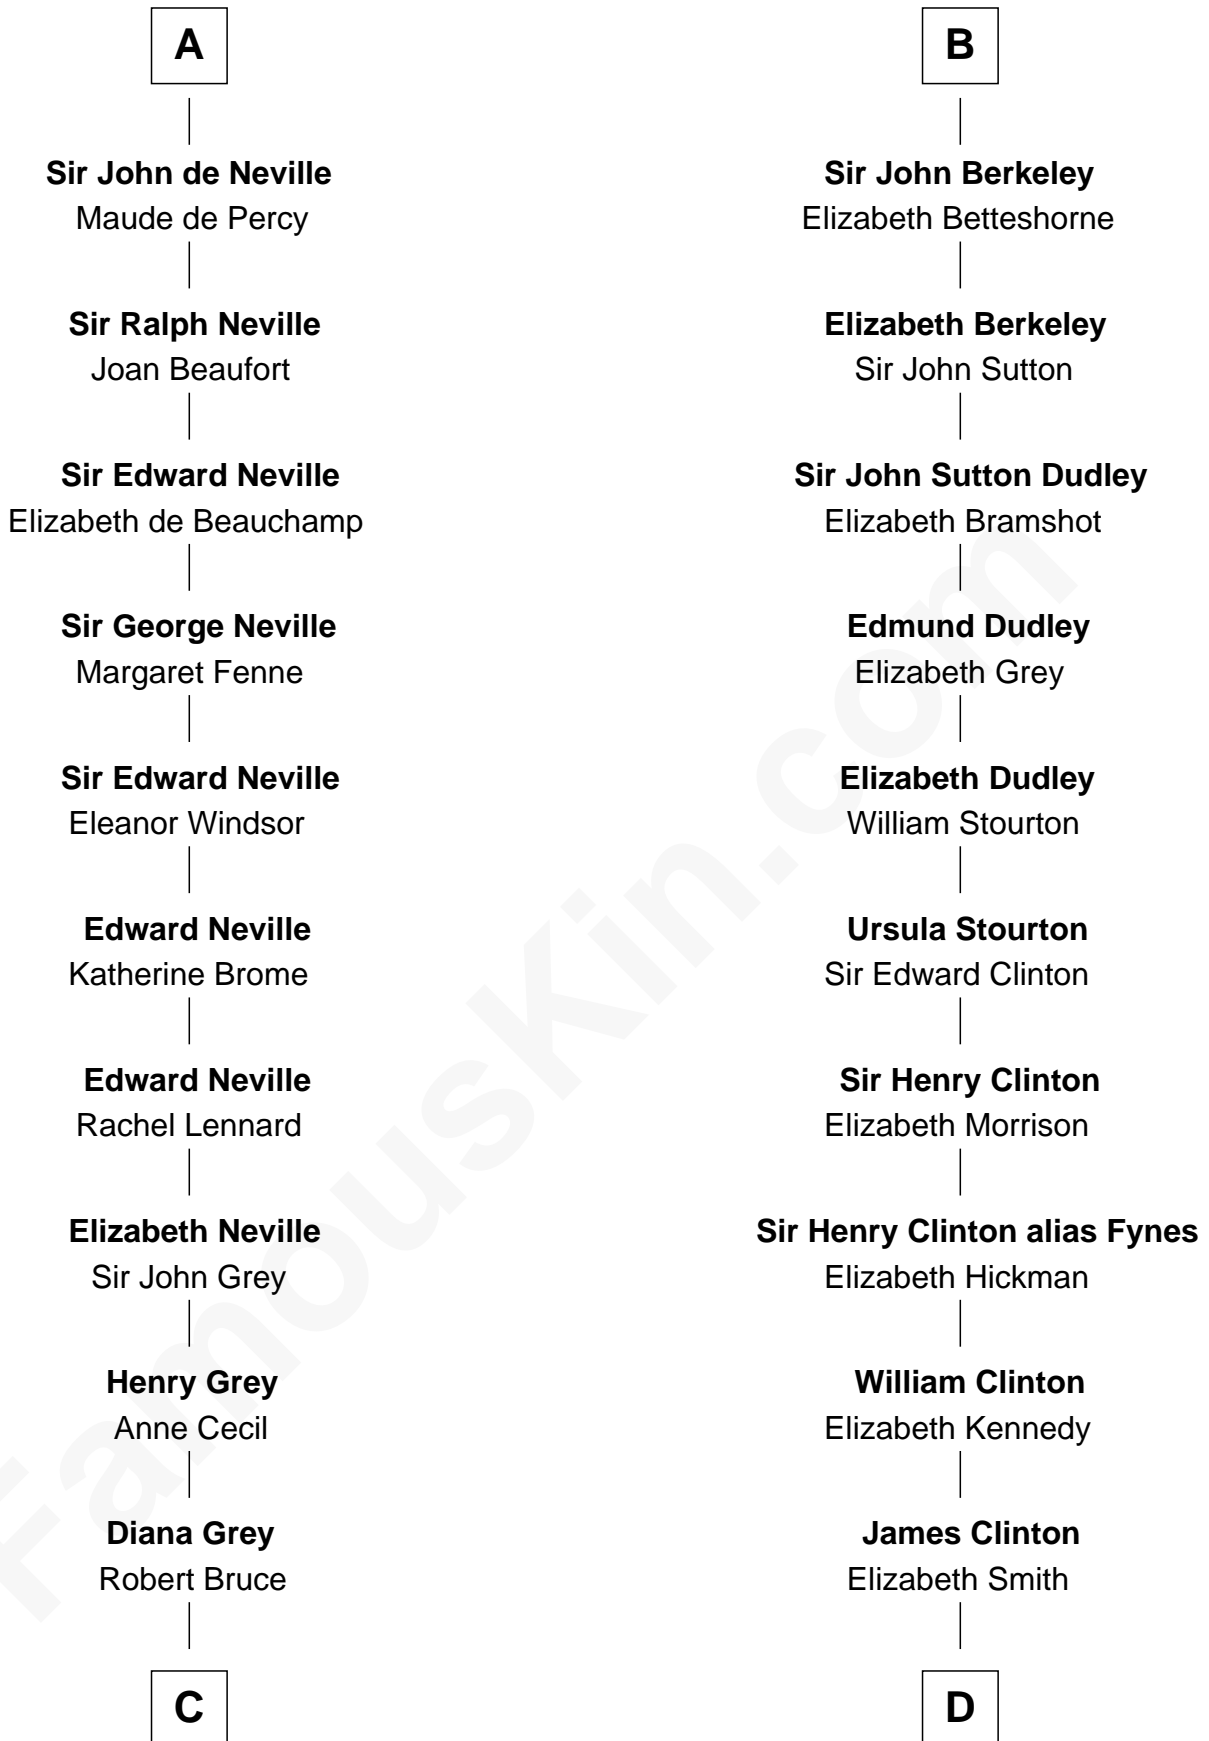

FamousKin.com

Relationship Chart of

Lt. Gen. James Brudenell

Leader of the "Charge of the Light Brigade"

19th cousin 2 times removed of

DeWitt Clinton

6th Governor of New York

Richard de Morville

Avice of Lancaster

C

Thomas Bruce
Elizabeth Seymour

Elizabeth Bruce
George Brudenell

Robert Brudenell
Anne Bishopp

Robert Brudenell
Penelope Anne Cooke

Lt. Gen. James Brudenell
Charge of the Light Brigade Leader

D

Charles Clinton
Elizabeth Denniston

Gen. James Clinton
Mary DeWitt

DeWitt Clinton
6th Governor of New York

FamousKin.com