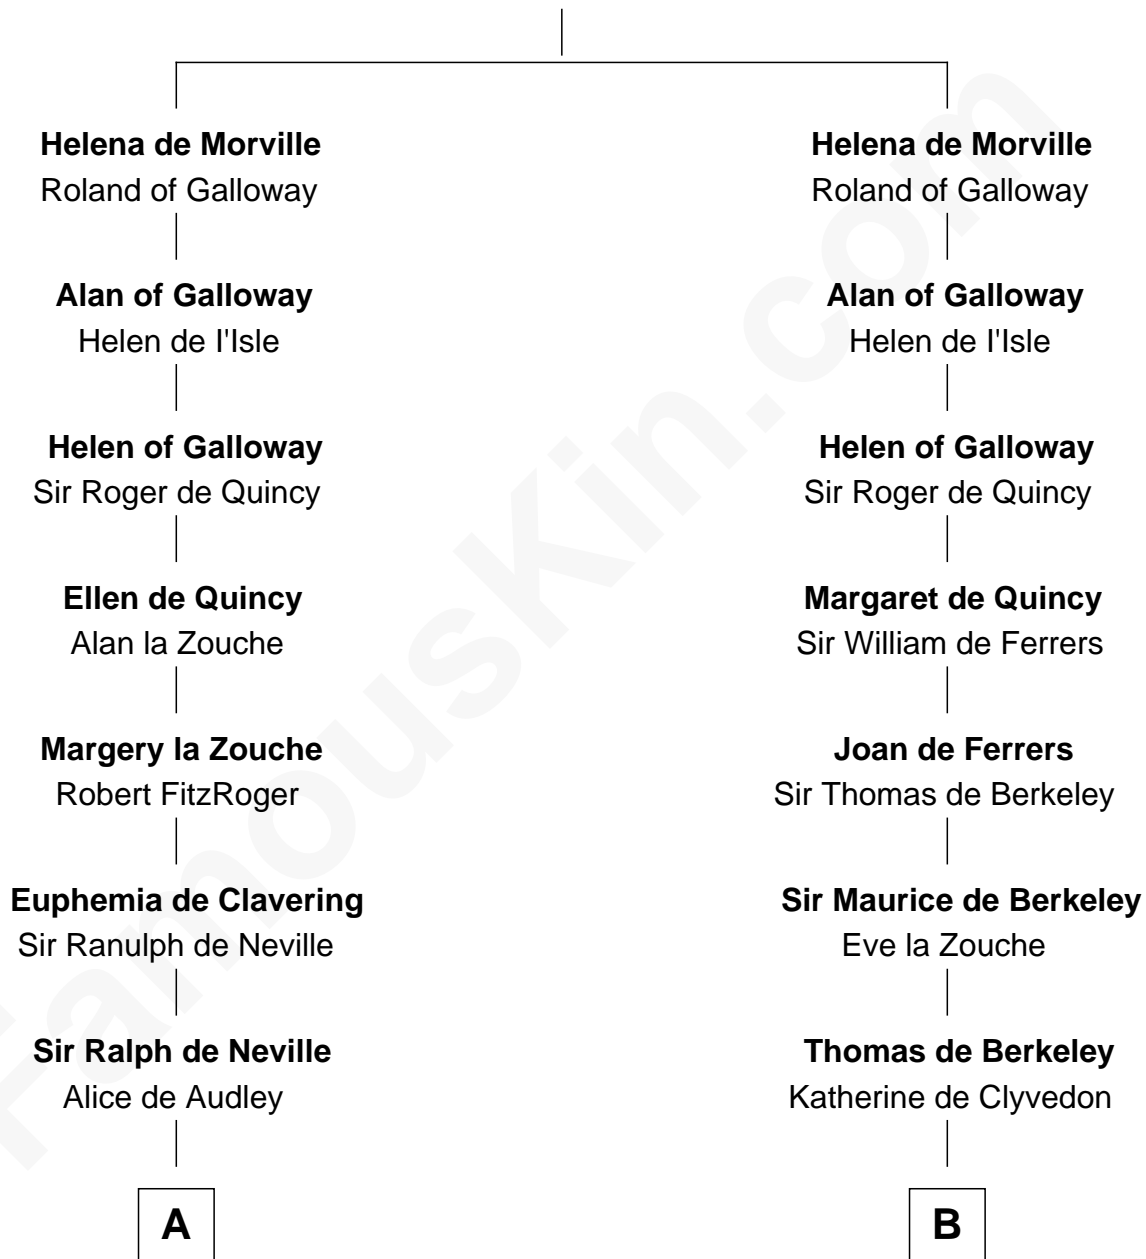

FamousKin.com

Relationship Chart of

Lt. Gen. James Brudenell

Leader of the "Charge of the Light Brigade"

19th cousin 2 times removed of

DeWitt Clinton

6th Governor of New York

Richard de Morville

Avice of Lancaster

C

Thomas Bruce
Elizabeth Seymour

Elizabeth Bruce
George Brudenell

Robert Brudenell
Anne Bishopp

Robert Brudenell
Penelope Anne Cooke

Lt. Gen. James Brudenell
Charge of the Light Brigade Leader

D

Charles Clinton
Elizabeth Denniston

Gen. James Clinton
Mary DeWitt

DeWitt Clinton
6th Governor of New York

FamousKin.com