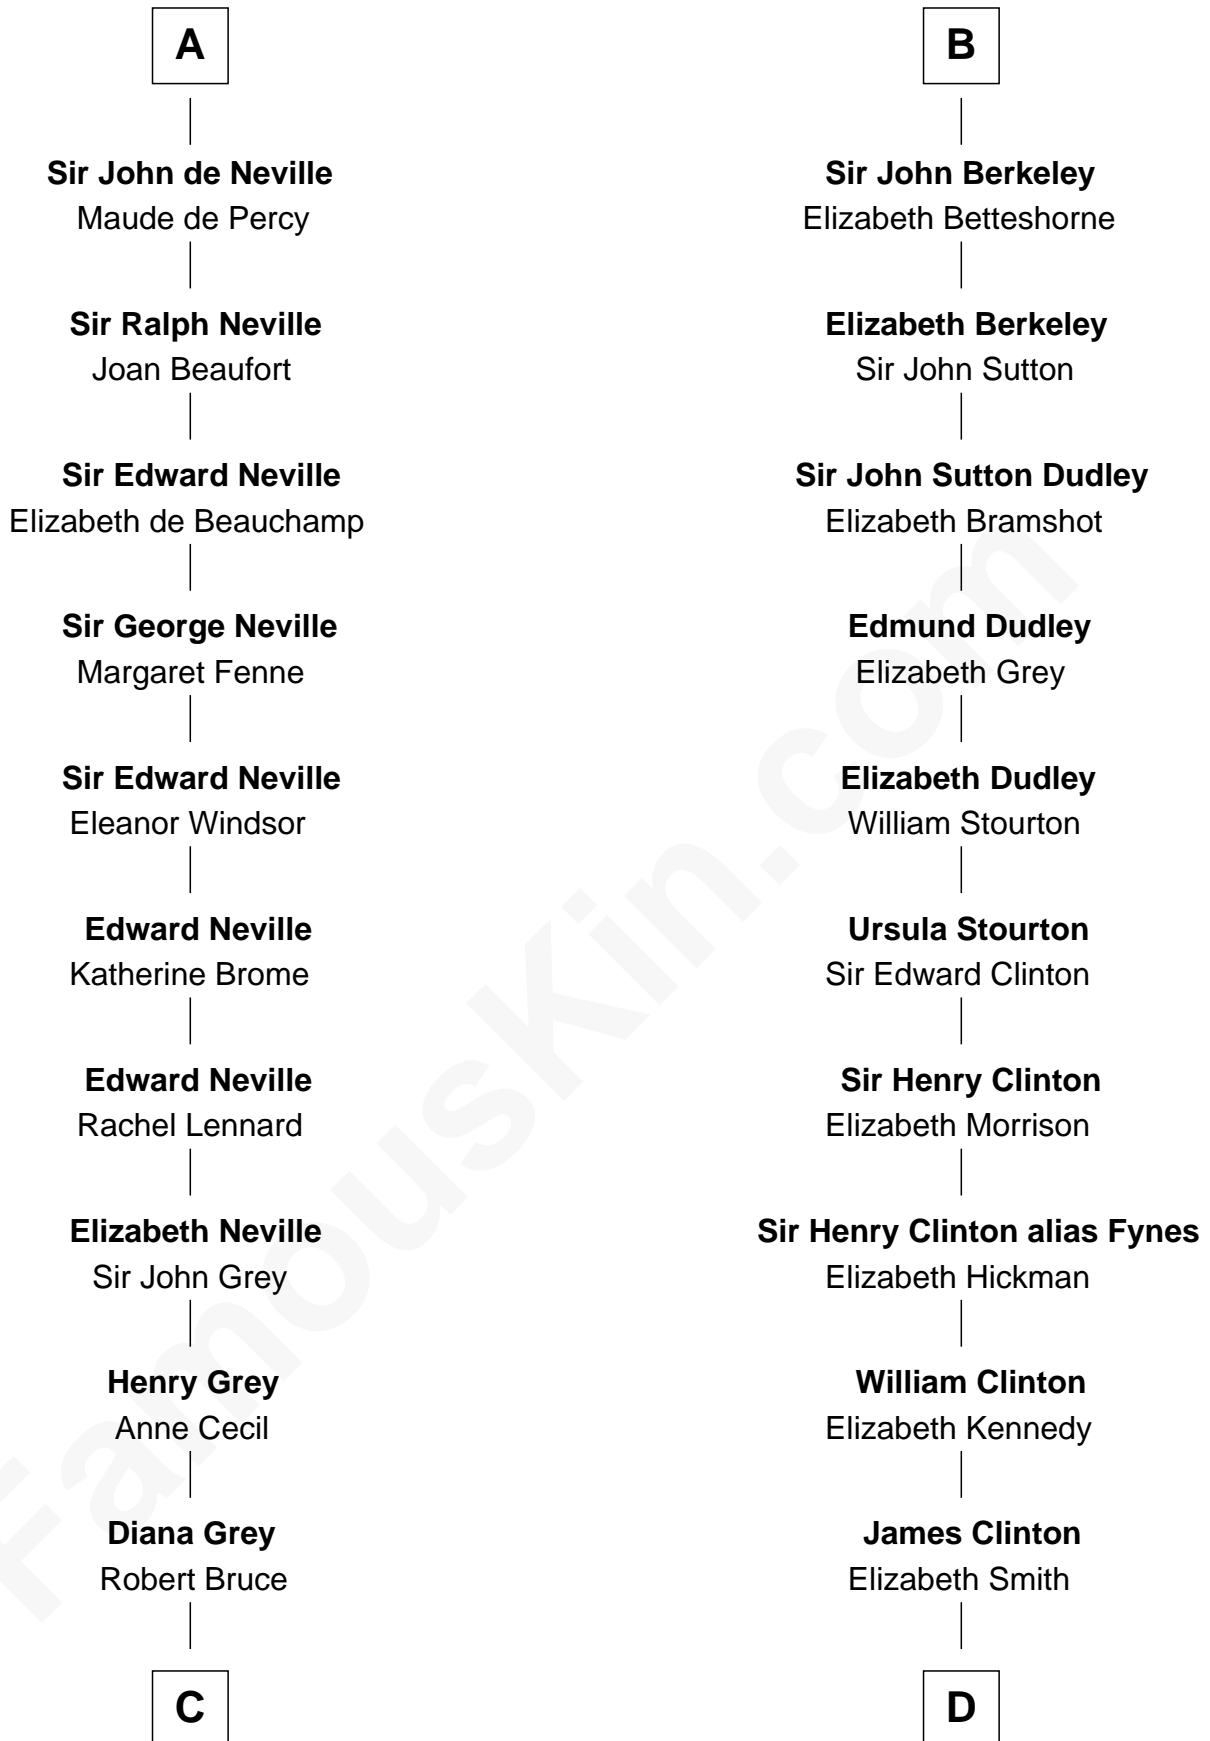

FamousKin.com Relationship Chart of

Lt. Gen. James Brudenell

Leader of the "Charge of the Light Brigade"

19th cousin 2 times removed of

DeWitt Clinton

6th Governor of New York

Uhtred of Galloway

Gunnild of Dunbar

C

Thomas Bruce
Elizabeth Seymour

Elizabeth Bruce
George Brudenell

Robert Brudenell
Anne Bishopp

Robert Brudenell
Penelope Anne Cooke

Lt. Gen. James Brudenell
Charge of the Light Brigade Leader

D

Charles Clinton
Elizabeth Denniston

Gen. James Clinton
Mary DeWitt

DeWitt Clinton
6th Governor of New York

FamousKin.com