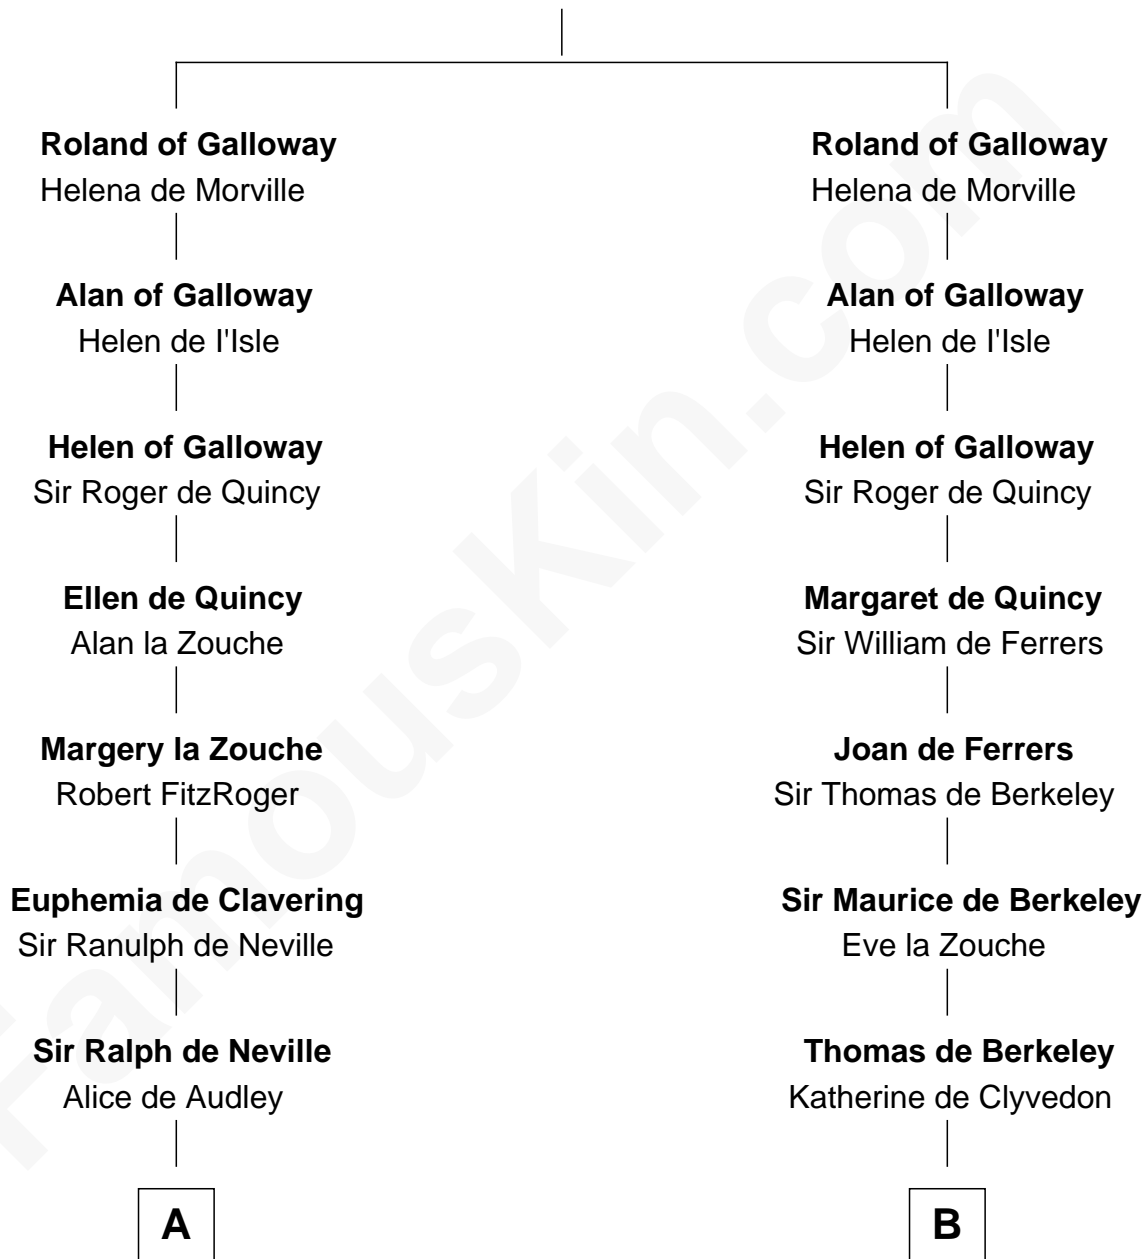

FamousKin.com Relationship Chart of

Lt. Gen. James Brudenell

Leader of the "Charge of the Light Brigade"

19th cousin 2 times removed of

DeWitt Clinton

6th Governor of New York

Uhtred of Galloway

Gunnild of Dunbar

C

Thomas Bruce
Elizabeth Seymour

Elizabeth Bruce
George Brudenell

Robert Brudenell
Anne Bishopp

Robert Brudenell
Penelope Anne Cooke

Lt. Gen. James Brudenell
Charge of the Light Brigade Leader

D

Charles Clinton
Elizabeth Denniston

Gen. James Clinton
Mary DeWitt

DeWitt Clinton
6th Governor of New York

FamousKin.com