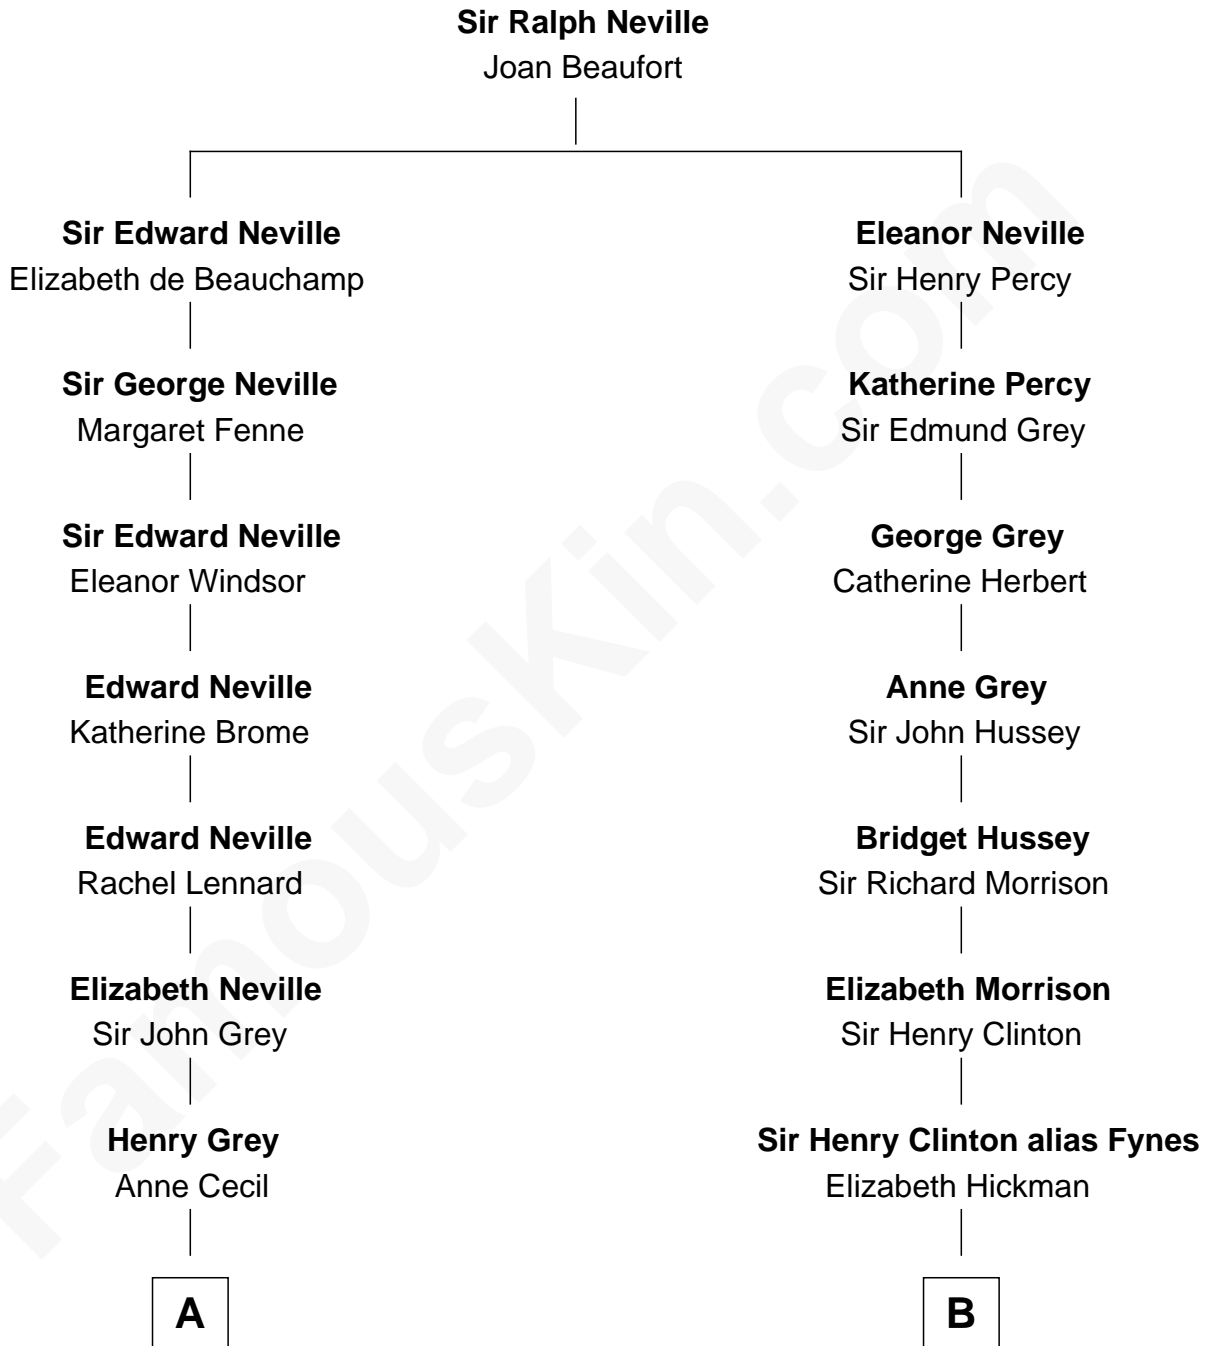

FamousKin.com

Relationship Chart of

Lt. Gen. James Brudenell

Leader of the "Charge of the Light Brigade"

11th cousin 1 time removed of

DeWitt Clinton

6th Governor of New York

A

Diana Grey
Robert Bruce

Thomas Bruce
Elizabeth Seymour

Elizabeth Bruce
George Brudenell

Robert Brudenell
Anne Bishopp

Robert Brudenell
Penelope Anne Cooke

Lt. Gen. James Brudenell
Charge of the Light Brigade Leader

B

William Clinton
Elizabeth Kennedy

James Clinton
Elizabeth Smith

Charles Clinton
Elizabeth Denniston

Gen. James Clinton
Mary DeWitt

DeWitt Clinton
6th Governor of New York