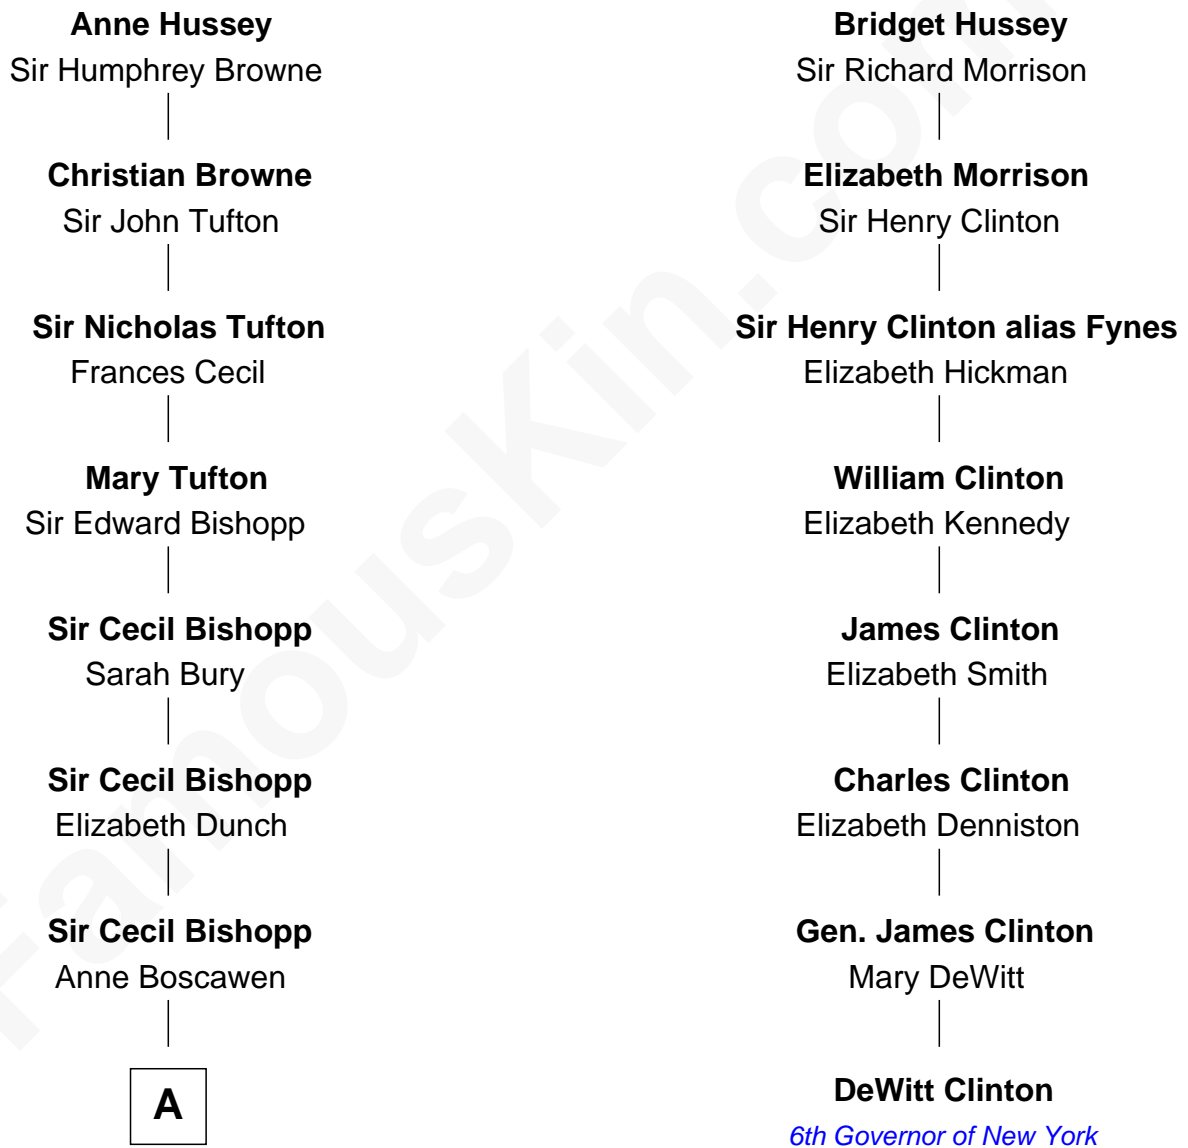

FamousKin.com Relationship Chart of

Lt. Gen. James Brudenell

Leader of the "Charge of the Light Brigade"

7th cousin 2 times removed of

DeWitt Clinton

6th Governor of New York

Sir John Hussey

Anne Grey

A

—
Anne Bishopp
Robert Brudenell

—
Robert Brudenell
Penelope Anne Cooke

—
Lt. Gen. James Brudenell
Charge of the Light Brigade Leader

FamousKin.com