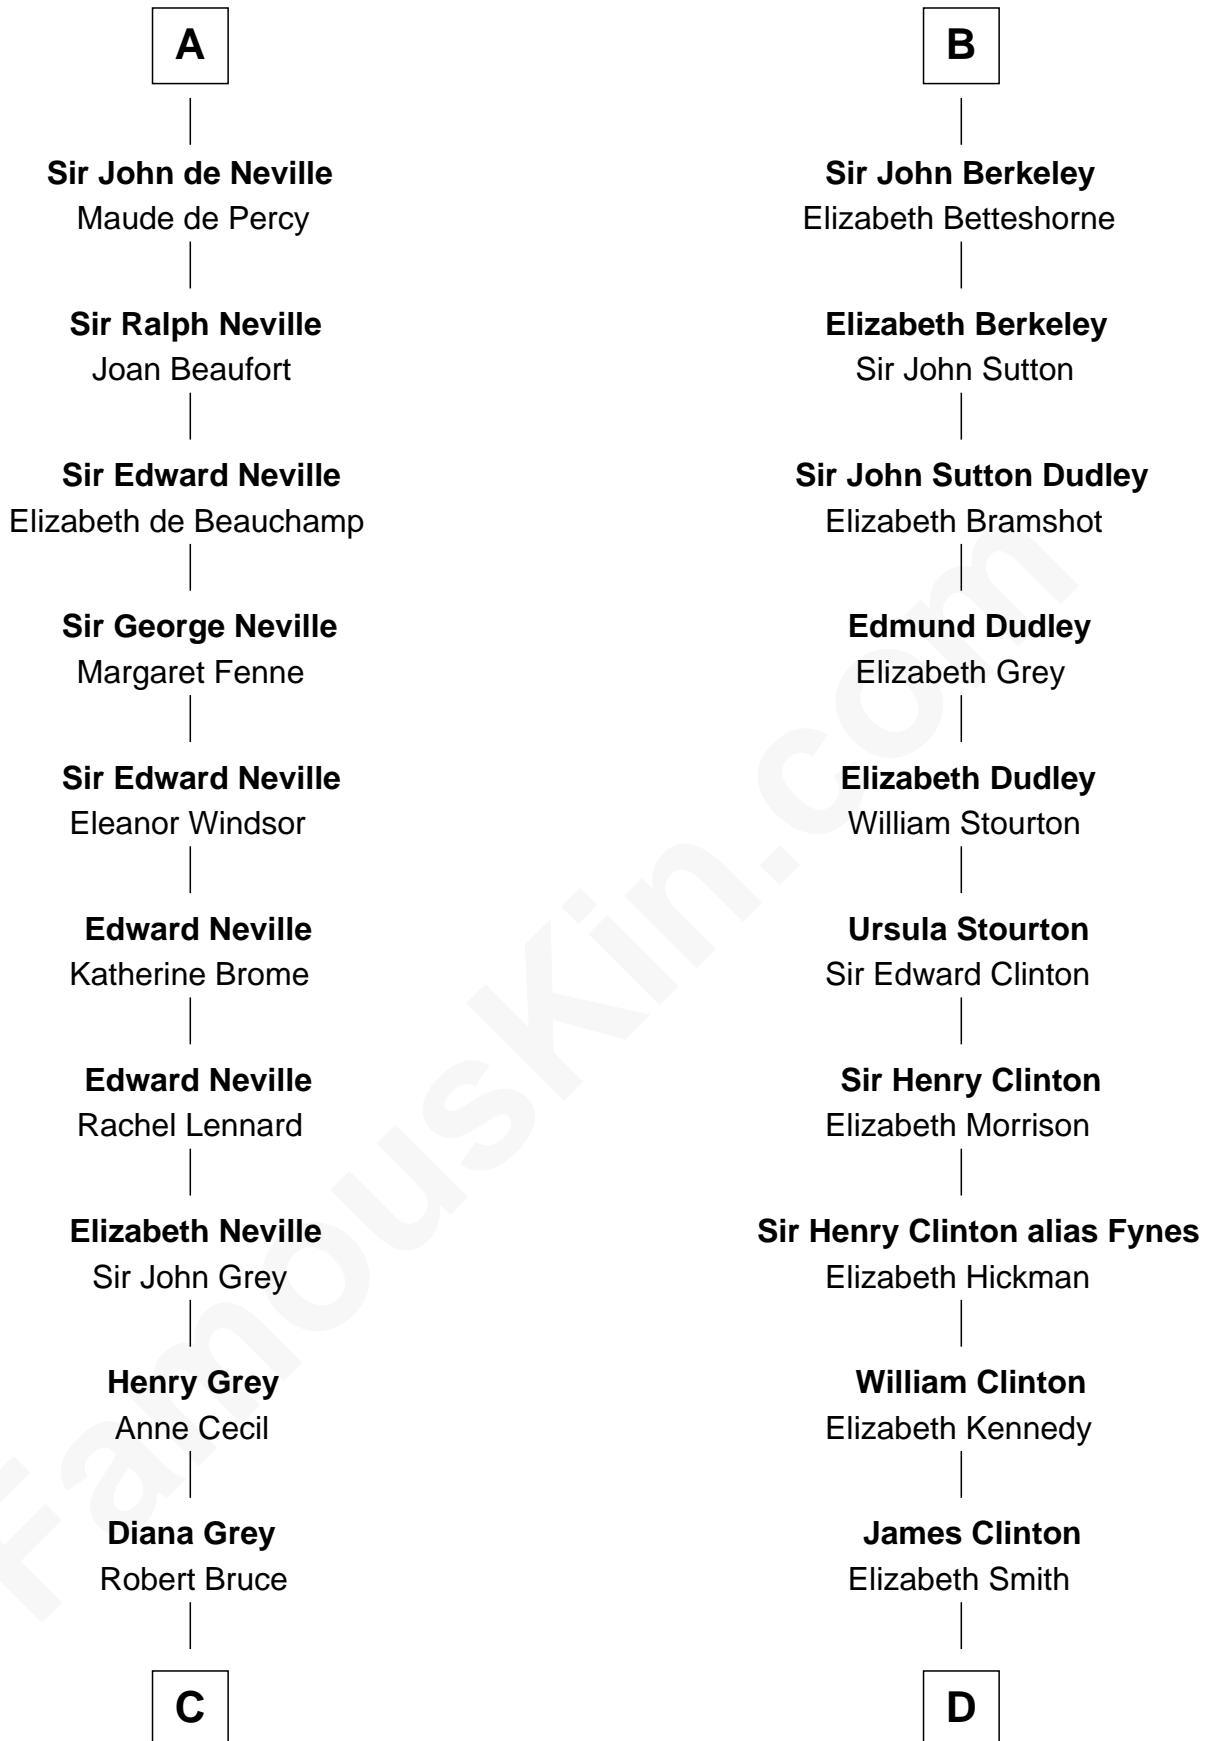

FamousKin.com Relationship Chart of

Lt. Gen. James Brudenell

Leader of the "Charge of the Light Brigade"

19th cousin 2 times removed of

DeWitt Clinton

6th Governor of New York

Hugh de Grantmesnil

C

Thomas Bruce
Elizabeth Seymour

Elizabeth Bruce
George Brudenell

Robert Brudenell
Anne Bishopp

Robert Brudenell
Penelope Anne Cooke

Lt. Gen. James Brudenell
Charge of the Light Brigade Leader

D

Charles Clinton
Elizabeth Denniston

Gen. James Clinton
Mary DeWitt

DeWitt Clinton
6th Governor of New York

FamousKin.com