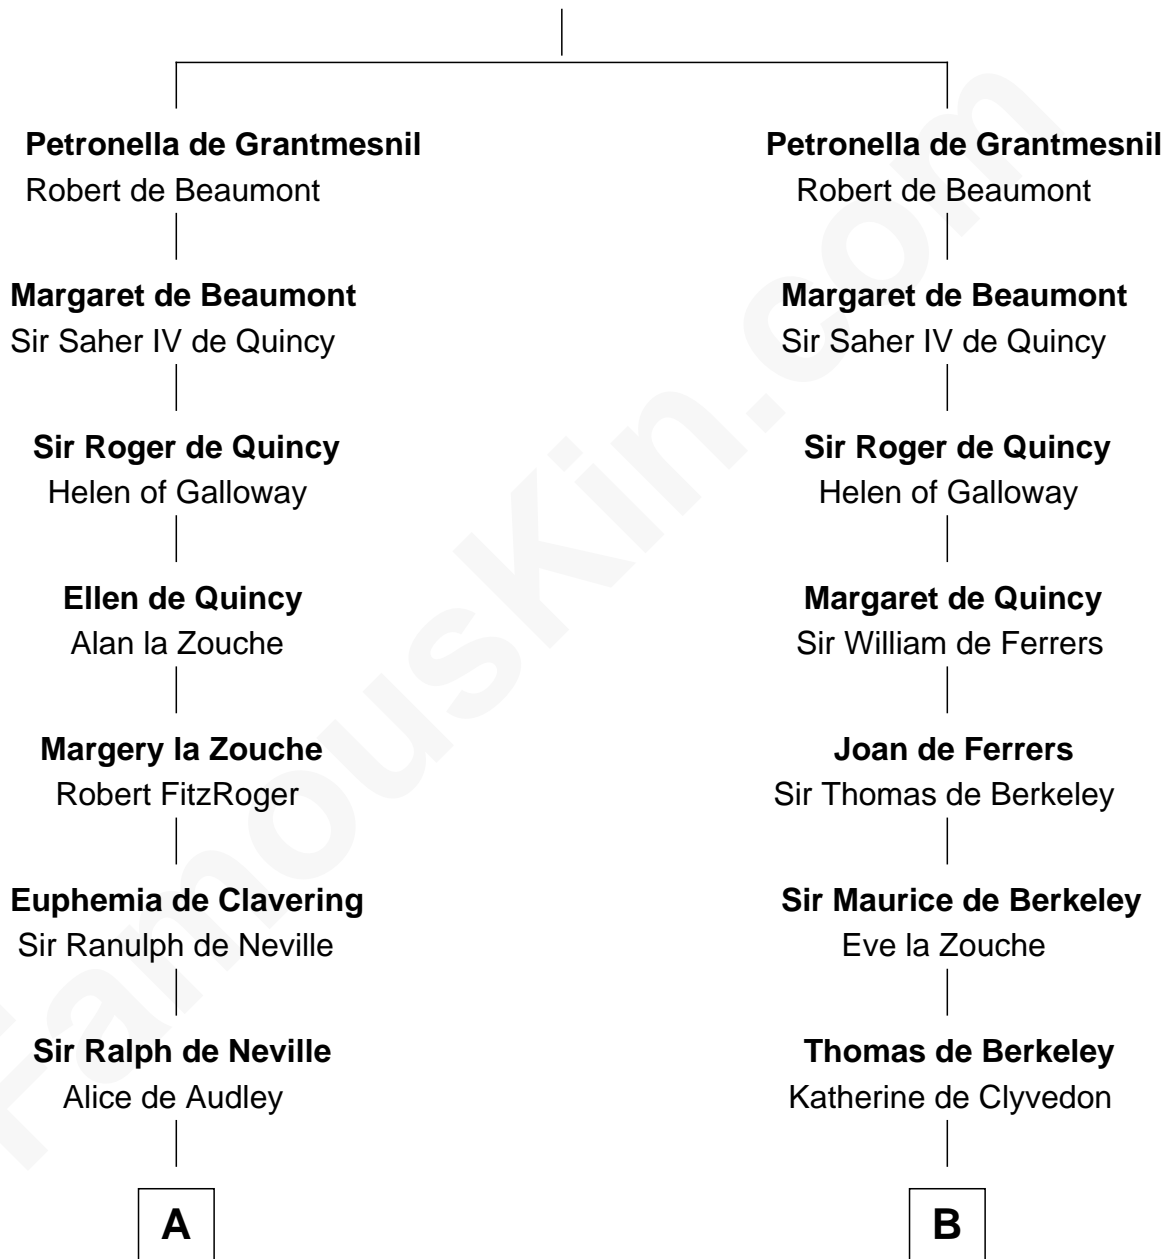

FamousKin.com Relationship Chart of

Lt. Gen. James Brudenell

Leader of the "Charge of the Light Brigade"

19th cousin 2 times removed of

DeWitt Clinton

6th Governor of New York

Hugh de Grantmesnil

C

Thomas Bruce
Elizabeth Seymour

Elizabeth Bruce
George Brudenell

Robert Brudenell
Anne Bishopp

Robert Brudenell
Penelope Anne Cooke

Lt. Gen. James Brudenell
Charge of the Light Brigade Leader

D

Charles Clinton
Elizabeth Denniston

Gen. James Clinton
Mary DeWitt

DeWitt Clinton
6th Governor of New York

FamousKin.com