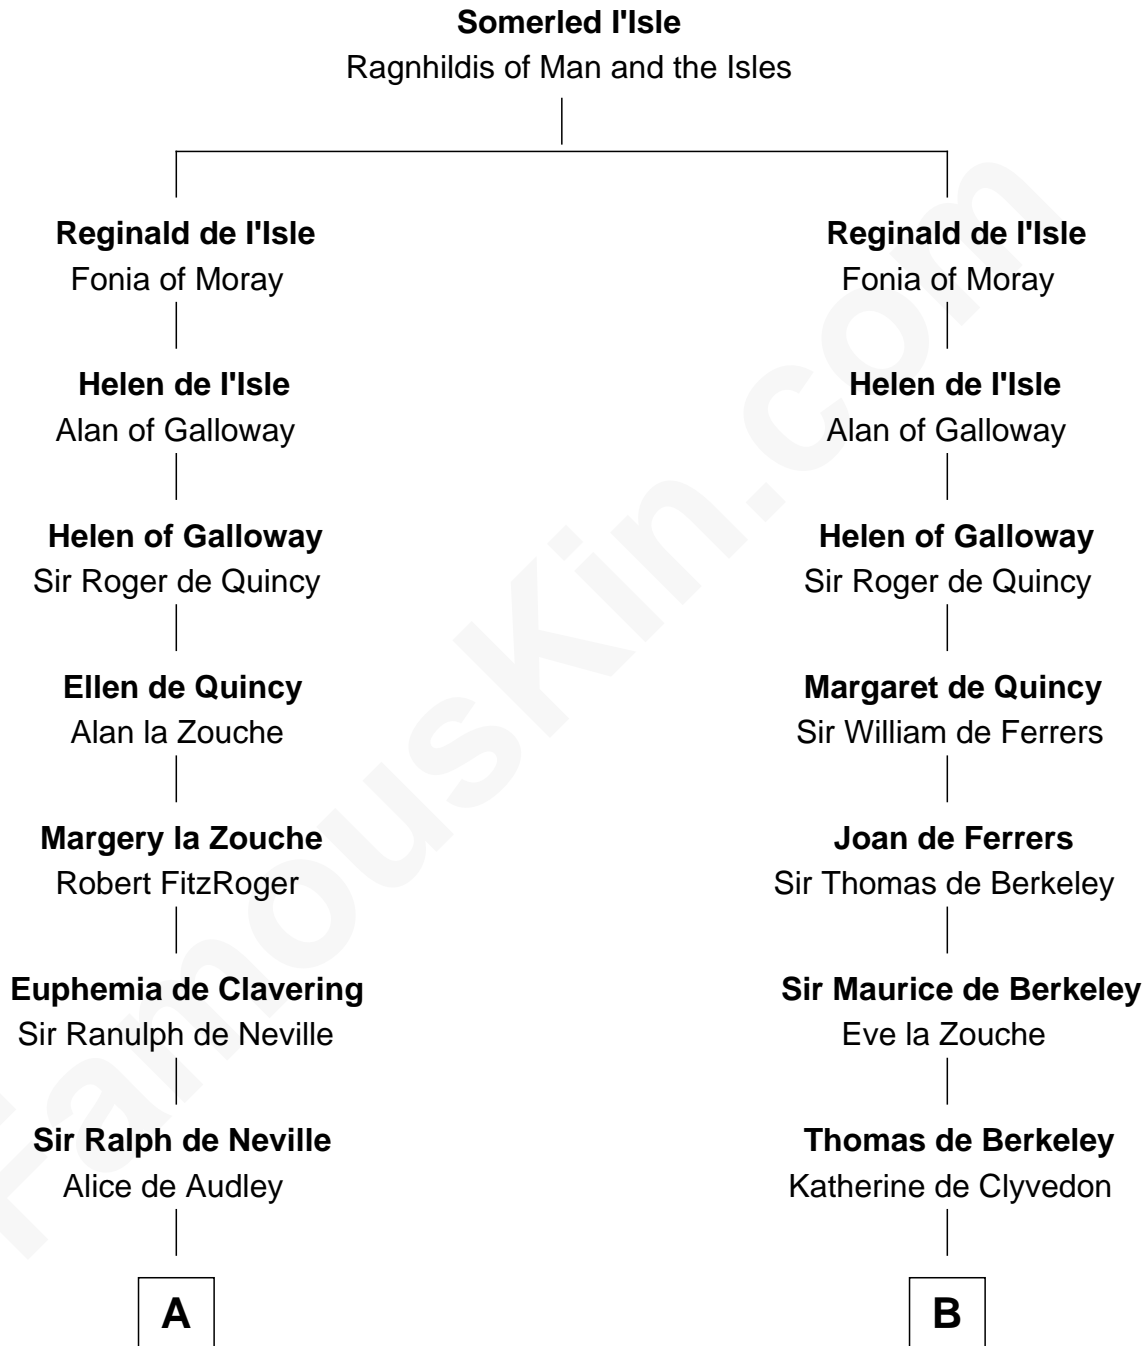

FamousKin.com

Relationship Chart of

Lt. Gen. James Brudenell

Leader of the "Charge of the Light Brigade"

19th cousin 2 times removed of

DeWitt Clinton

6th Governor of New York

C

Thomas Bruce
Elizabeth Seymour

Elizabeth Bruce
George Brudenell

Robert Brudenell
Anne Bishopp

Robert Brudenell
Penelope Anne Cooke

Lt. Gen. James Brudenell
Charge of the Light Brigade Leader

D

Charles Clinton
Elizabeth Denniston

Gen. James Clinton
Mary DeWitt

DeWitt Clinton
6th Governor of New York

FamousKin.com