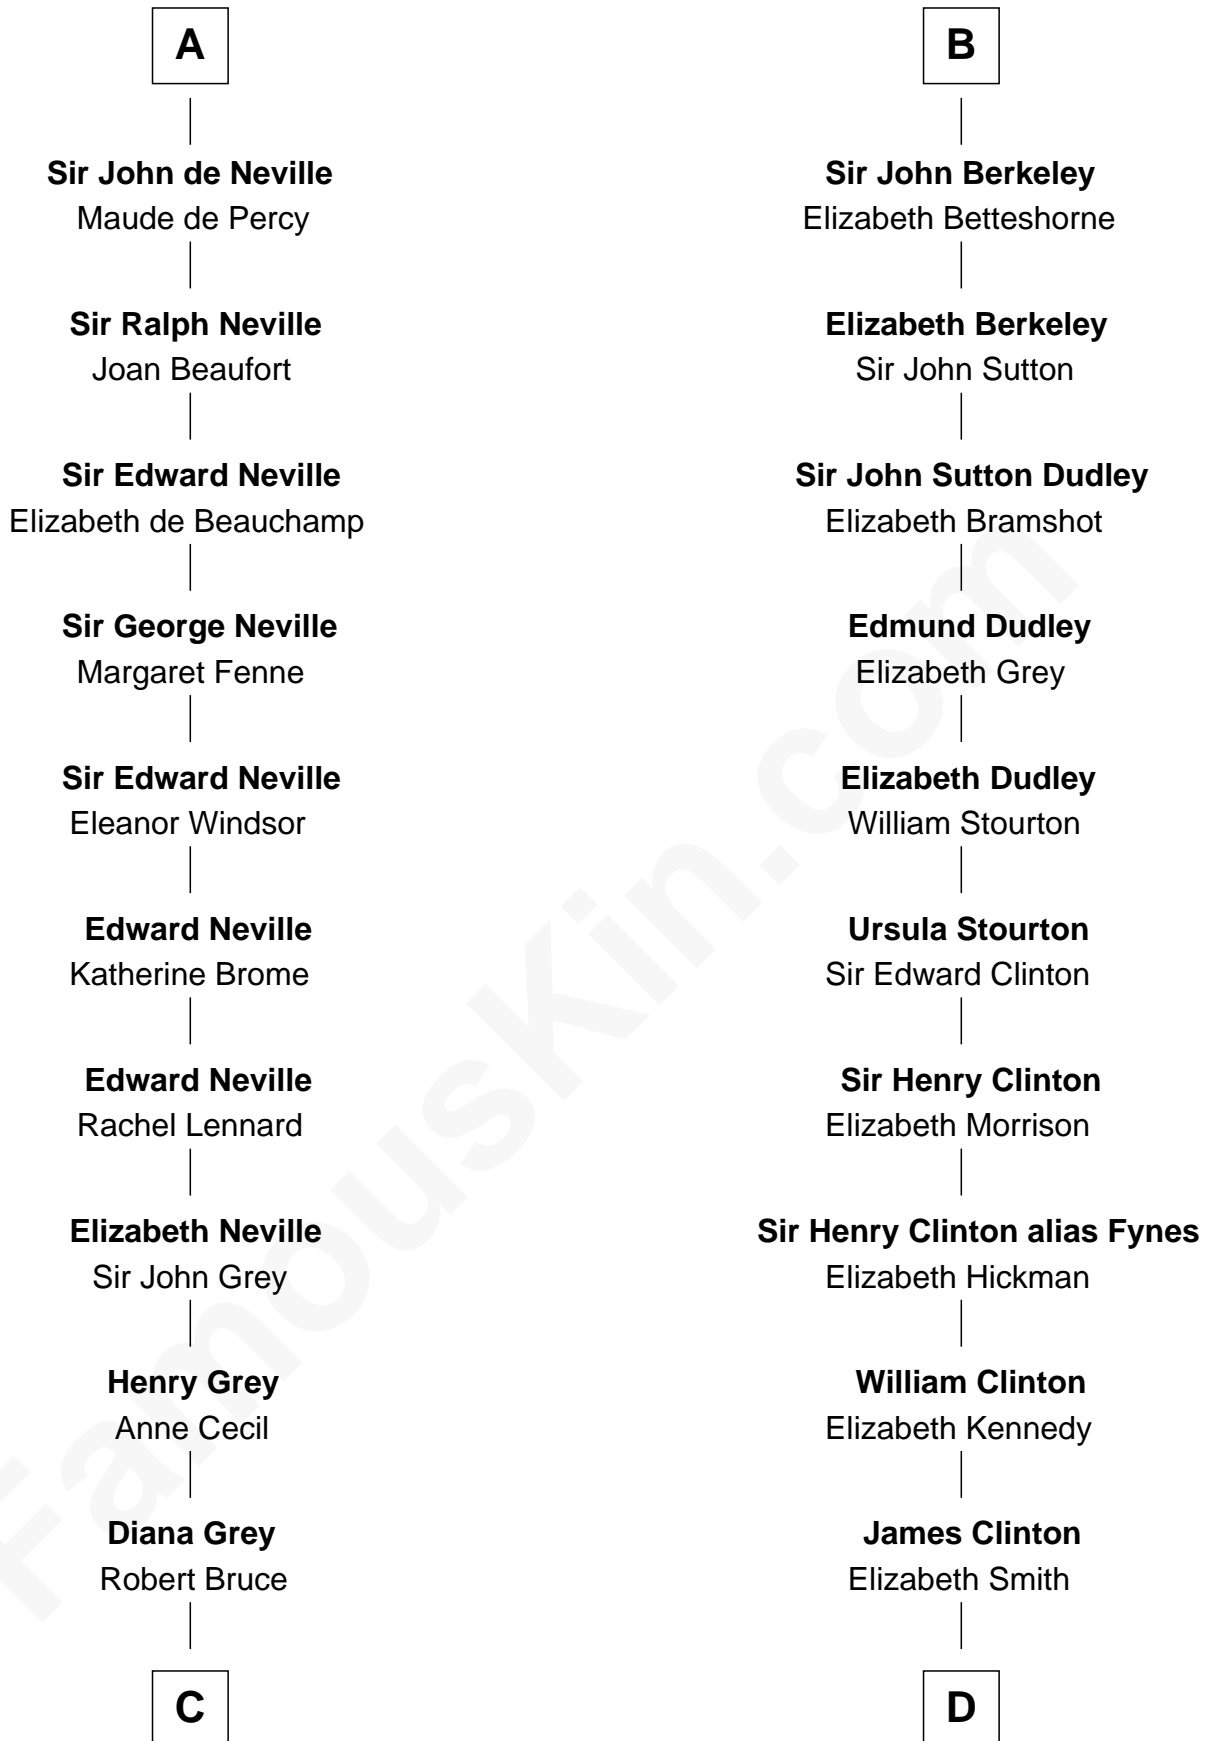

FamousKin.com

Relationship Chart of

Lt. Gen. James Brudenell

Leader of the "Charge of the Light Brigade"

19th cousin 2 times removed of

DeWitt Clinton

6th Governor of New York

C

Thomas Bruce
Elizabeth Seymour

Elizabeth Bruce
George Brudenell

Robert Brudenell
Anne Bishopp

Robert Brudenell
Penelope Anne Cooke

Lt. Gen. James Brudenell
Charge of the Light Brigade Leader

D

Charles Clinton
Elizabeth Denniston

Gen. James Clinton
Mary DeWitt

DeWitt Clinton
6th Governor of New York

FamousKin.com