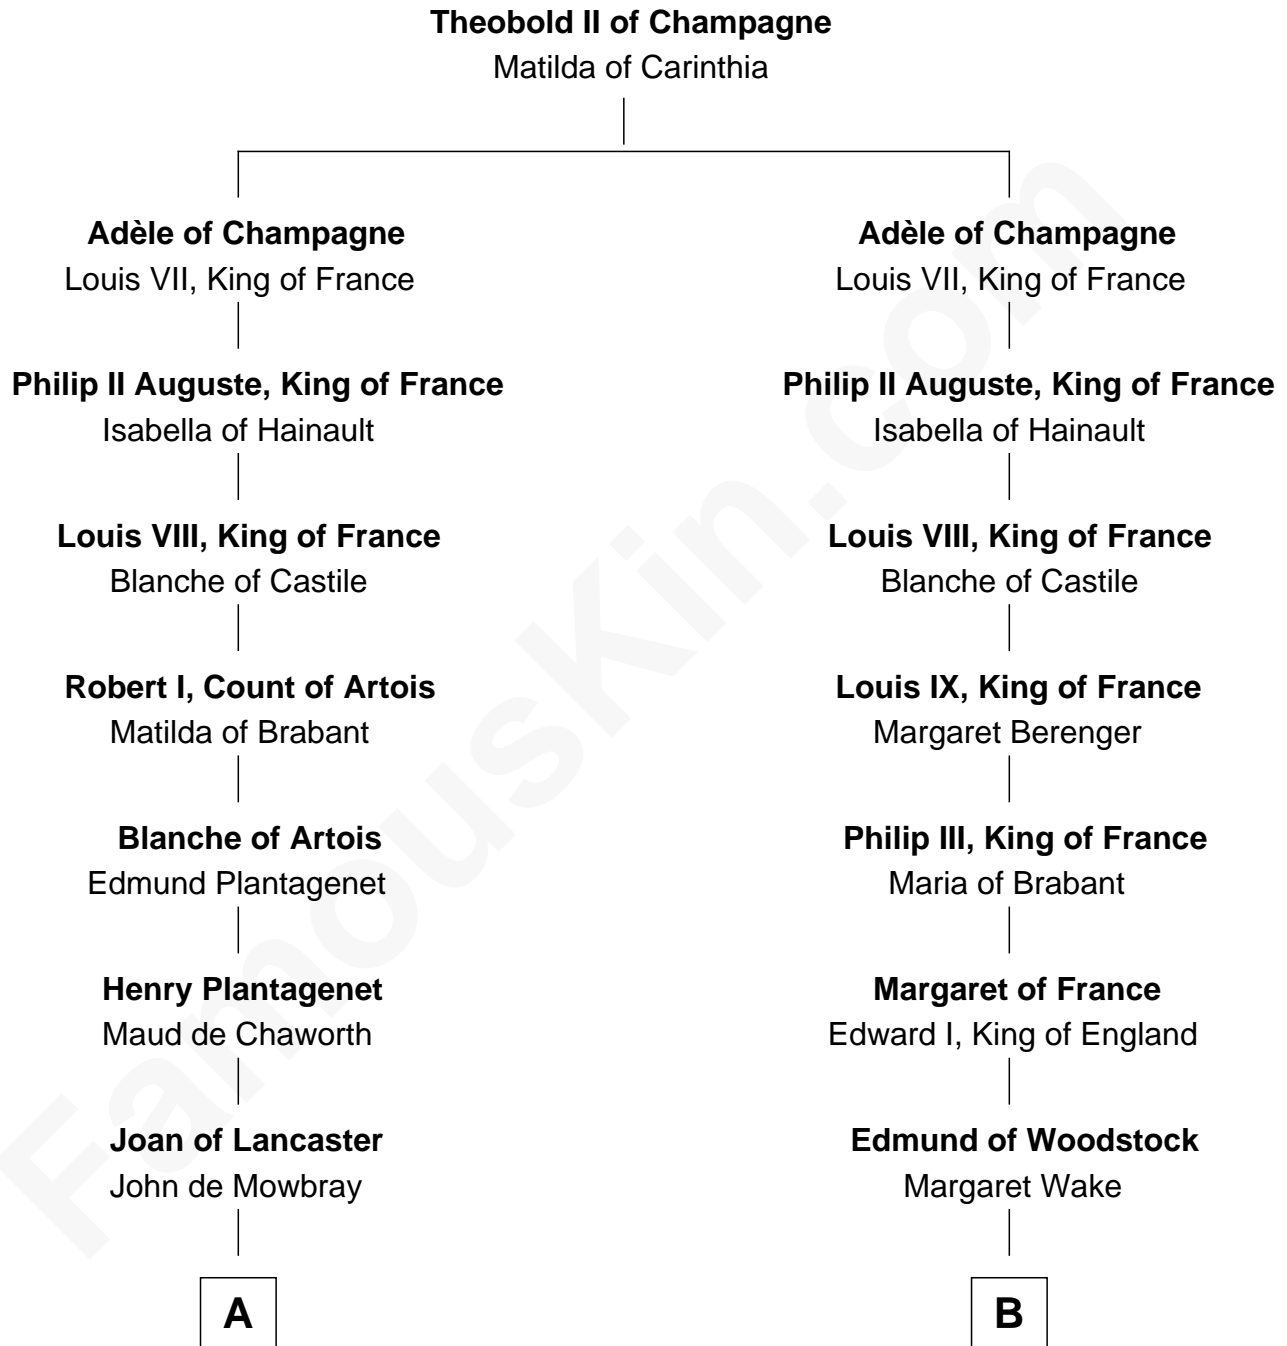

FamousKin.com

Relationship Chart of

Lt. Gen. James Brudenell

Leader of the "Charge of the Light Brigade"

20th cousin 1 time removed of

DeWitt Clinton

6th Governor of New York

C

Hugh Boscawen
Charlotte Godfrey

Anne Boscawen
Sir Cecil Bishopp

Anne Bishopp
Robert Brudenell

Robert Brudenell
Penelope Anne Cooke

Lt. Gen. James Brudenell
Charge of the Light Brigade Leader

D

James Clinton
Elizabeth Smith

Charles Clinton
Elizabeth Denniston

Gen. James Clinton
Mary DeWitt

DeWitt Clinton
6th Governor of New York