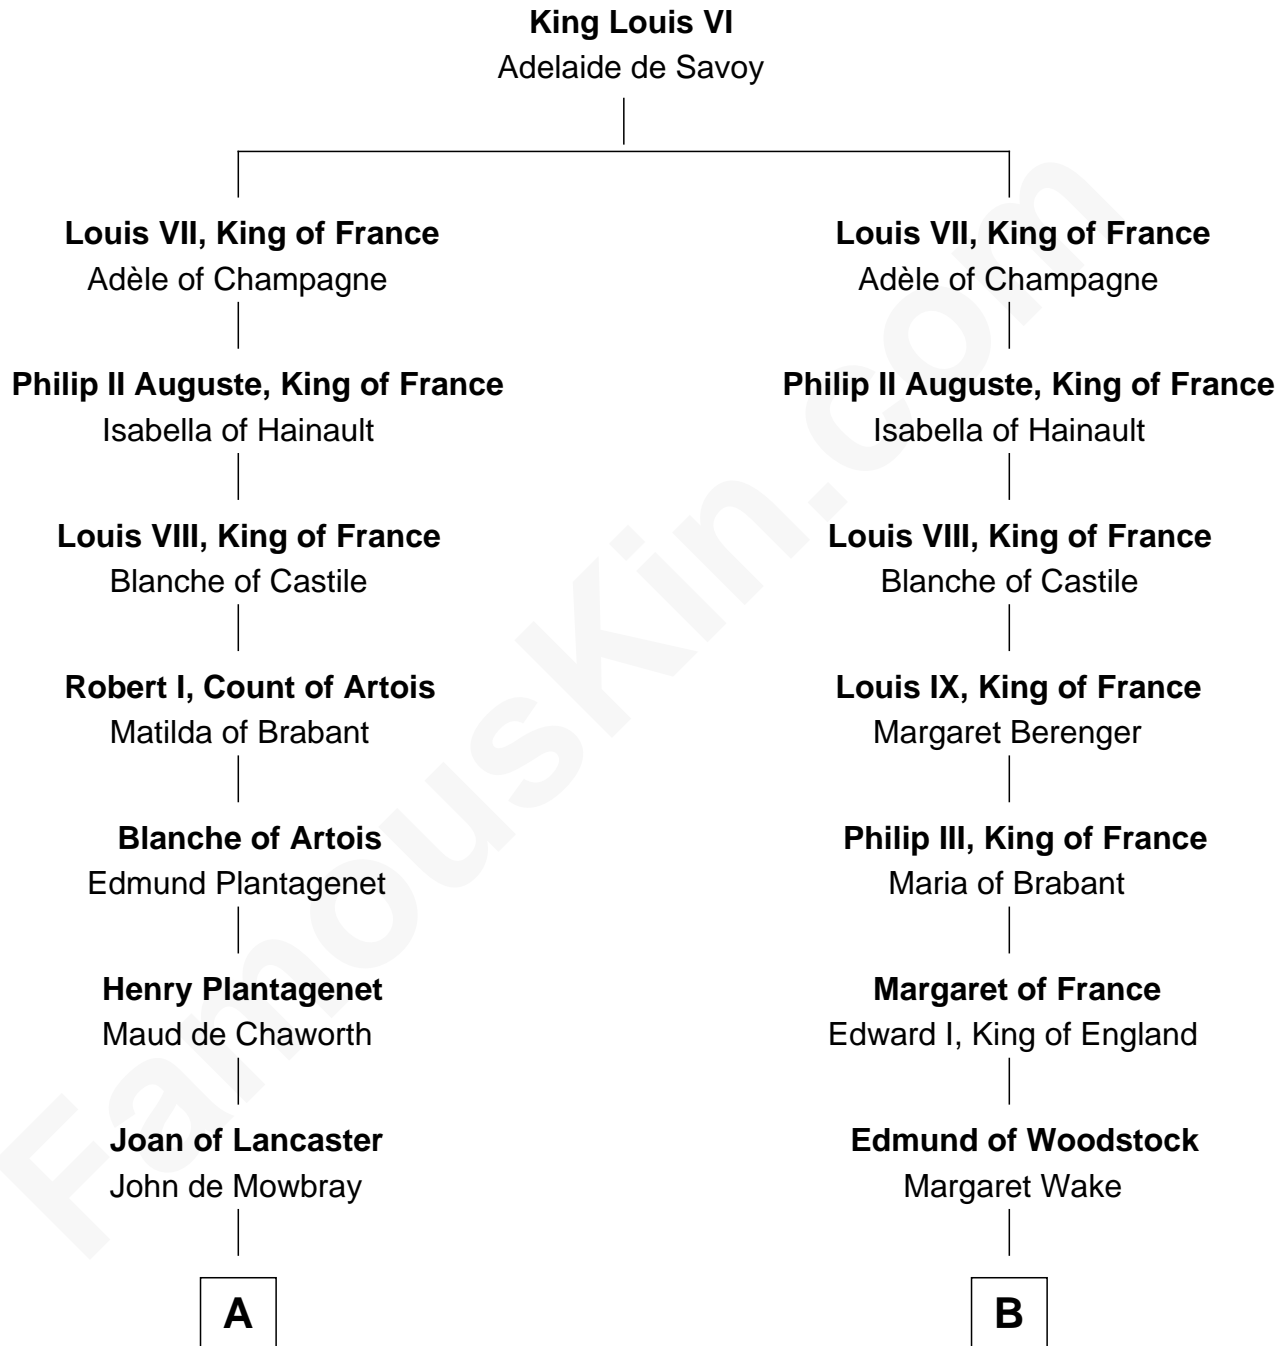

FamousKin.com

Relationship Chart of

Lt. Gen. James Brudenell

Leader of the "Charge of the Light Brigade"

20th cousin 1 time removed of

DeWitt Clinton

6th Governor of New York

C

Hugh Boscawen
Charlotte Godfrey

Anne Boscawen
Sir Cecil Bishopp

Anne Bishopp
Robert Brudenell

Robert Brudenell
Penelope Anne Cooke

Lt. Gen. James Brudenell
Charge of the Light Brigade Leader

D

James Clinton
Elizabeth Smith

Charles Clinton
Elizabeth Denniston

Gen. James Clinton
Mary DeWitt

DeWitt Clinton
6th Governor of New York